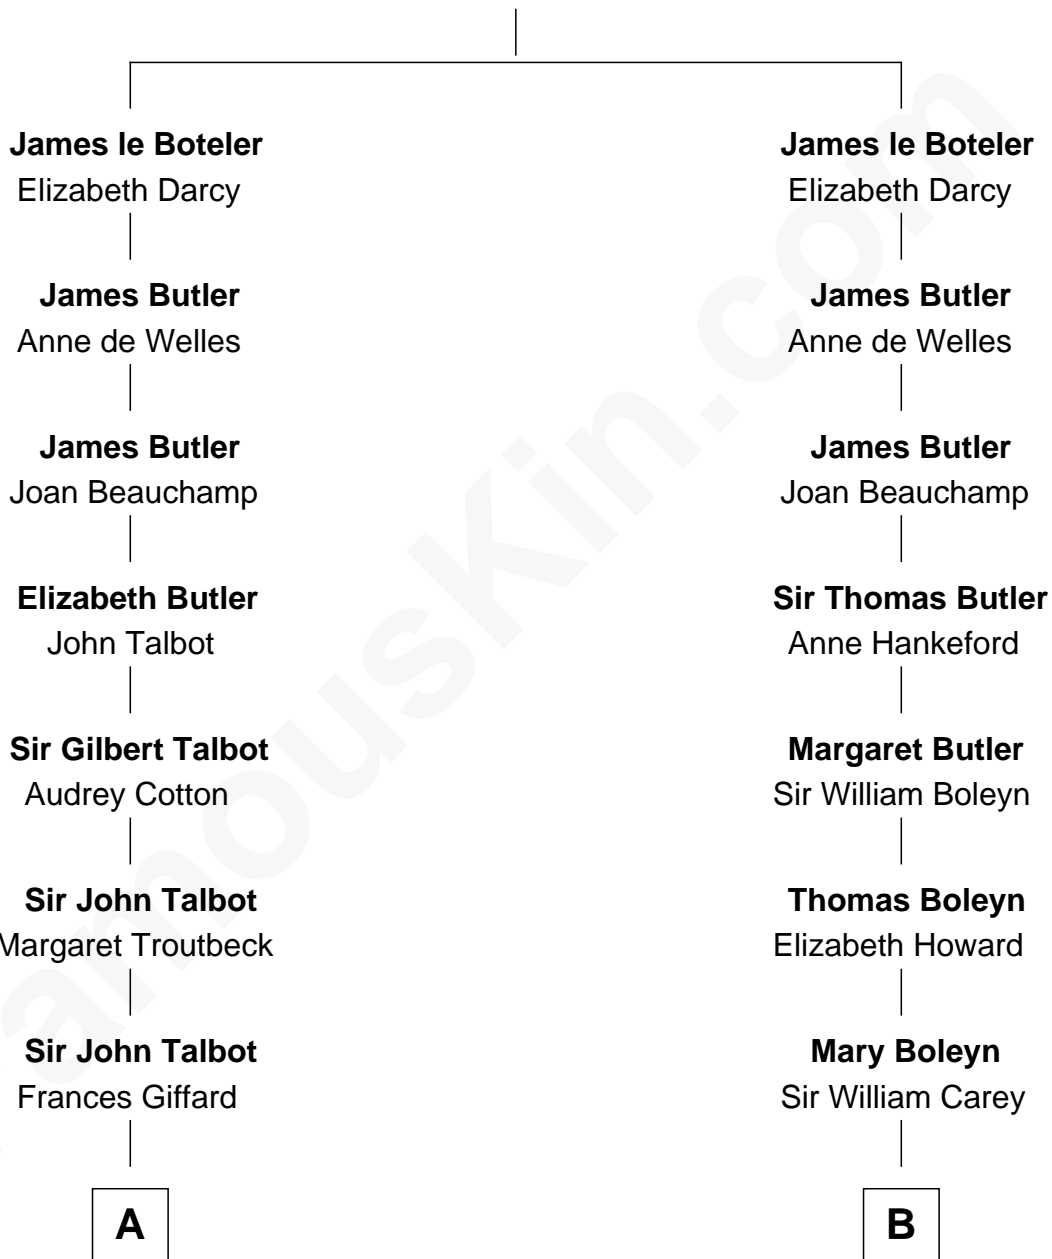

**FamousKin.com**  
**Relationship Chart of**  
**Prince William**  
*Prince of Wales*

16th cousin 4 times removed of

**Charles Darwin**  
*Theory of Evolution*

**Sir James le Boteler**  
 Eleanor de Bohun

**C**

**Elizabeth Bowes-Lyon**

George VI, King of the United Kingdom

**Elizabeth II, Queen of the United Kingdom**

Prince Philip of Edinburgh

**Charles III, King of the United Kingdom**

Princess Diana Frances Spencer

**Prince William**

*Prince of Wales*