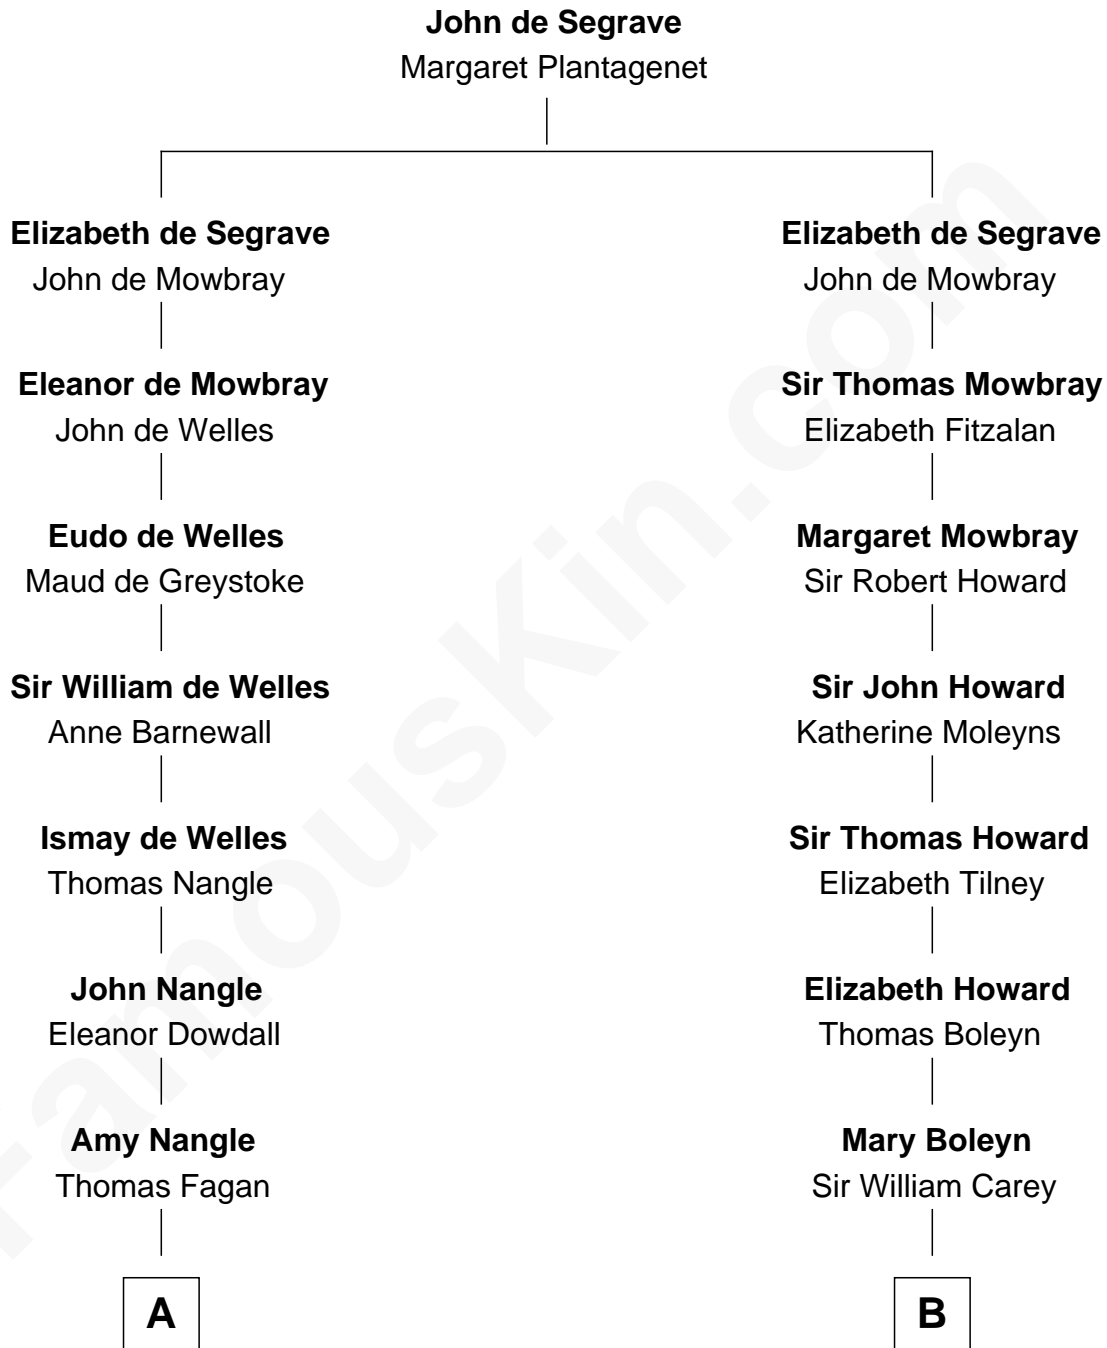

# FamousKin.com Relationship Chart of

**Prince William**

*Prince of Wales*

16th cousin 4 times removed of

**Charles Darwin**

*Theory of Evolution*

**C**

**Elizabeth Bowes-Lyon**

George VI, King of the United Kingdom

**Elizabeth II, Queen of the United Kingdom**

Prince Philip of Edinburgh

**Charles III, King of the United Kingdom**

Princess Diana Frances Spencer

**Prince William**

*Prince of Wales*