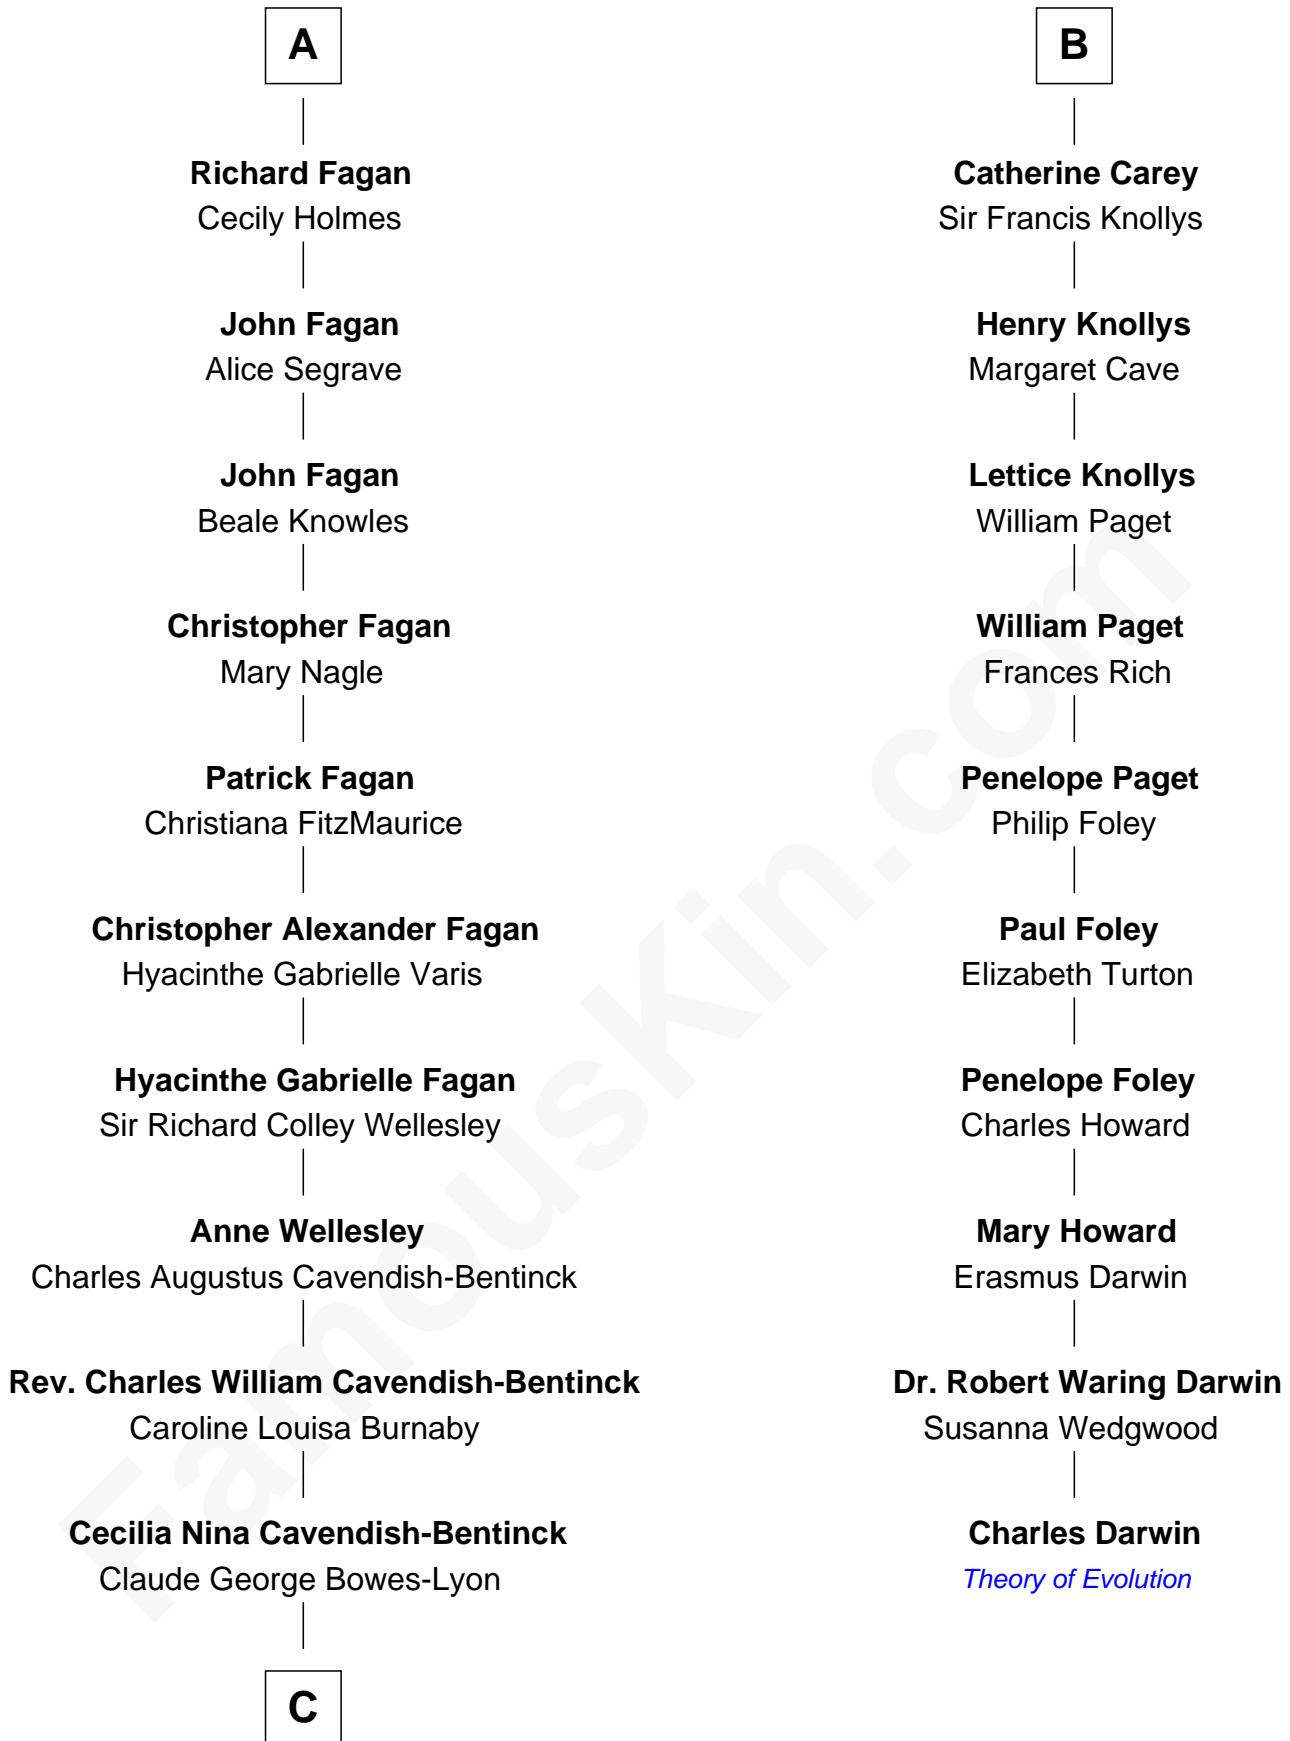

# FamousKin.com Relationship Chart of

**Prince William**

*Prince of Wales*

16th cousin 4 times removed of

**Charles Darwin**

*Theory of Evolution*

**C**

**Elizabeth Bowes-Lyon**

George VI, King of the United Kingdom

**Elizabeth II, Queen of the United Kingdom**

Prince Philip of Edinburgh

**Charles III, King of the United Kingdom**

Princess Diana Frances Spencer

**Prince William**

*Prince of Wales*