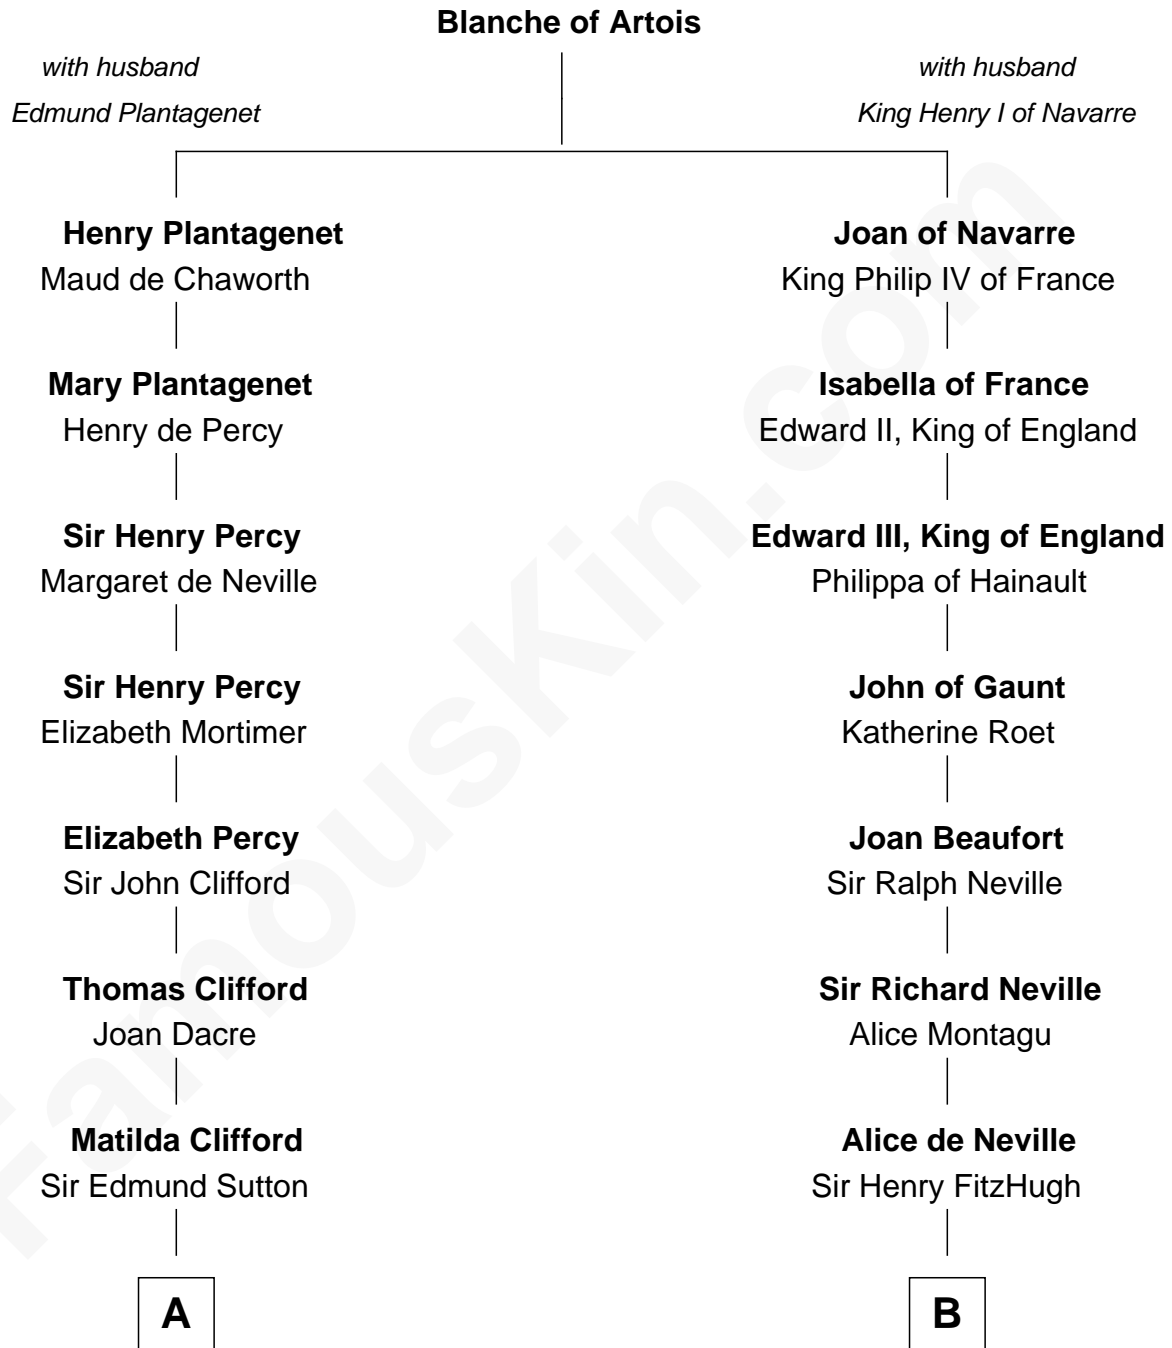

# FamousKin.com Relationship Chart of

**Prince William**

*Prince of Wales*

9th cousin 12 times removed of

**Catherine Parr**

*6th Wife of King Henry VIII*

**C**

—  
**Charles Robert Spencer**

Margaret Baring

—  
**Albert Edward John Spencer**

Cynthia Elinor Beatrix Hamilton

—  
**Edward John Spencer**

Frances Ruth Burke Roche

—  
**Princess Diana Frances Spencer**

Charles III, King of the United Kingdom

—  
**Prince William**

*Prince of Wales*