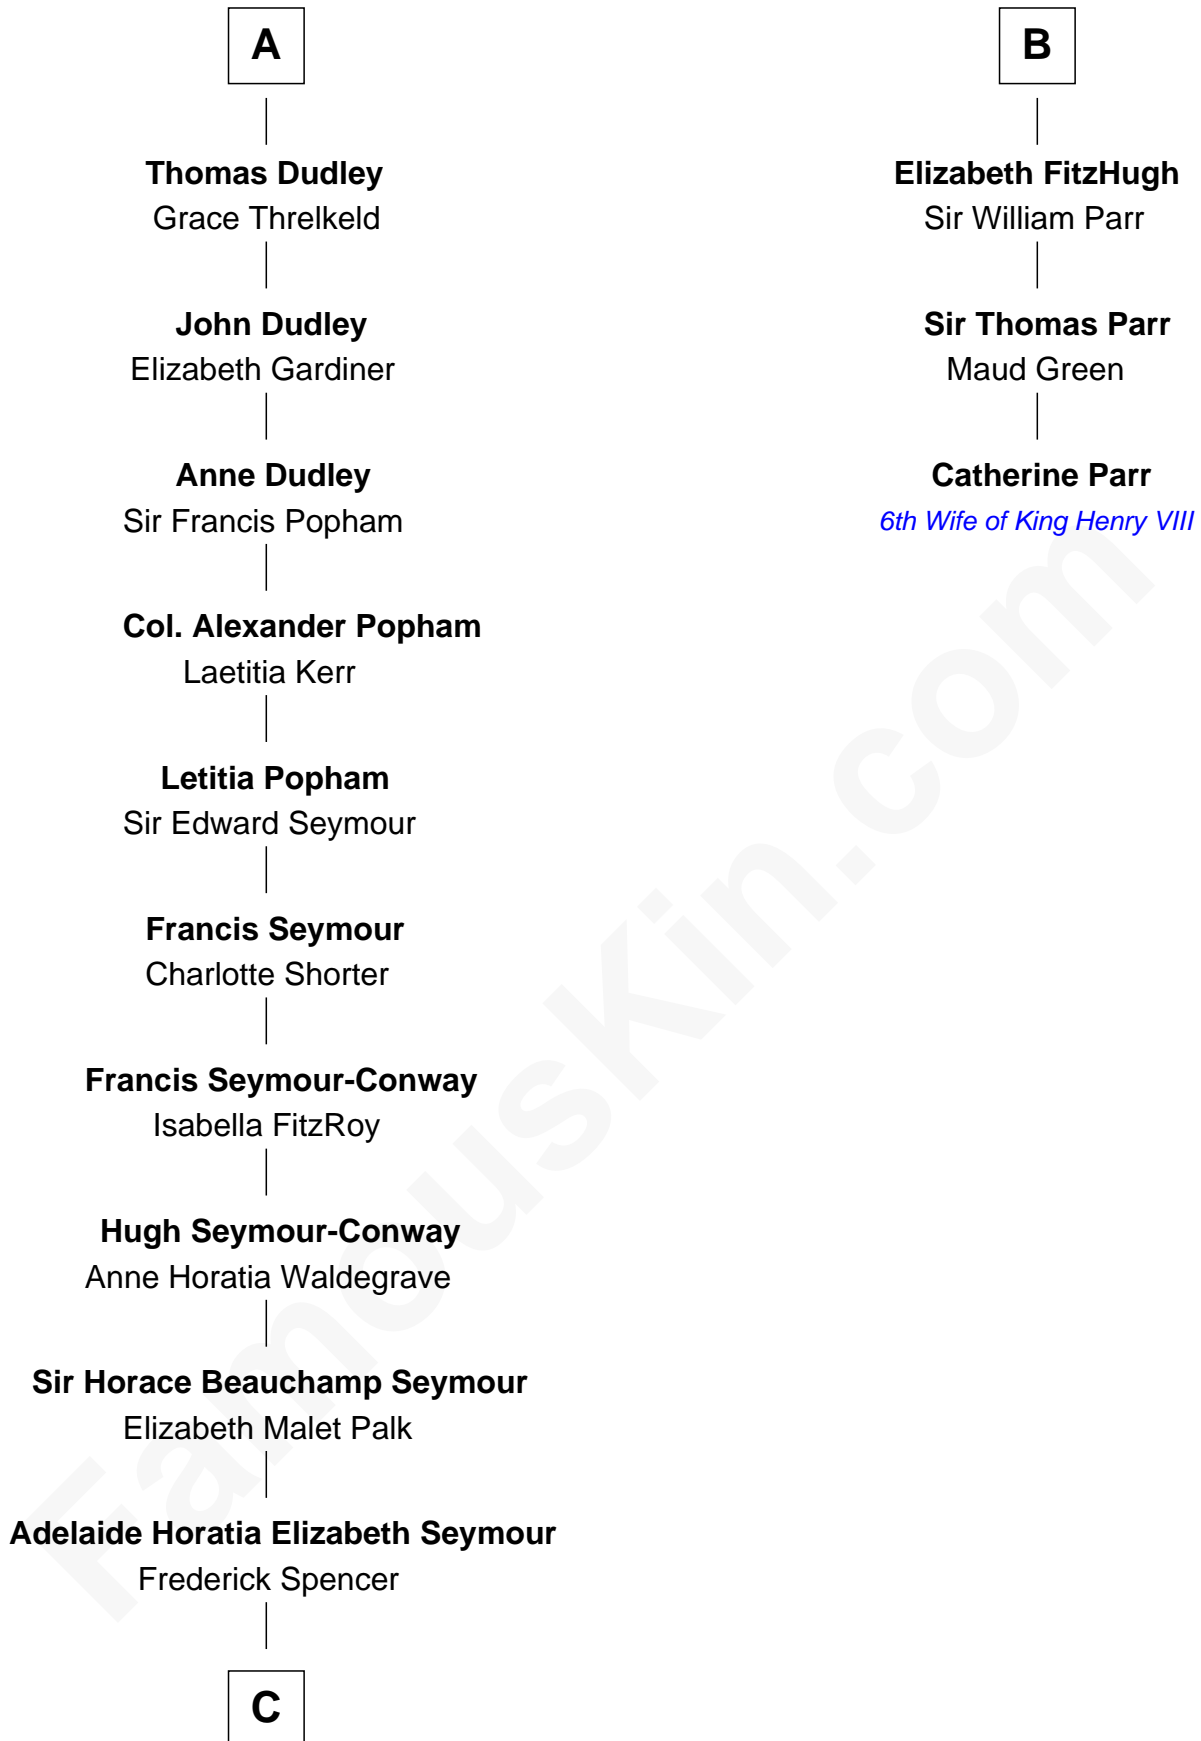

# FamousKin.com Relationship Chart of

**Prince William**

*Prince of Wales*

9th cousin 12 times removed of

**Catherine Parr**

*6th Wife of King Henry VIII*

**C**

—  
**Charles Robert Spencer**

Margaret Baring

—  
**Albert Edward John Spencer**

Cynthia Elinor Beatrix Hamilton

—  
**Edward John Spencer**

Frances Ruth Burke Roche

—  
**Princess Diana Frances Spencer**

Charles III, King of the United Kingdom

—  
**Prince William**

*Prince of Wales*