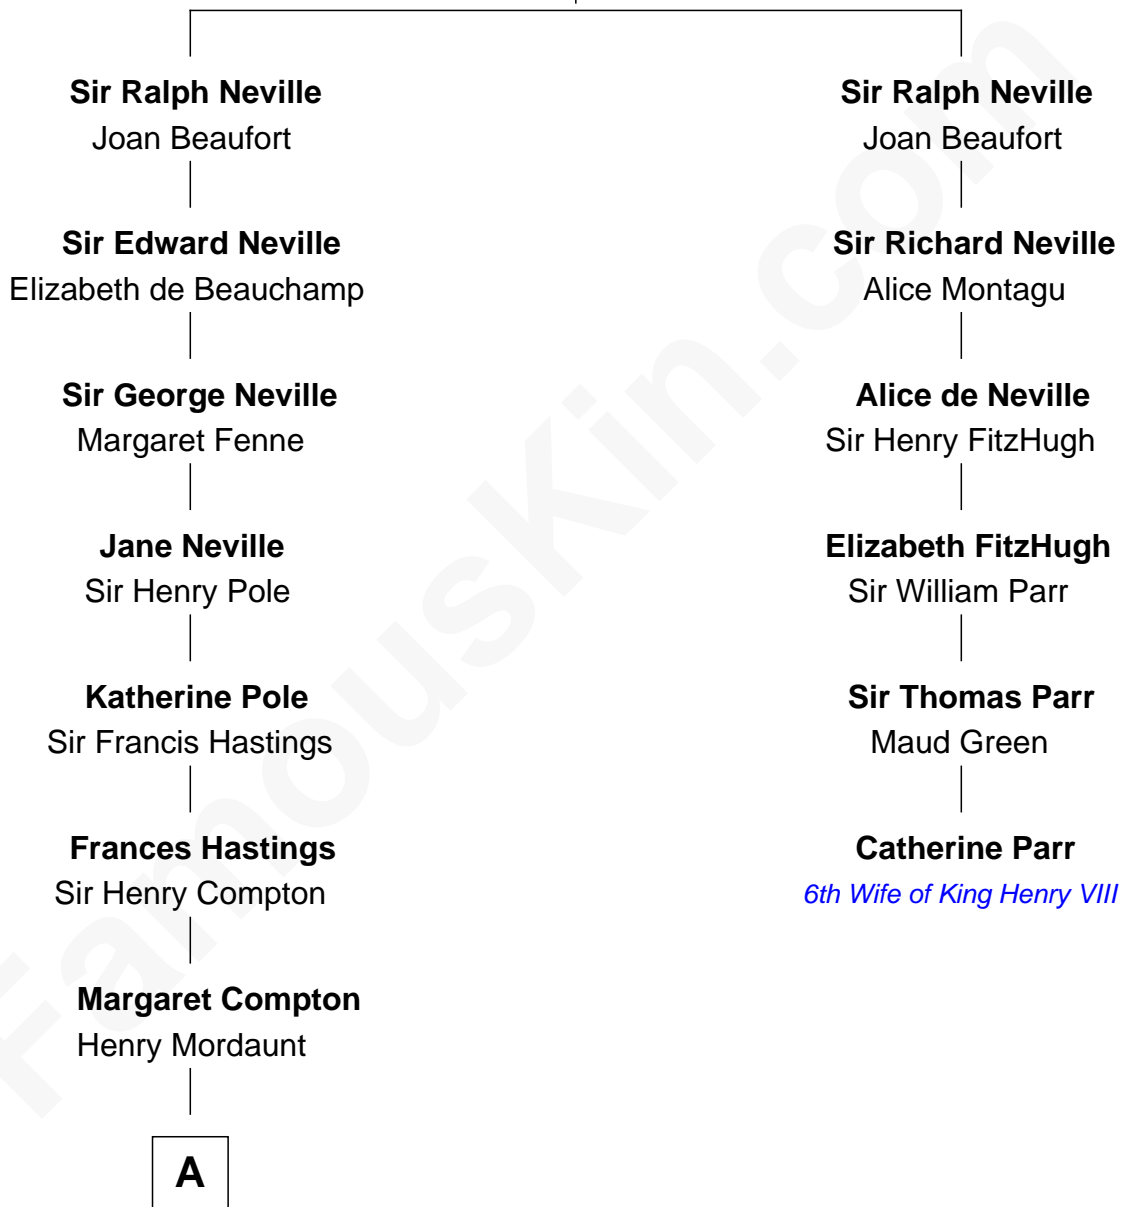

# FamousKin.com Relationship Chart of

**Prince William**

*Prince of Wales*

5th cousin 13 times removed of

**Catherine Parr**

*6th Wife of King Henry VIII*

**Sir John de Neville**

Maude de Percy

**A**

**Sir John Mordaunt**

Elizabeth Howard

**John Mordaunt**

Elizabeth Carey

**Lewis Mordaunt**

Mary Collyer

**Anna Maria Mordaunt**