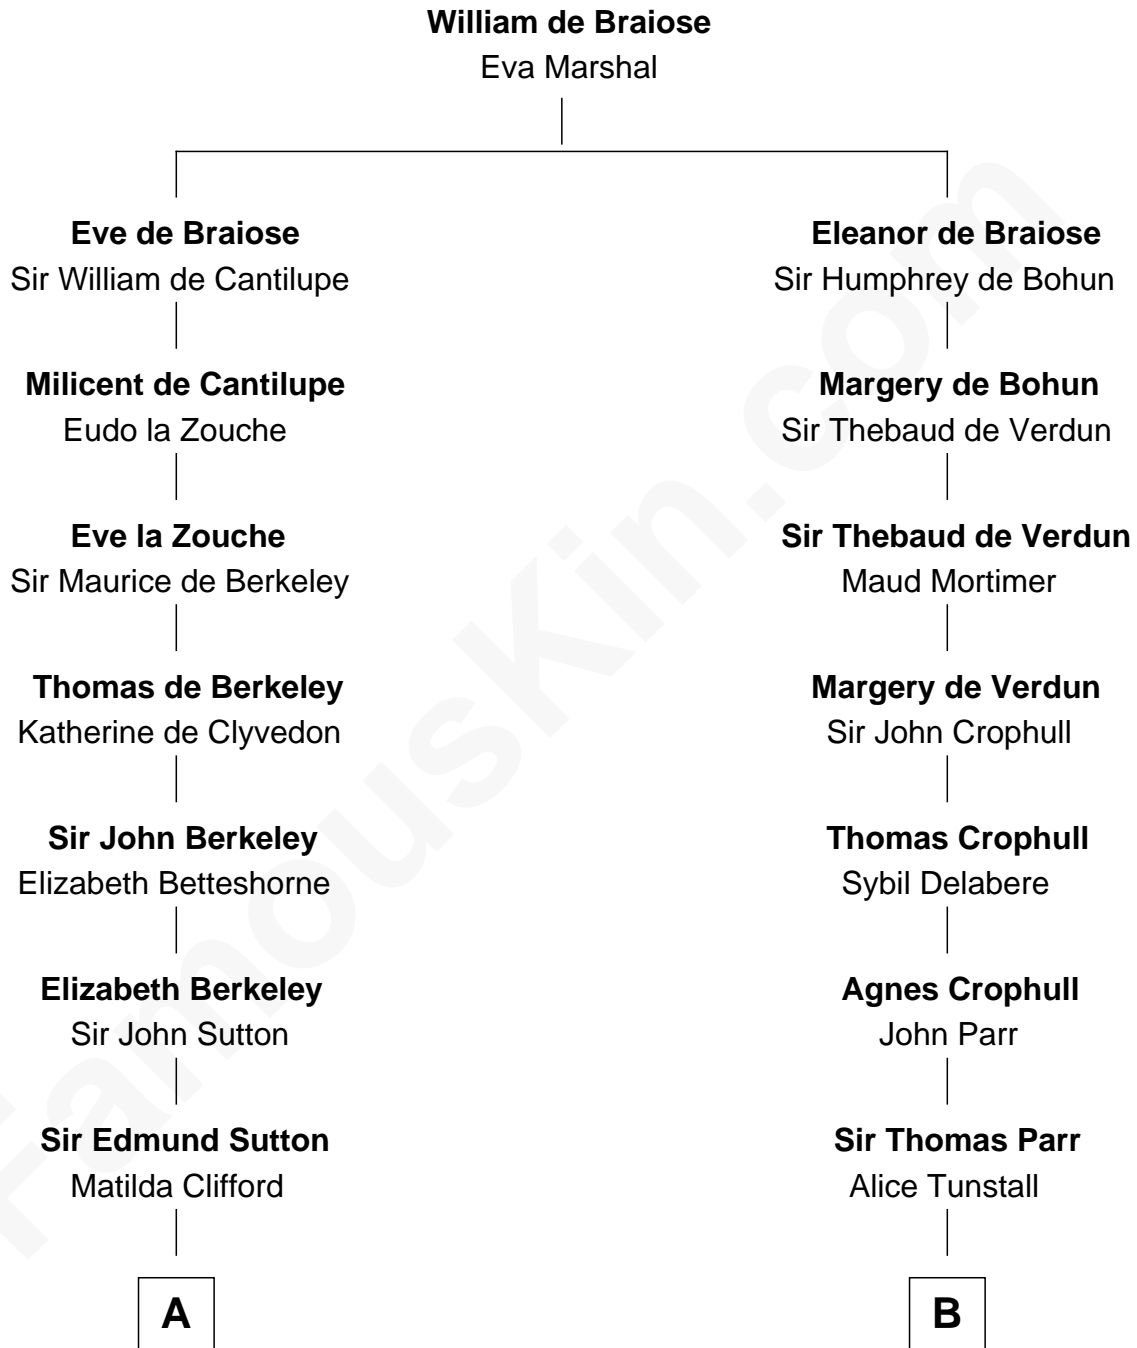

FamousKin.com
Relationship Chart of
Prince William
Prince of Wales

9th cousin 12 times removed of
Catherine Parr
6th Wife of King Henry VIII

C

—
Charles Robert Spencer

Margaret Baring

—
Albert Edward John Spencer

Cynthia Elinor Beatrix Hamilton

—
Edward John Spencer

Frances Ruth Burke Roche

—
Princess Diana Frances Spencer

Charles III, King of the United Kingdom

—
Prince William

Prince of Wales

FamousKin.com