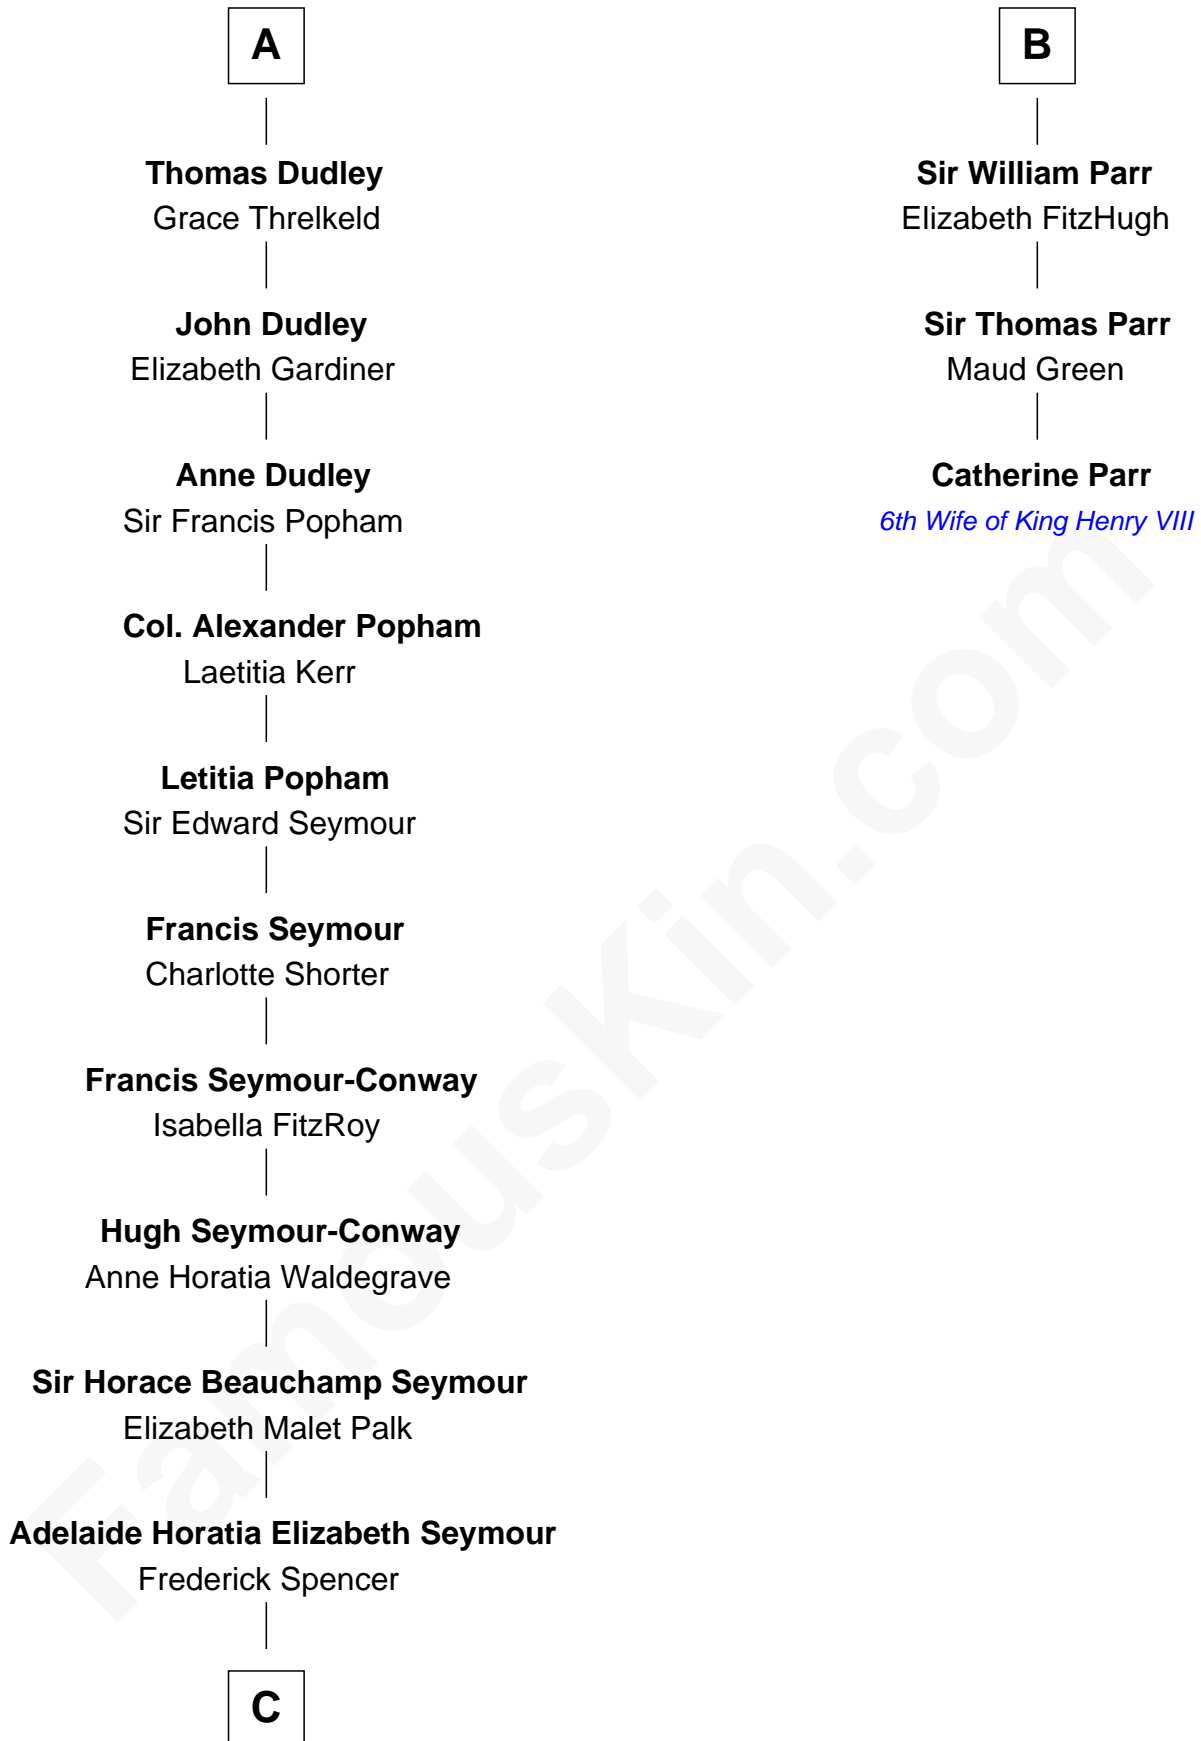

FamousKin.com
Relationship Chart of
Prince William
Prince of Wales

9th cousin 12 times removed of
Catherine Parr
6th Wife of King Henry VIII

C

—
Charles Robert Spencer

Margaret Baring

—
Albert Edward John Spencer

Cynthia Elinor Beatrix Hamilton

—
Edward John Spencer

Frances Ruth Burke Roche

—
Princess Diana Frances Spencer

Charles III, King of the United Kingdom

—
Prince William

Prince of Wales

FamousKin.com