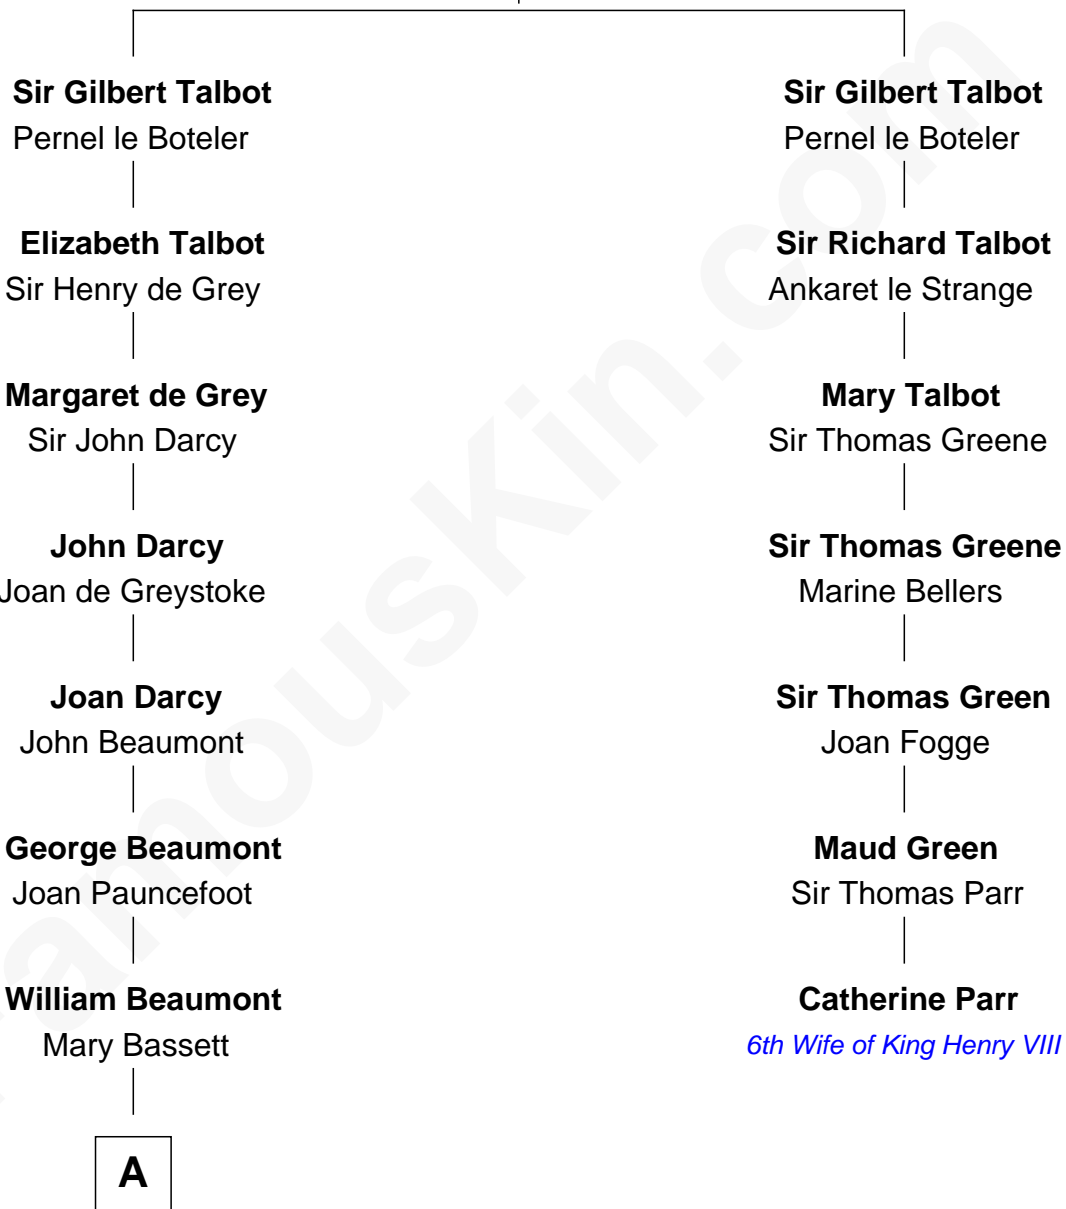

FamousKin.com Relationship Chart of

Prince William

Prince of Wales

6th cousin 15 times removed of

Catherine Parr

6th Wife of King Henry VIII

Richard Talbot
Elizabeth Comyn

B

—
Rosalind Cecilia Caroline Bingham

James Albert Edward Hamilton

—
Cynthia Elinor Beatrix Hamilton

Albert Edward John Spencer

—
Edward John Spencer

Frances Ruth Burke Roche

—
Princess Diana Frances Spencer

Charles III, King of the United Kingdom