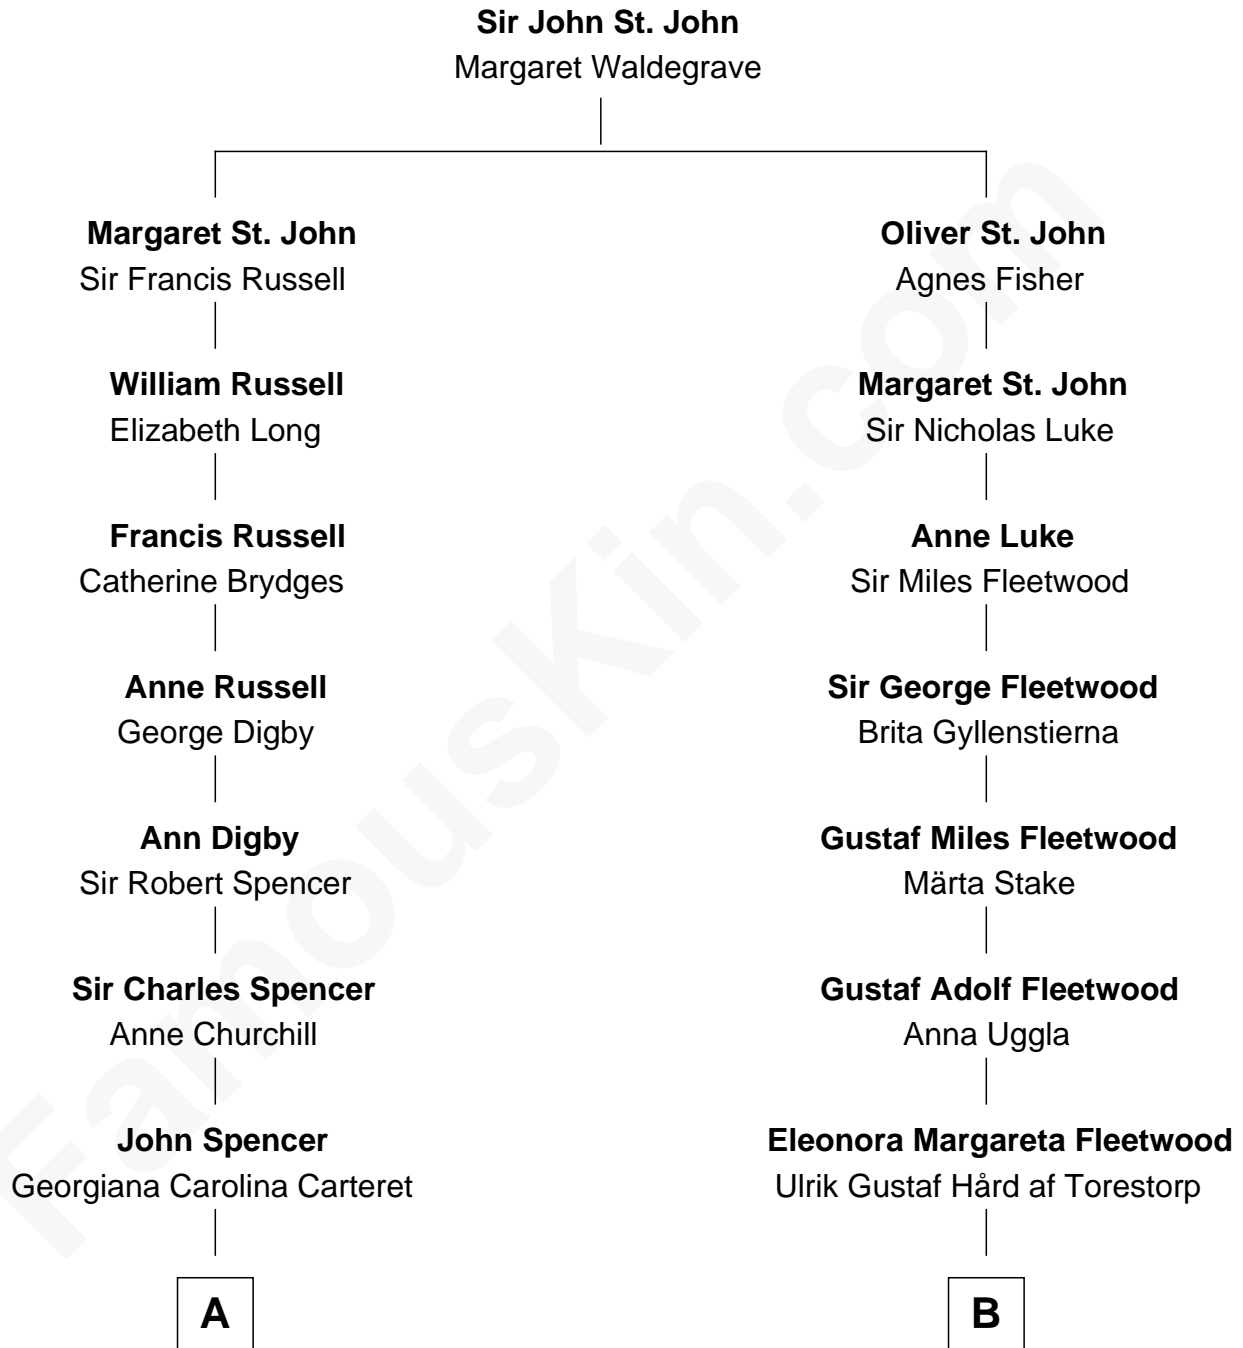

FamousKin.com Relationship Chart of

Prince William

Prince of Wales

13th cousin 1 time removed of

Jake Gyllenhaal

Movie Actor

A

John Spencer
Margaret Georgiana Poyntz

George John Spencer
Lavina Bingham

Frederick Spencer
Adelaide Horatia Elizabeth Seymour

Charles Robert Spencer
Margaret Baring

Albert Edward John Spencer
Cynthia Elinor Beatrix Hamilton

Edward John Spencer
Frances Ruth Burke Roche

Princess Diana Frances Spencer
Charles III, King of the United Kingdom

Prince William
Prince of Wales

B

Anna Hård af Torestorp
Leonard Gyllenhaal

Fredrik Leonard Gyllenhaal
Christina Lovisa Westling

Anders Leonard Gyllenhaal
Selma Amanda Nelson