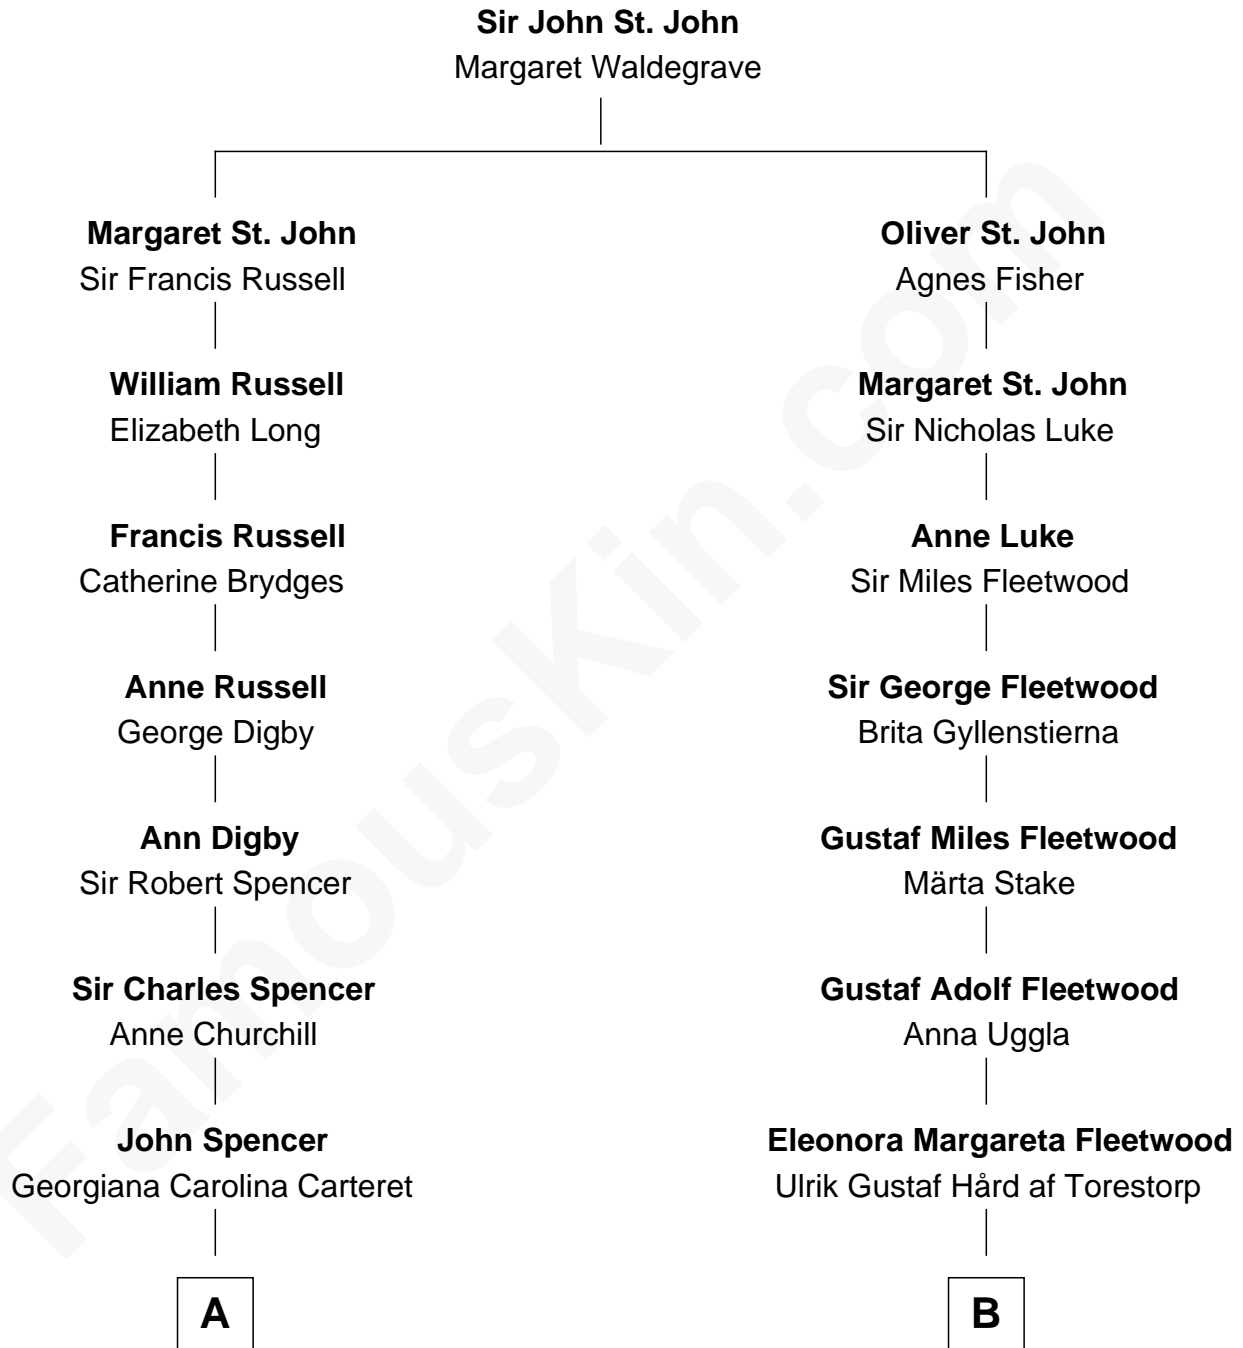

FamousKin.com Relationship Chart of

Prince William

Prince of Wales

13th cousin 1 time removed of

Maggie Gyllenhaal

Movie Actress

A

John Spencer
Margaret Georgiana Poyntz

George John Spencer
Lavina Bingham

Frederick Spencer
Adelaide Horatia Elizabeth Seymour

Charles Robert Spencer
Margaret Baring

Albert Edward John Spencer
Cynthia Elinor Beatrix Hamilton

Edward John Spencer
Frances Ruth Burke Roche

Princess Diana Frances Spencer
Charles III, King of the United Kingdom

Prince William
Prince of Wales

B

Anna Hård af Torestorp
Leonard Gyllenhaal

Fredrik Leonard Gyllenhaal
Christina Lovisa Westling

Anders Leonard Gyllenhaal
Selma Amanda Nelson