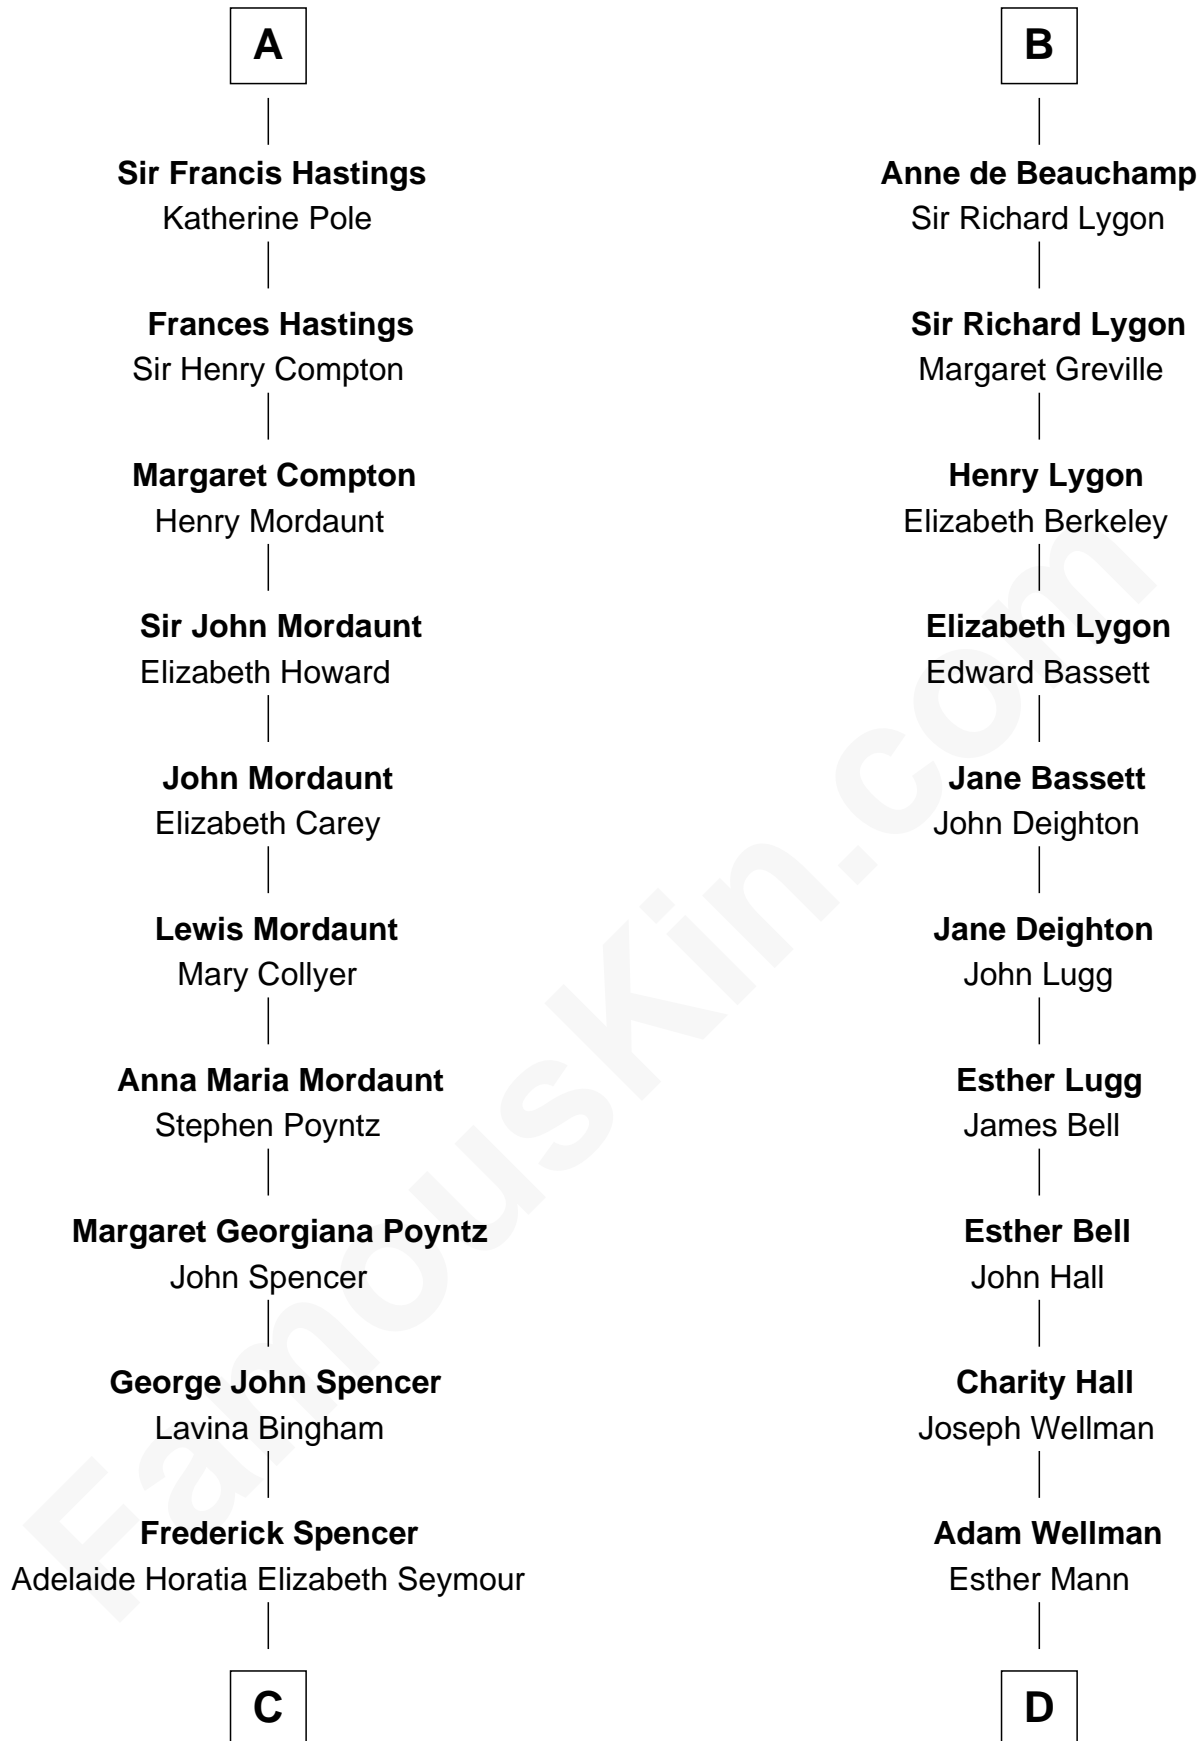

FamousKin.com Relationship Chart of

Prince William

Prince of Wales

20th cousin 1 time removed of

Jack London

Author of "The Call of the Wild"

John de Botetourte

Maud FitzThomas

Elizabeth Burdet

Sir Humphrey Stafford

Eleanor Aylesbury

Elizabeth Stafford

Sir Richard de Beauchamp

B

C

Charles Robert Spencer

Margaret Baring

Albert Edward John Spencer

Cynthia Elinor Beatrix Hamilton

Edward John Spencer

Frances Ruth Burke Roche

Princess Diana Frances Spencer

Charles III, King of the United Kingdom

Prince William