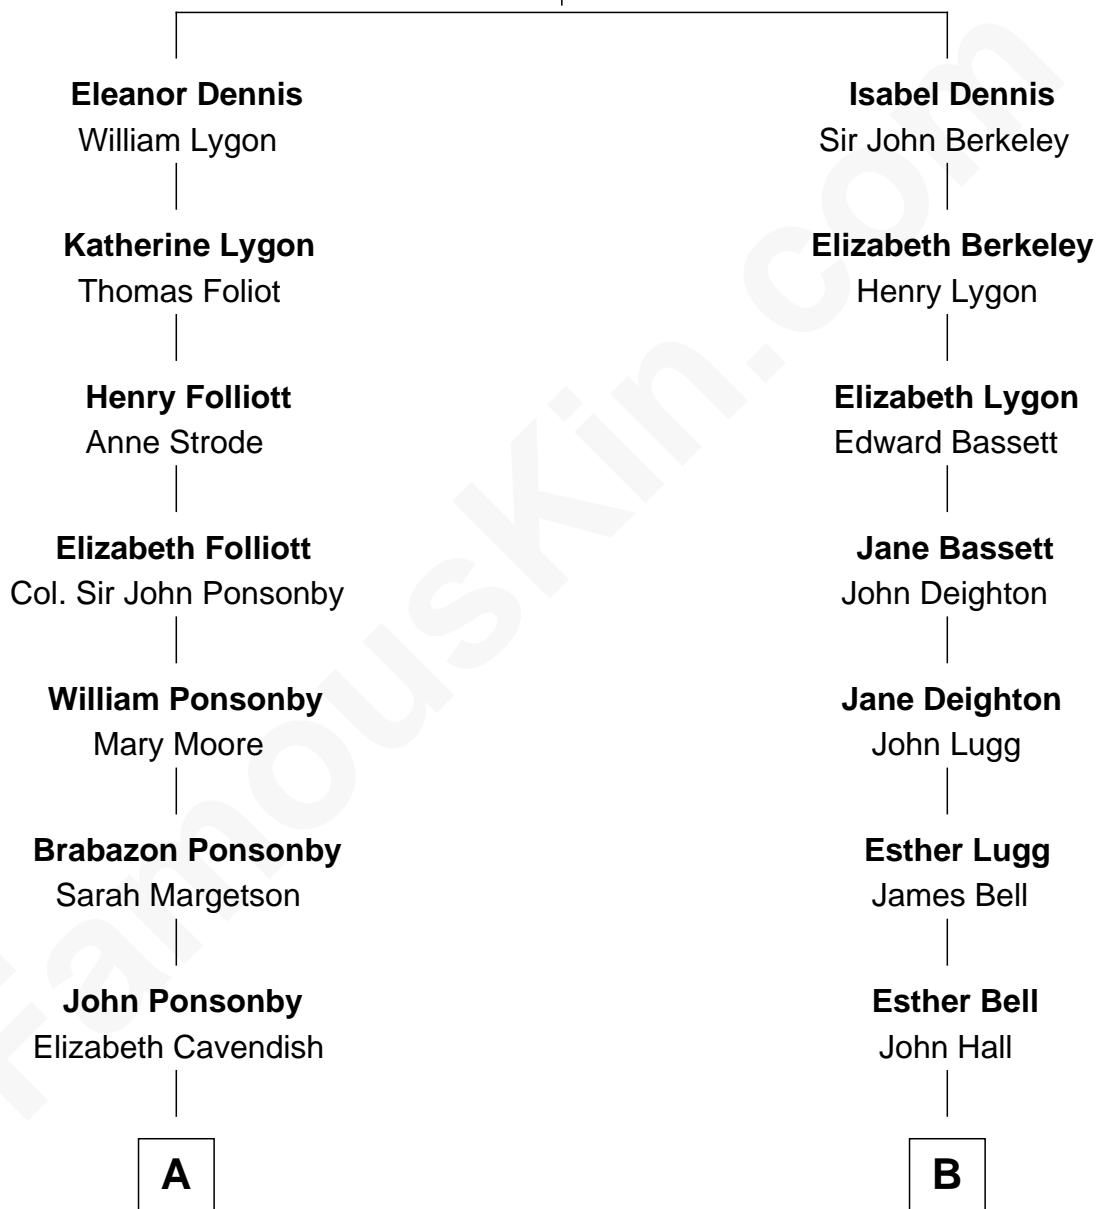

# FamousKin.com Relationship Chart of

**Prince William**

*Prince of Wales*

12th cousin 3 times removed of

**Jack London**

*Author of "The Call of the Wild"*

**Sir William Dennis**

Anne Berkeley

**A**

**William Brabazon Ponsonby**

Louisa Molesworth

**Mary Elizabeth Ponsonby**

Charles Grey

**Elizabeth Grey**

John Crocker Bulteel

**Louisa Emily Charlotte Bulteel**

Edward Charles Baring

**Margaret Baring**

Charles Robert Spencer

**Albert Edward John Spencer**

Cynthia Elinor Beatrix Hamilton

**Edward John Spencer**

Frances Ruth Burke Roche

**Princess Diana Frances Spencer**