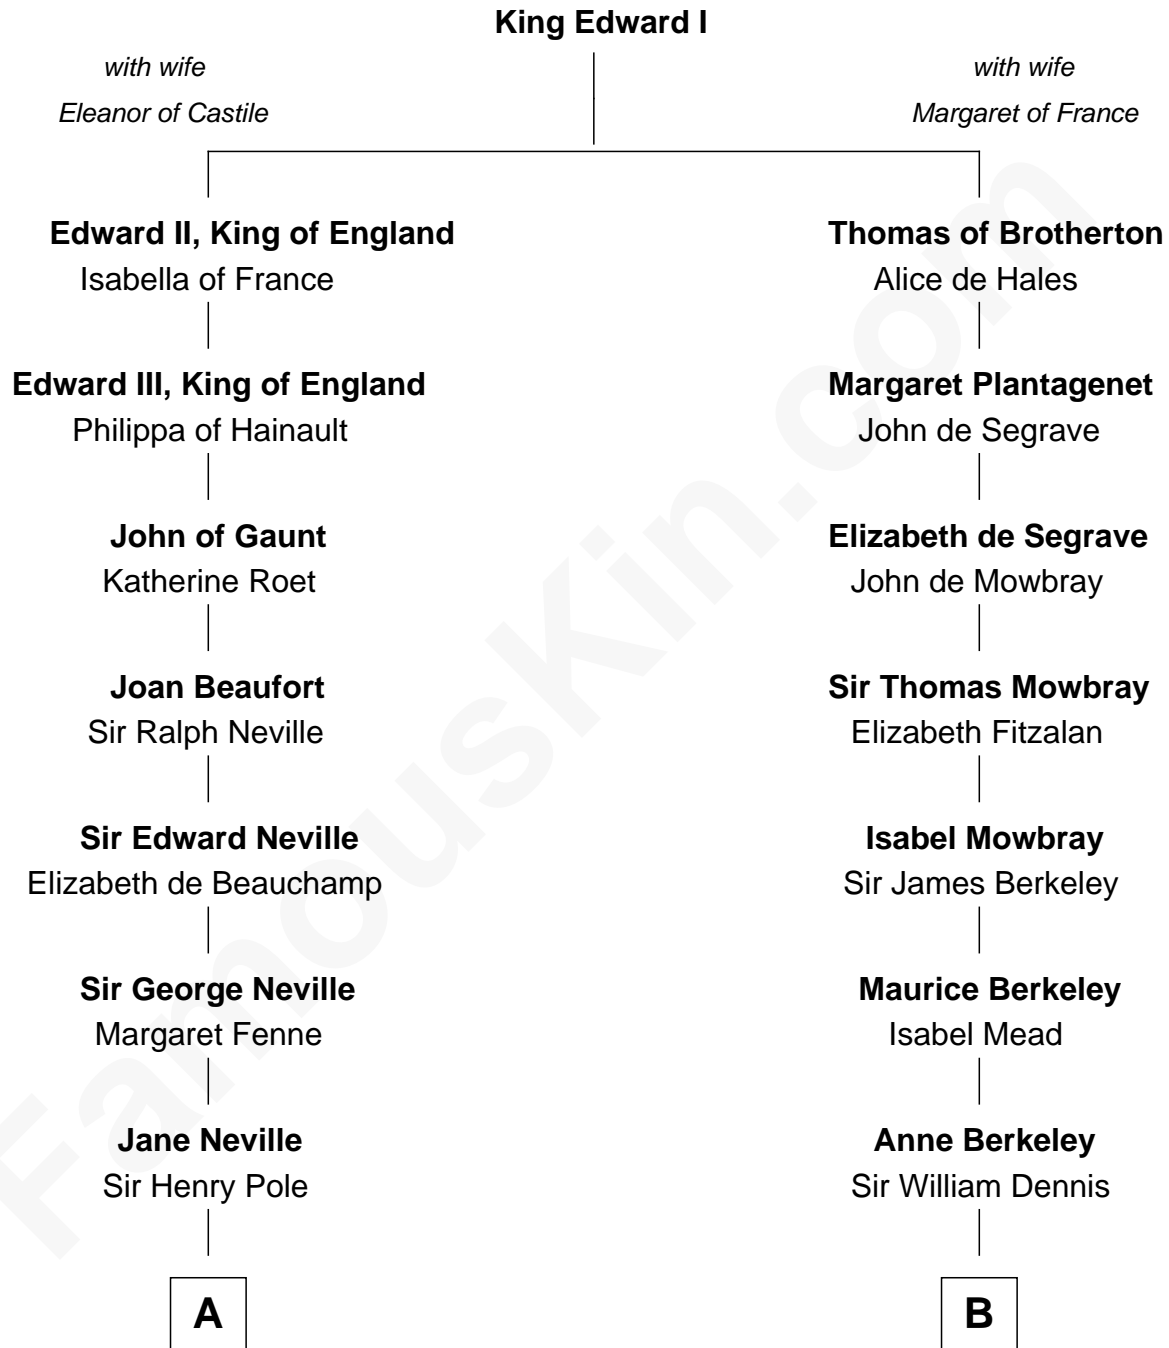

FamousKin.com

Relationship Chart of

Prince William

Prince of Wales

19th cousin 2 times removed of

Jack London
Author of "The Call of the Wild"

A

Katherine Pole
Sir Francis Hastings