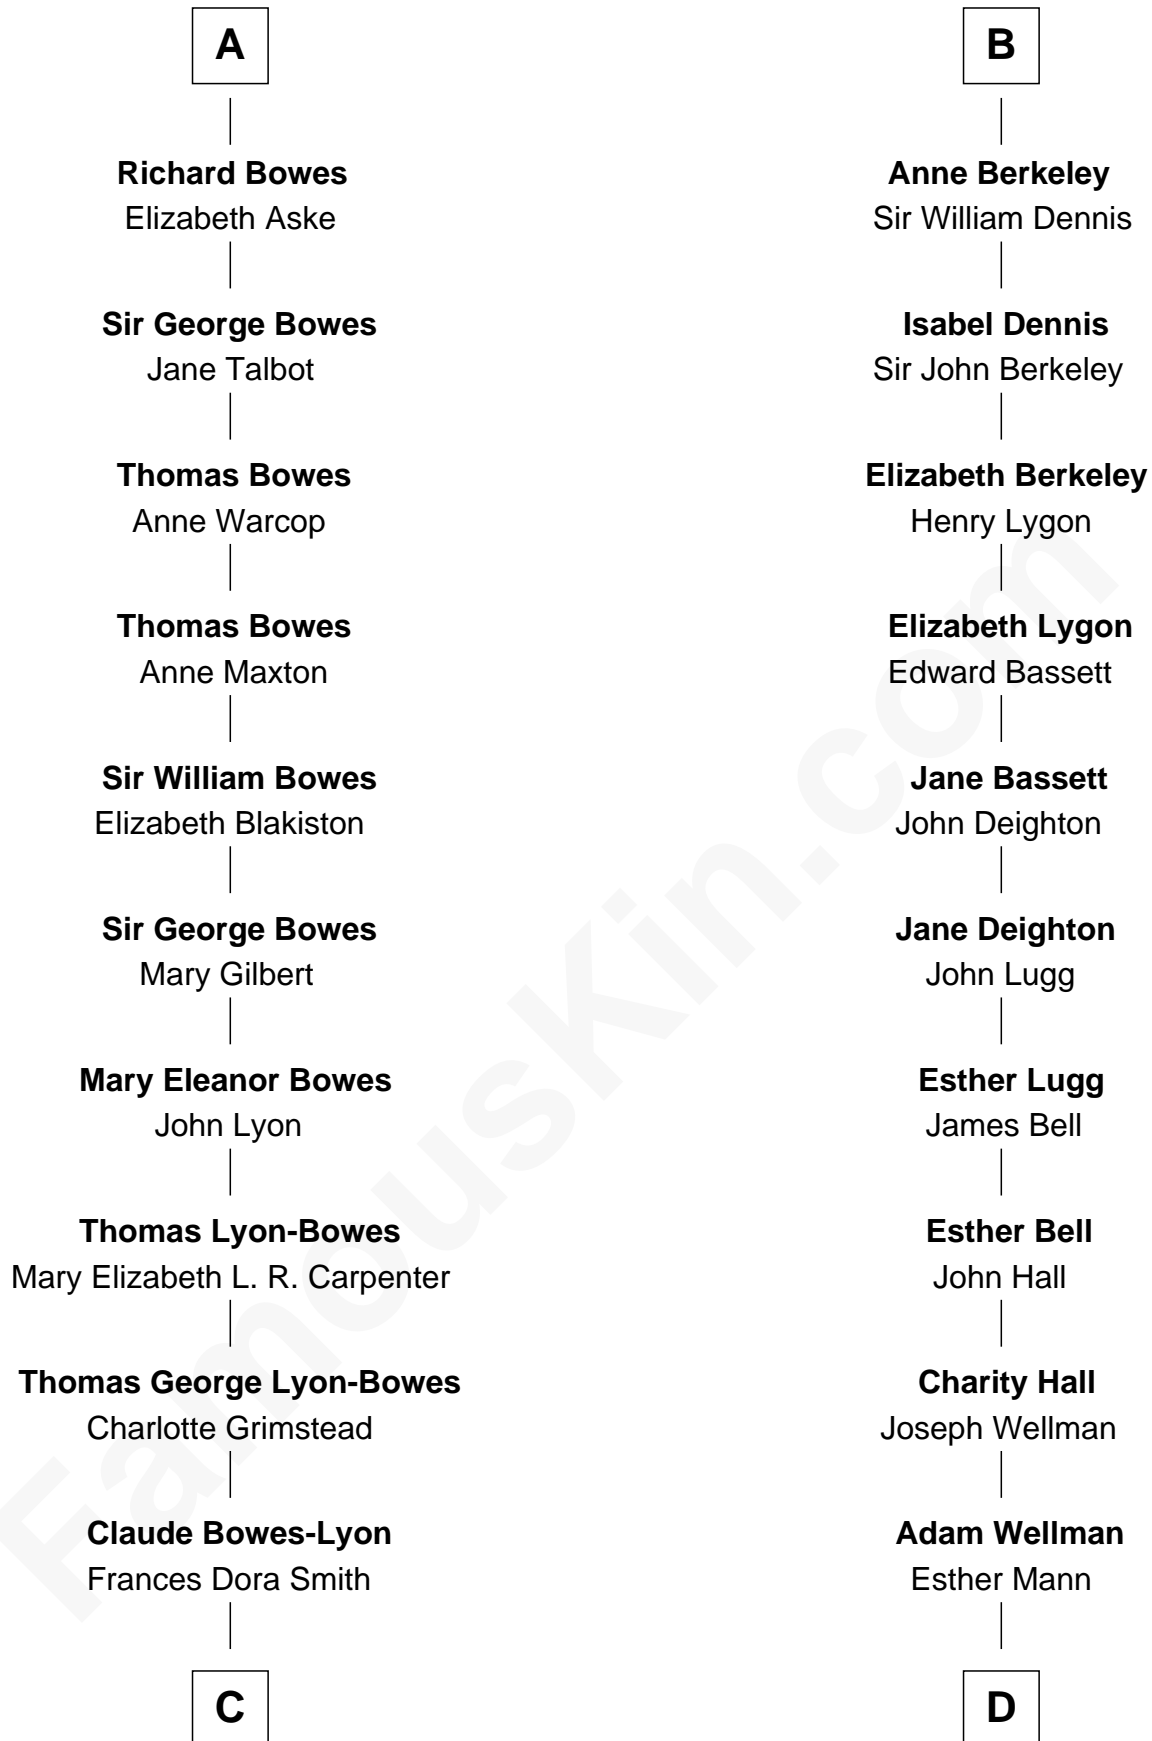

FamousKin.com Relationship Chart of

Prince William

Prince of Wales

20th cousin 1 time removed of

Jack London

Author of "The Call of the Wild"

C

Claude George Bowes-Lyon
Cecilia Nina Cavendish-Bentinck

Elizabeth Bowes-Lyon
George VI, King of the United Kingdom

Elizabeth II, Queen of the United Kingdom
Prince Philip of Edinburgh

Charles III, King of the United Kingdom
Princess Diana Frances Spencer

Prince William
Prince of Wales