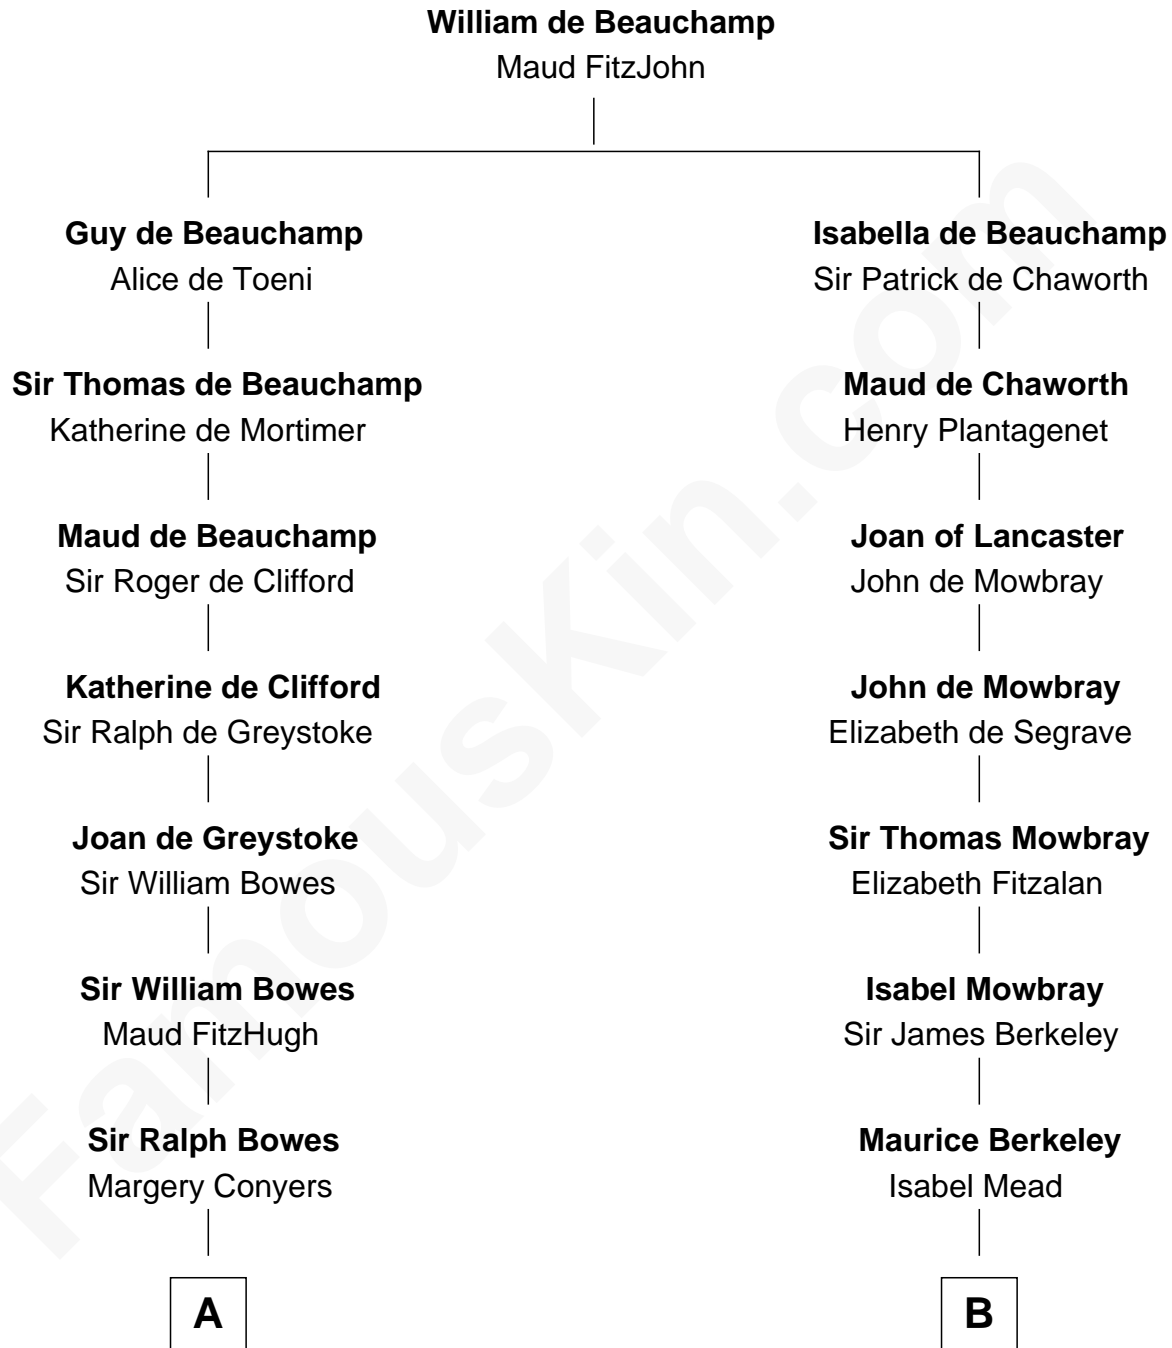

FamousKin.com Relationship Chart of

Prince William

Prince of Wales

20th cousin 1 time removed of

Jack London

Author of "The Call of the Wild"

C

Claude George Bowes-Lyon
Cecilia Nina Cavendish-Bentinck

Elizabeth Bowes-Lyon
George VI, King of the United Kingdom

Elizabeth II, Queen of the United Kingdom
Prince Philip of Edinburgh

Charles III, King of the United Kingdom
Princess Diana Frances Spencer

Prince William
Prince of Wales