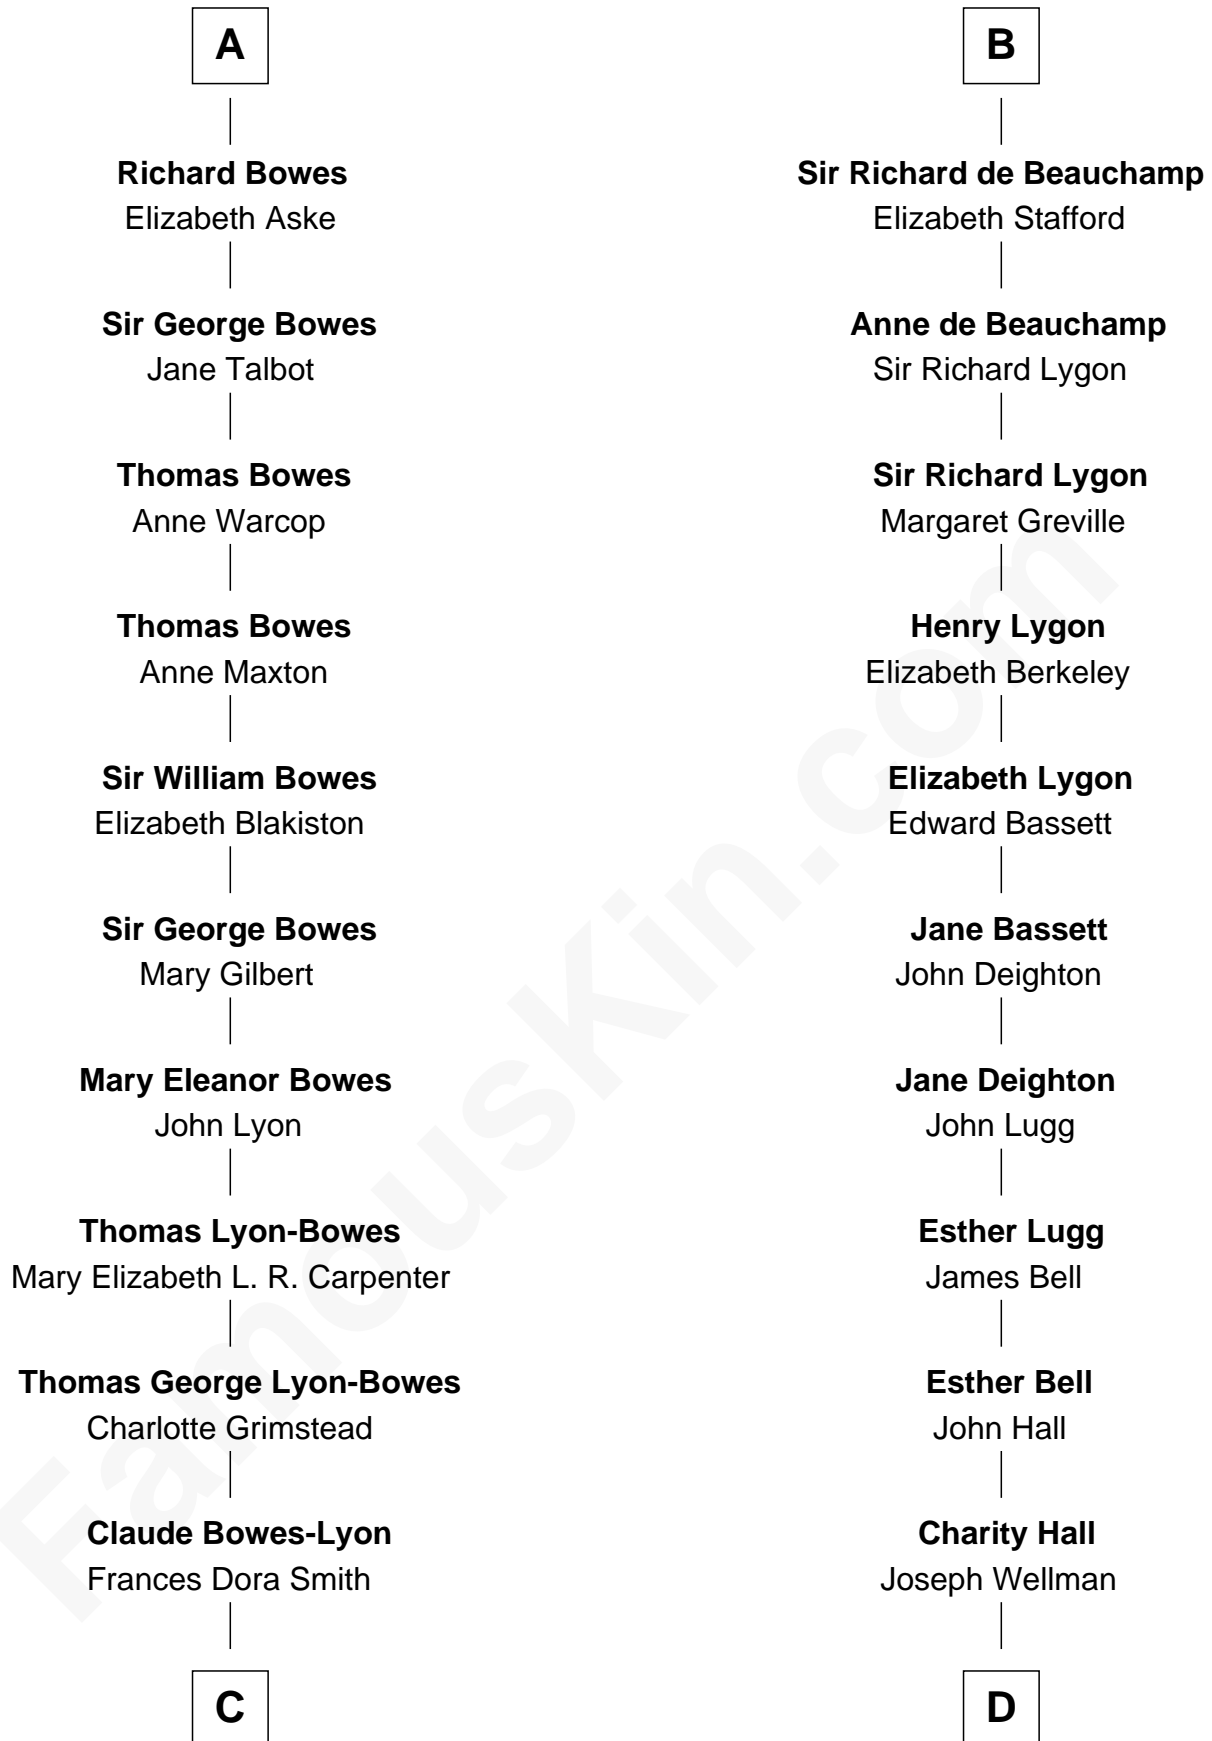

FamousKin.com Relationship Chart of

Prince William

Prince of Wales

21st cousin of

Jack London

Author of "The Call of the Wild"

Sir James de Audley

Ela Longespee

Margaret Despencer

Sir Edmund Ferrers

Ellen Roche

Margaret Ferrers

John de Beauchamp

B

C

Claude George Bowes-Lyon
Cecilia Nina Cavendish-Bentinck

Elizabeth Bowes-Lyon
George VI, King of the United Kingdom

Elizabeth II, Queen of the United Kingdom
Prince Philip of Edinburgh

Charles III, King of the United Kingdom
Princess Diana Frances Spencer

Prince William
Prince of Wales