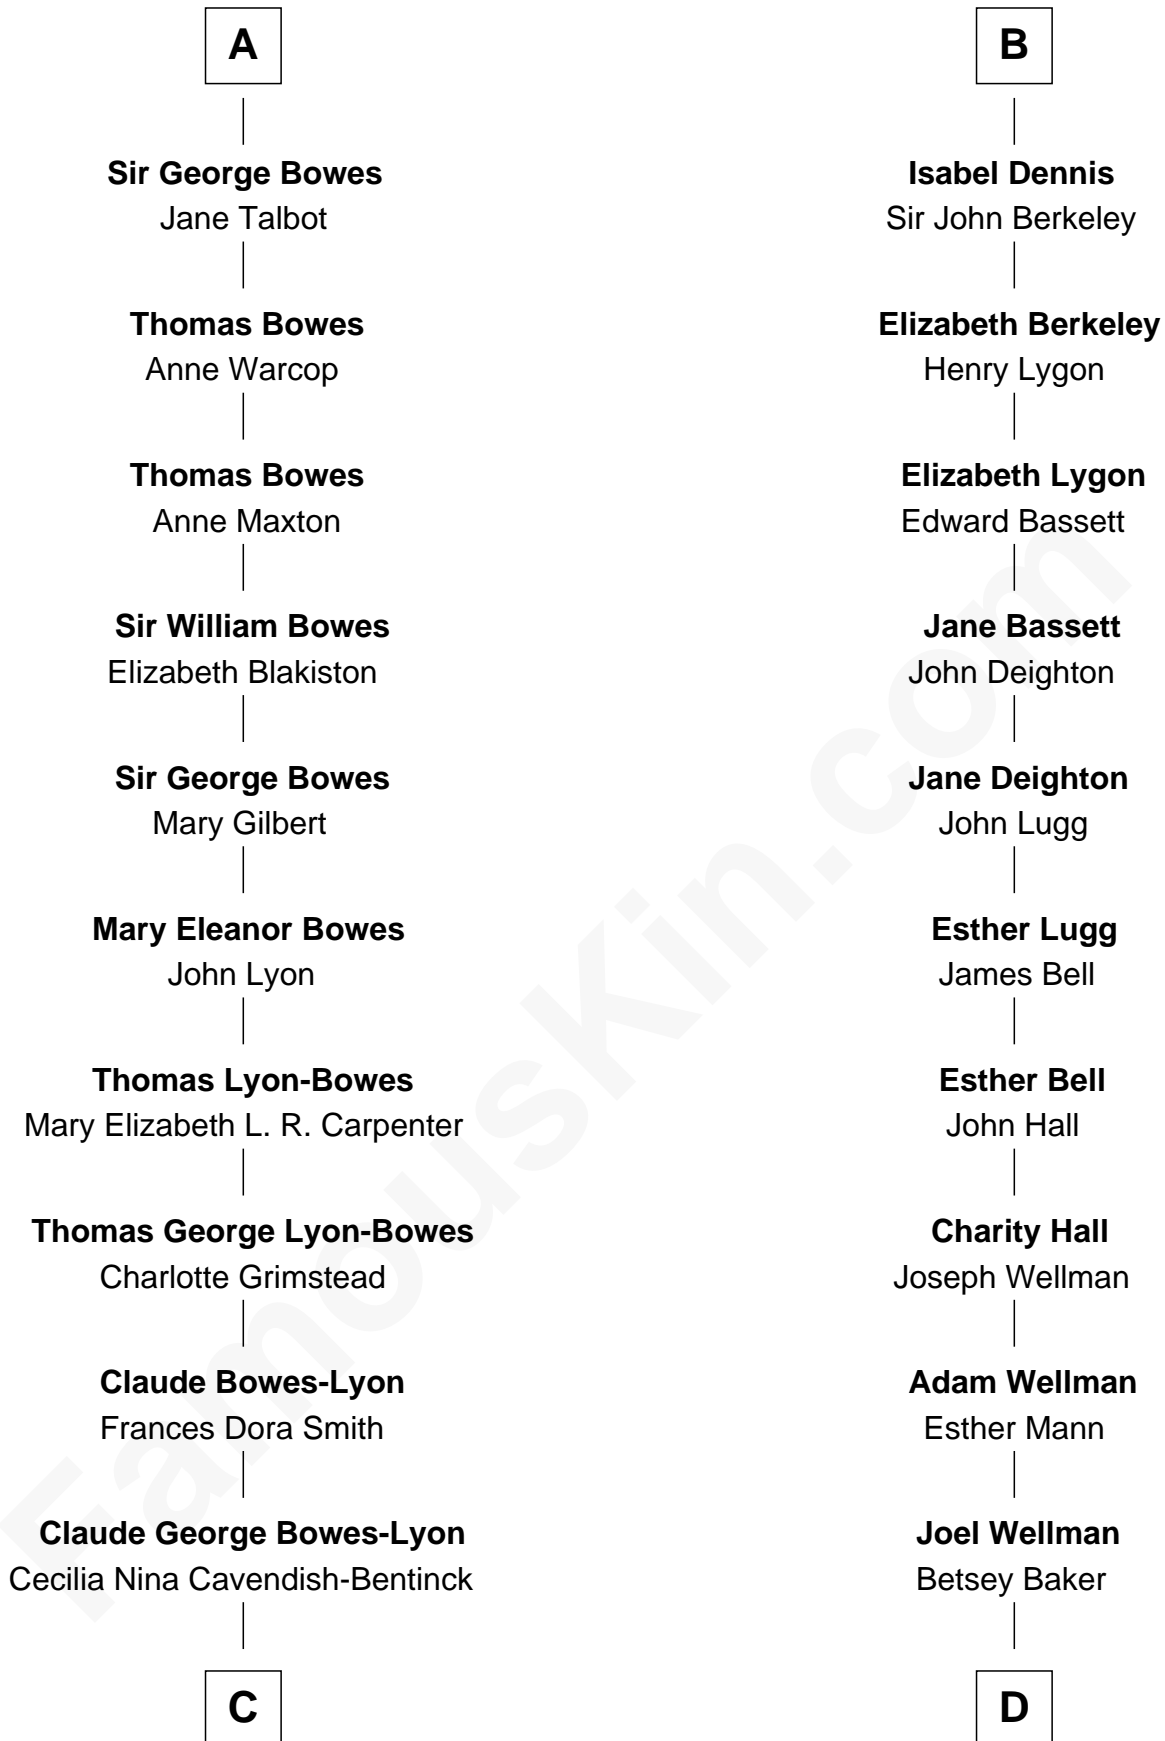

# FamousKin.com Relationship Chart of

**Prince William**

*Prince of Wales*

19th cousin 1 time removed of

**Jack London**

*Author of "The Call of the Wild"*

**Richard Fitzalan**

Alice de Saluzzo

**C**

**Elizabeth Bowes-Lyon**

George VI, King of the United Kingdom

**Elizabeth II, Queen of the United Kingdom**

Prince Philip of Edinburgh

**Charles III, King of the United Kingdom**

Princess Diana Frances Spencer

**Prince William**

*Prince of Wales*

**D**

**Marshall Daniel Wellman**

Eleanor Garrett Jones

**Flora Wellman**

William Henry Chaney

**Jack London**