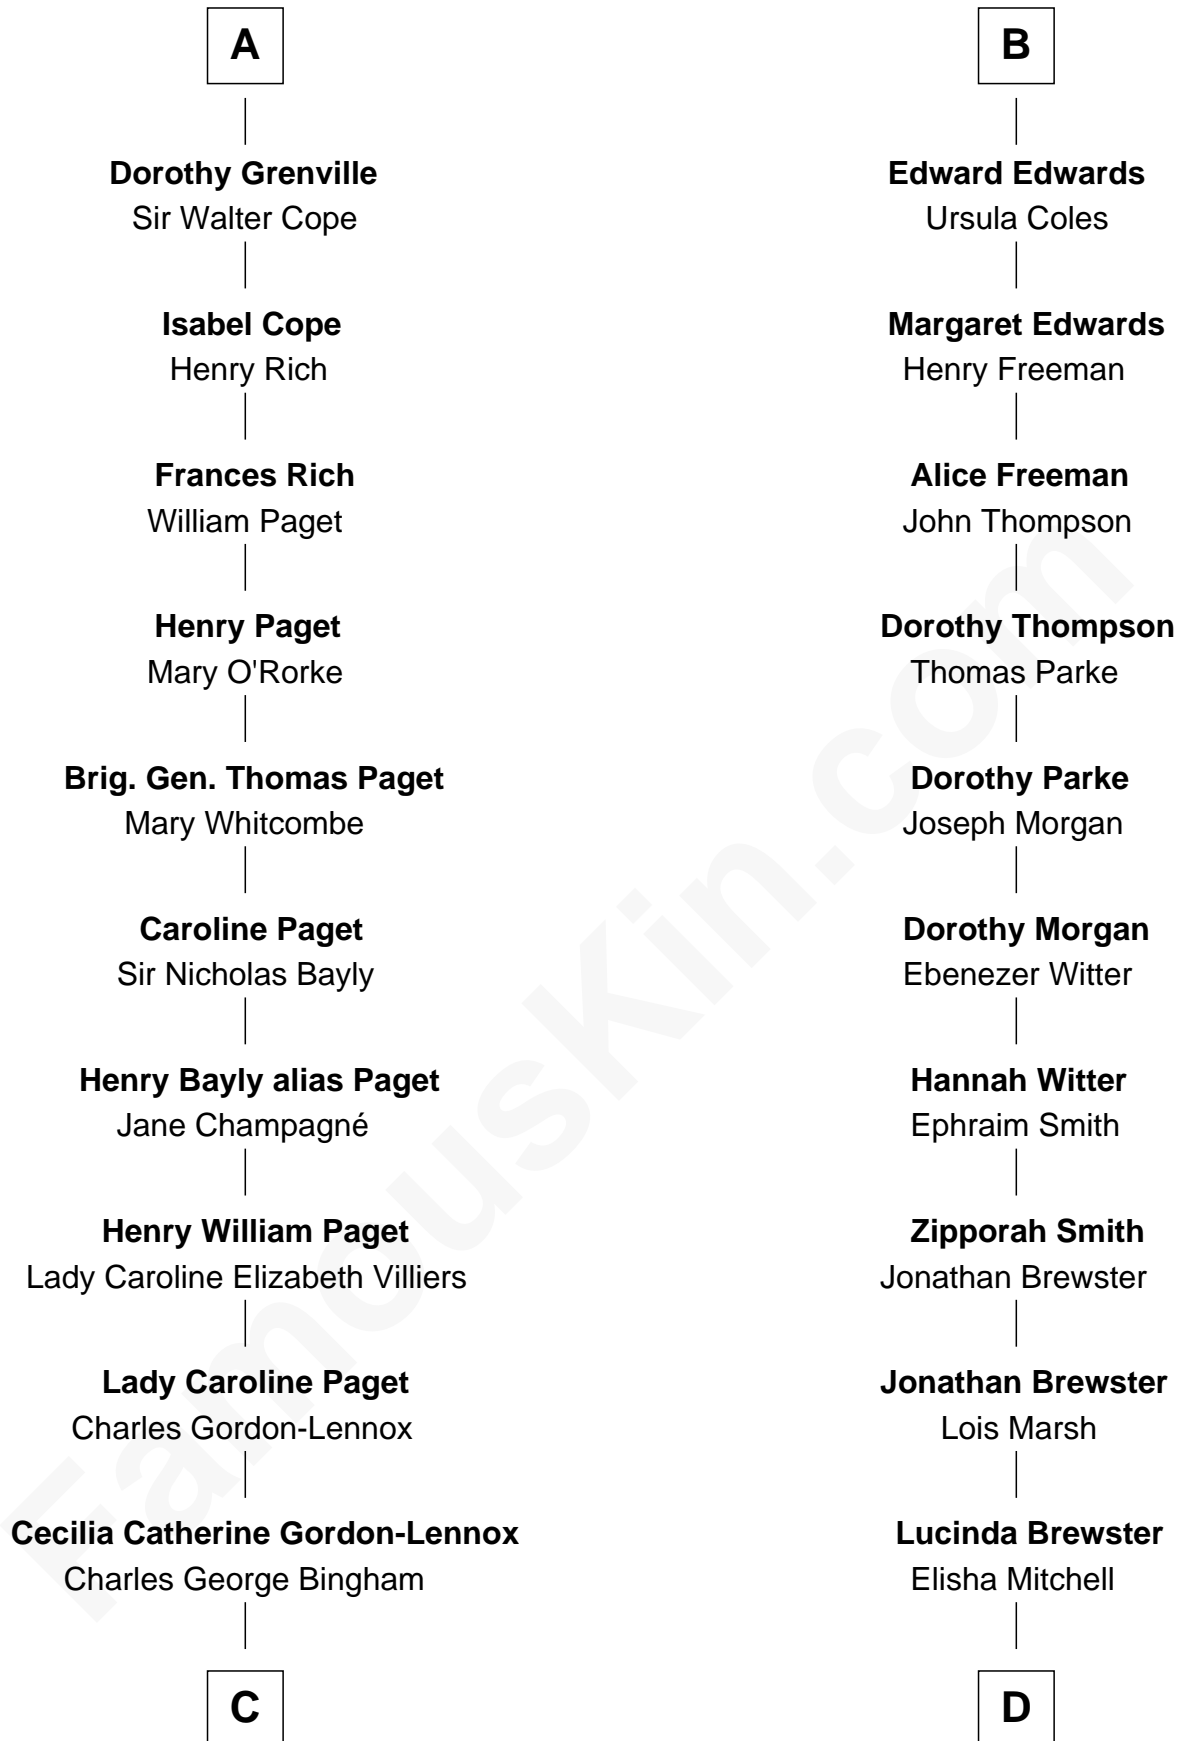

# FamousKin.com Relationship Chart of

**Prince William**

*Prince of Wales*

20th cousin 1 time removed of

**Julia Child**

*American Chef, Author and TV Personality*

**Sir John Giffard**

Lucy de Morteyn

**Sir Thomas Giffard**  
Elizabeth de Missenden

**Roger Giffard**  
Isabel Stretle

**Thomas Giffard**  
Eleanor Vaux

**John Giffard**  
Agnes Winslow

**Roger Giffard**  
Mary Nanseglos

**John Giffard**  
Dorothy Dannett

**Mary Giffard**  
Richard Grenville

**A**

**Sir Thomas Giffard**  
Elizabeth de Missenden

**Roger Giffard**  
Isabel Stretle

**Thomas Giffard**  
Eleanor Vaux

**John Giffard**  
Agnes Winslow

**Thomas Giffard**  
Joan Langston

**Amy Giffard**  
Richard Samwell

**Susanna Samwell**  
Peter Edwards

**B**

**C**

**Rosalind Cecilia Caroline Bingham**

James Albert Edward Hamilton

**Cynthia Elinor Beatrix Hamilton**

Albert Edward John Spencer