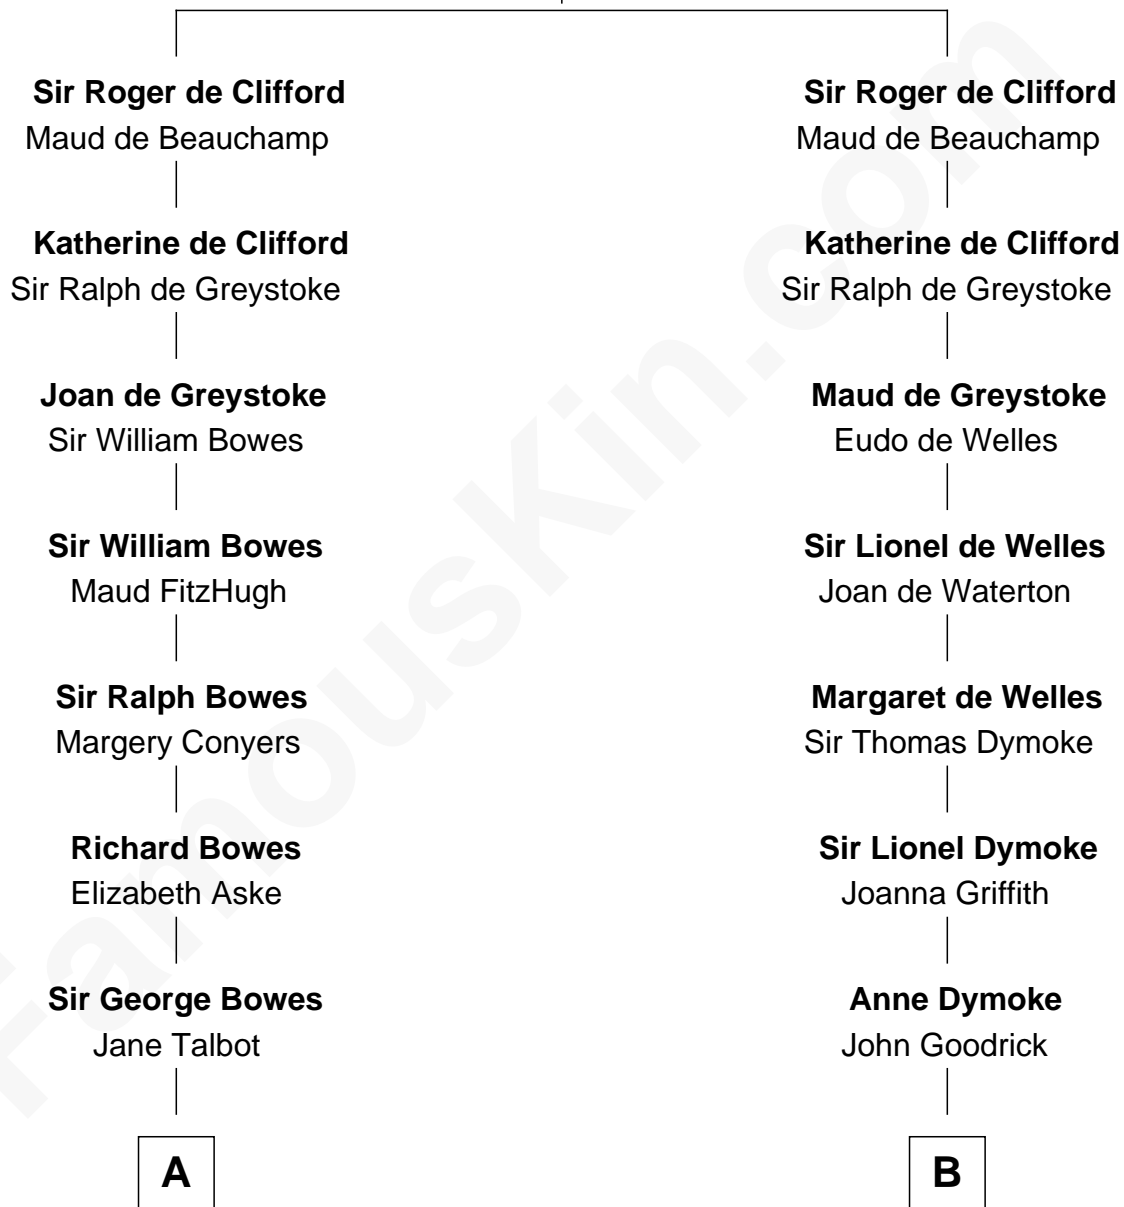

FamousKin.com Relationship Chart of

Prince William

Prince of Wales

19th cousin 1 time removed of

Lucille Ball

TV Actress - "I Love Lucy"

Sir Robert de Clifford

Isabel de Berkeley

C

Elizabeth II, Queen of the United Kingdom

Prince Philip of Edinburgh

Charles III, King of the United Kingdom

Princess Diana Frances Spencer

Prince William

Prince of Wales

D