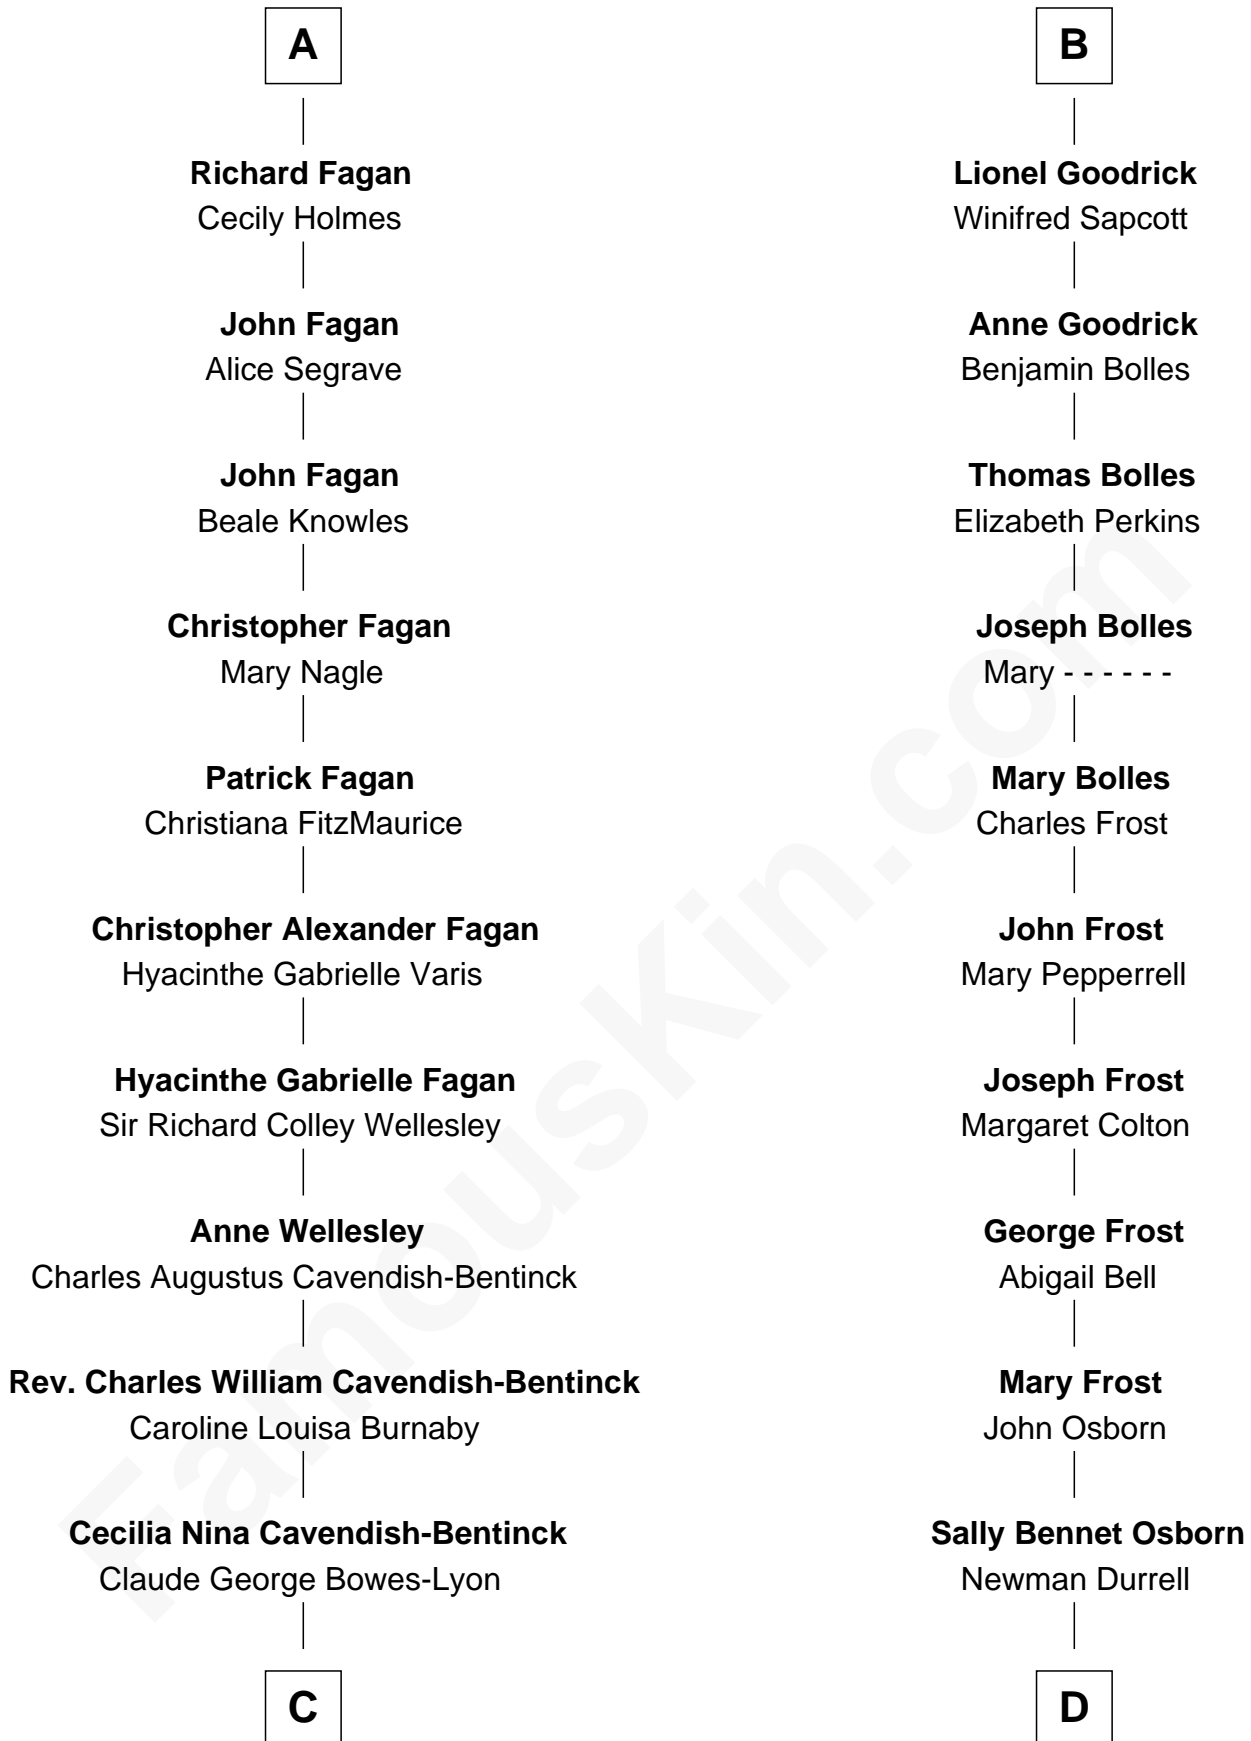

FamousKin.com Relationship Chart of

Prince William

Prince of Wales

20th cousin of

Lucille Ball

TV Actress - "I Love Lucy"

C

Elizabeth Bowes-Lyon

George VI, King of the United Kingdom

Elizabeth II, Queen of the United Kingdom

Prince Philip of Edinburgh

Charles III, King of the United Kingdom

Princess Diana Frances Spencer

Prince William

Prince of Wales