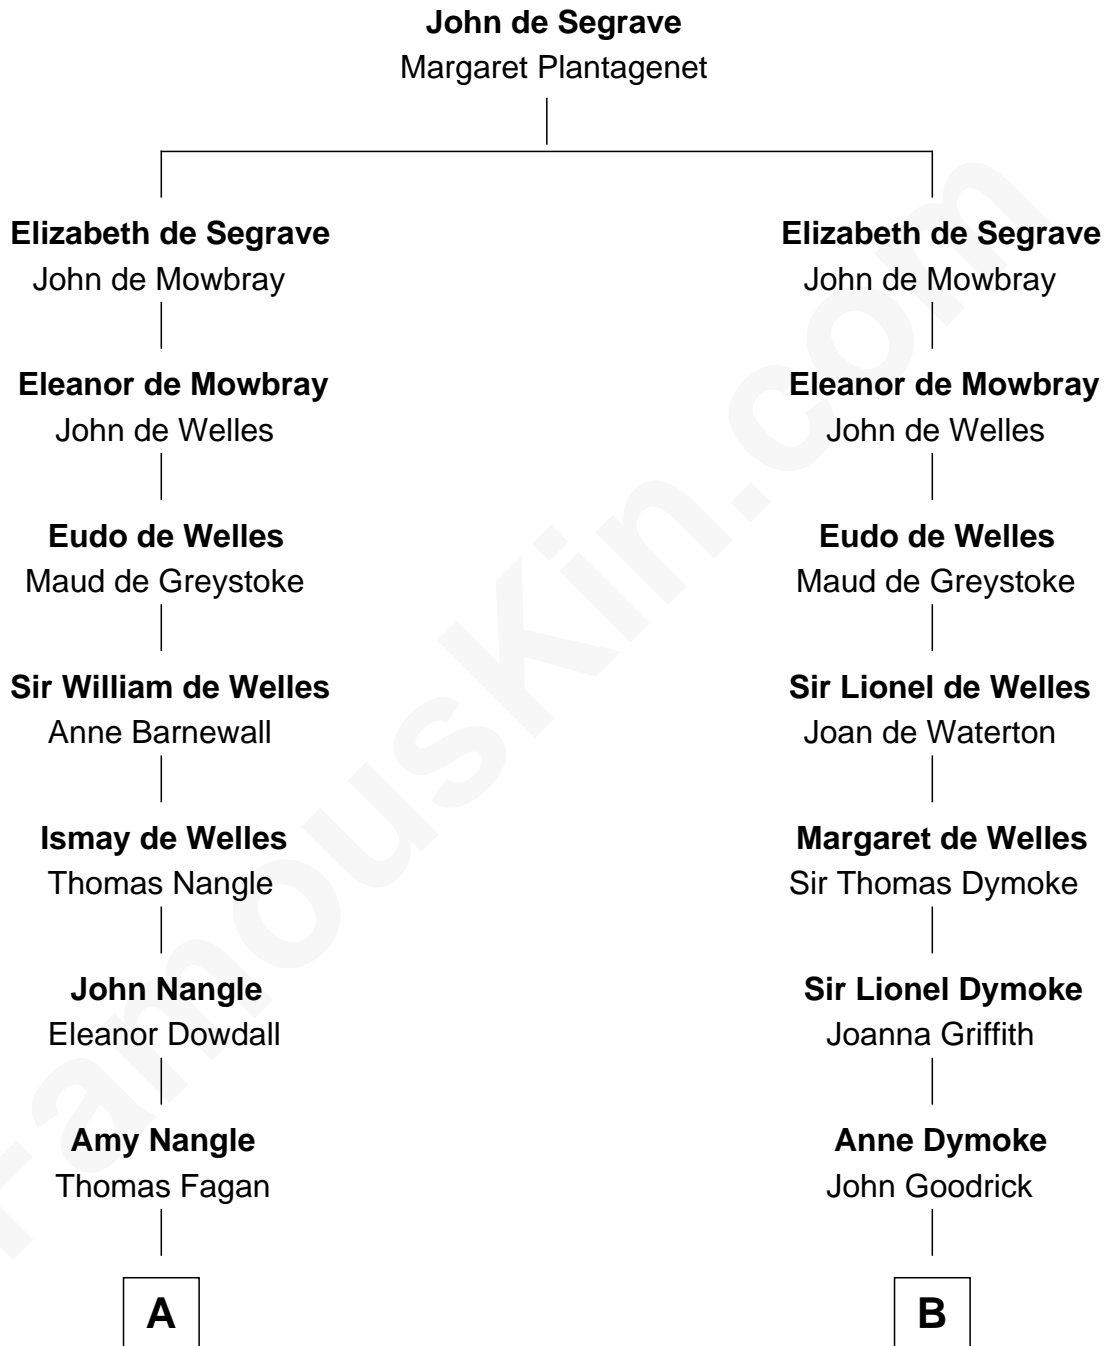

FamousKin.com Relationship Chart of

Prince William

Prince of Wales

20th cousin of

Lucille Ball

TV Actress - "I Love Lucy"

C

Elizabeth Bowes-Lyon

George VI, King of the United Kingdom

Elizabeth II, Queen of the United Kingdom

Prince Philip of Edinburgh

Charles III, King of the United Kingdom

Princess Diana Frances Spencer

Prince William

Prince of Wales

TV Actress - "I Love Lucy"