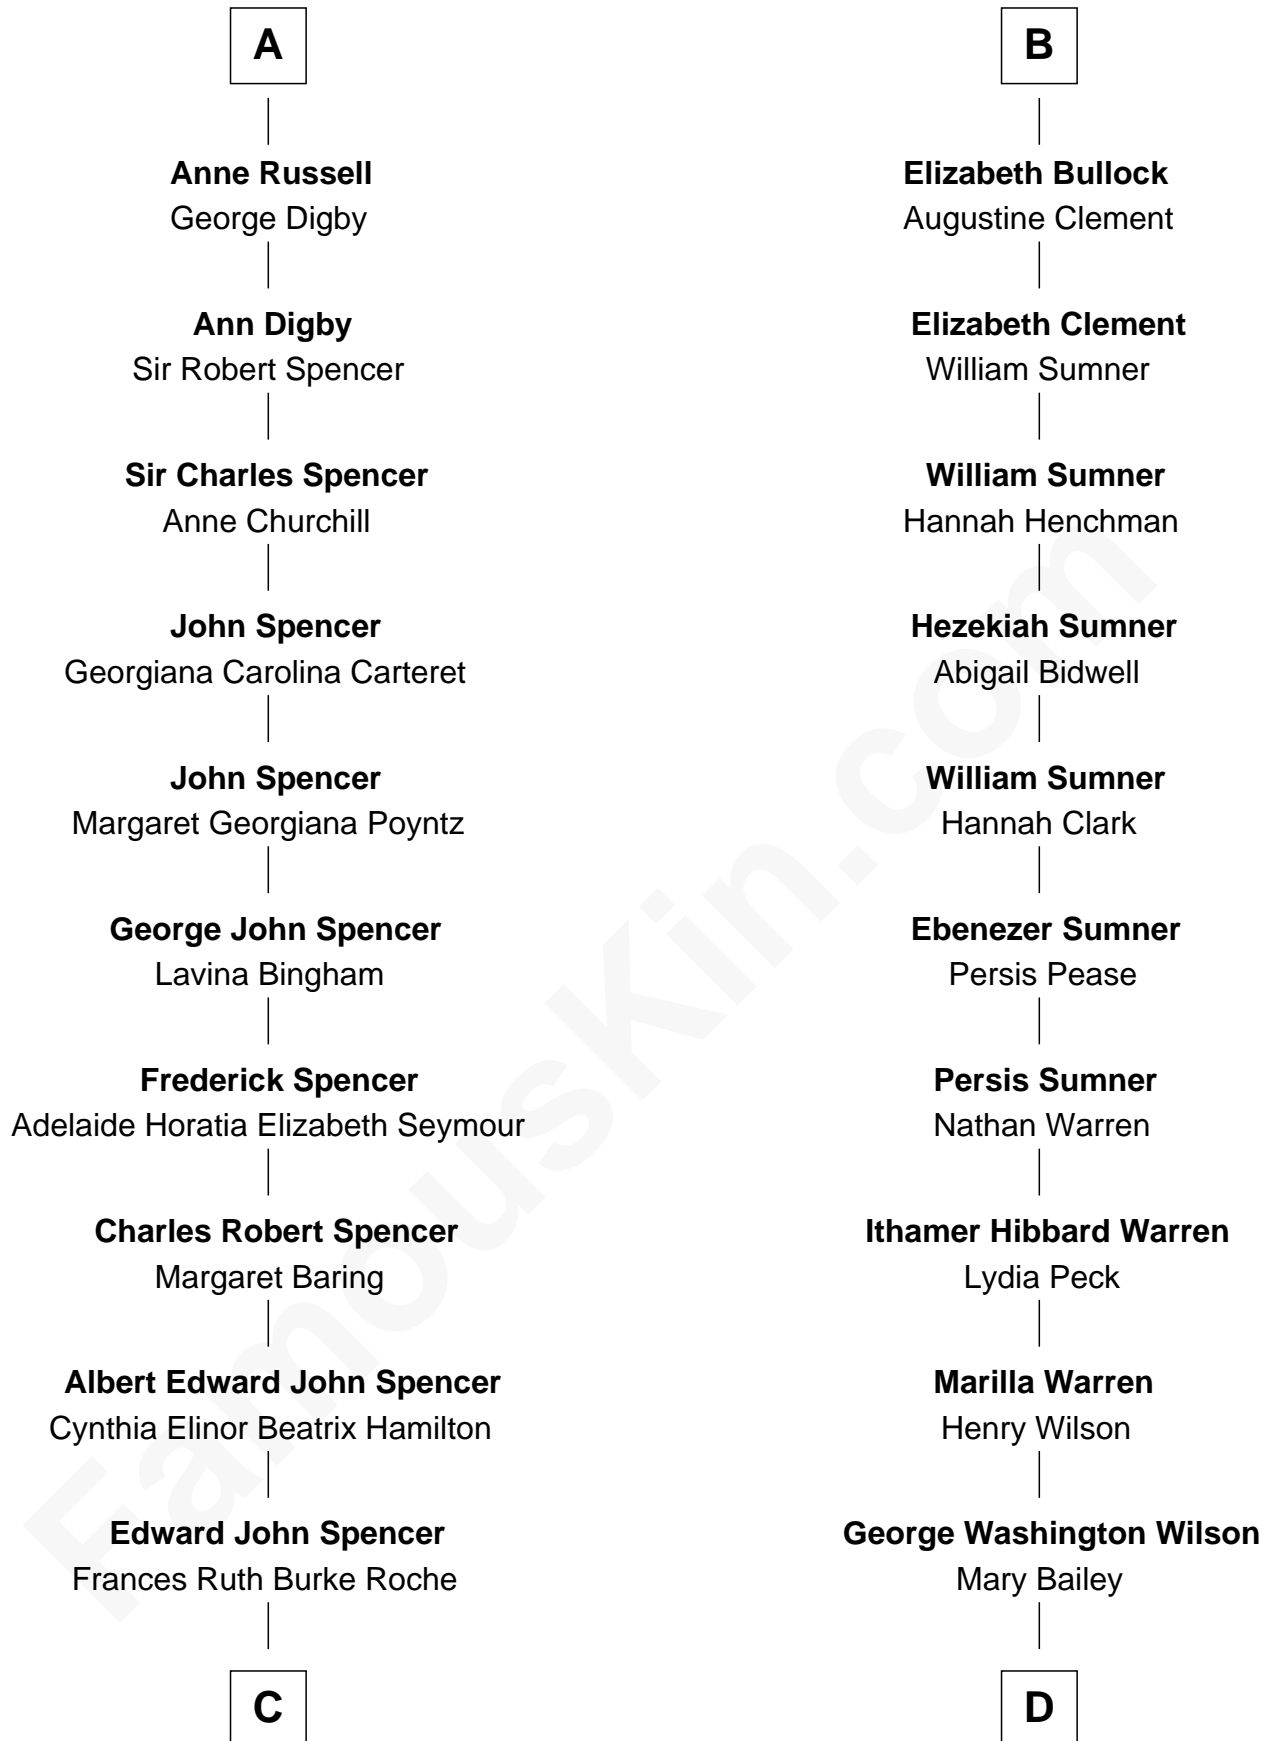

# FamousKin.com Relationship Chart of

**Prince William**

*Prince of Wales*

18th cousin 2 times removed of

**Carl Wilson**

*Co-Founder of The Beach Boys*

**Sir John Howard**

*with wife  
Alice Tendring*

*with wife  
Margaret de Plaiz*

**C**

**Princess Diana Frances Spencer**  
Charles III, King of the United Kingdom

**Prince William**  
*Prince of Wales*

**D**

**William Henry Wilson**  
Alta Lenora Chitwood