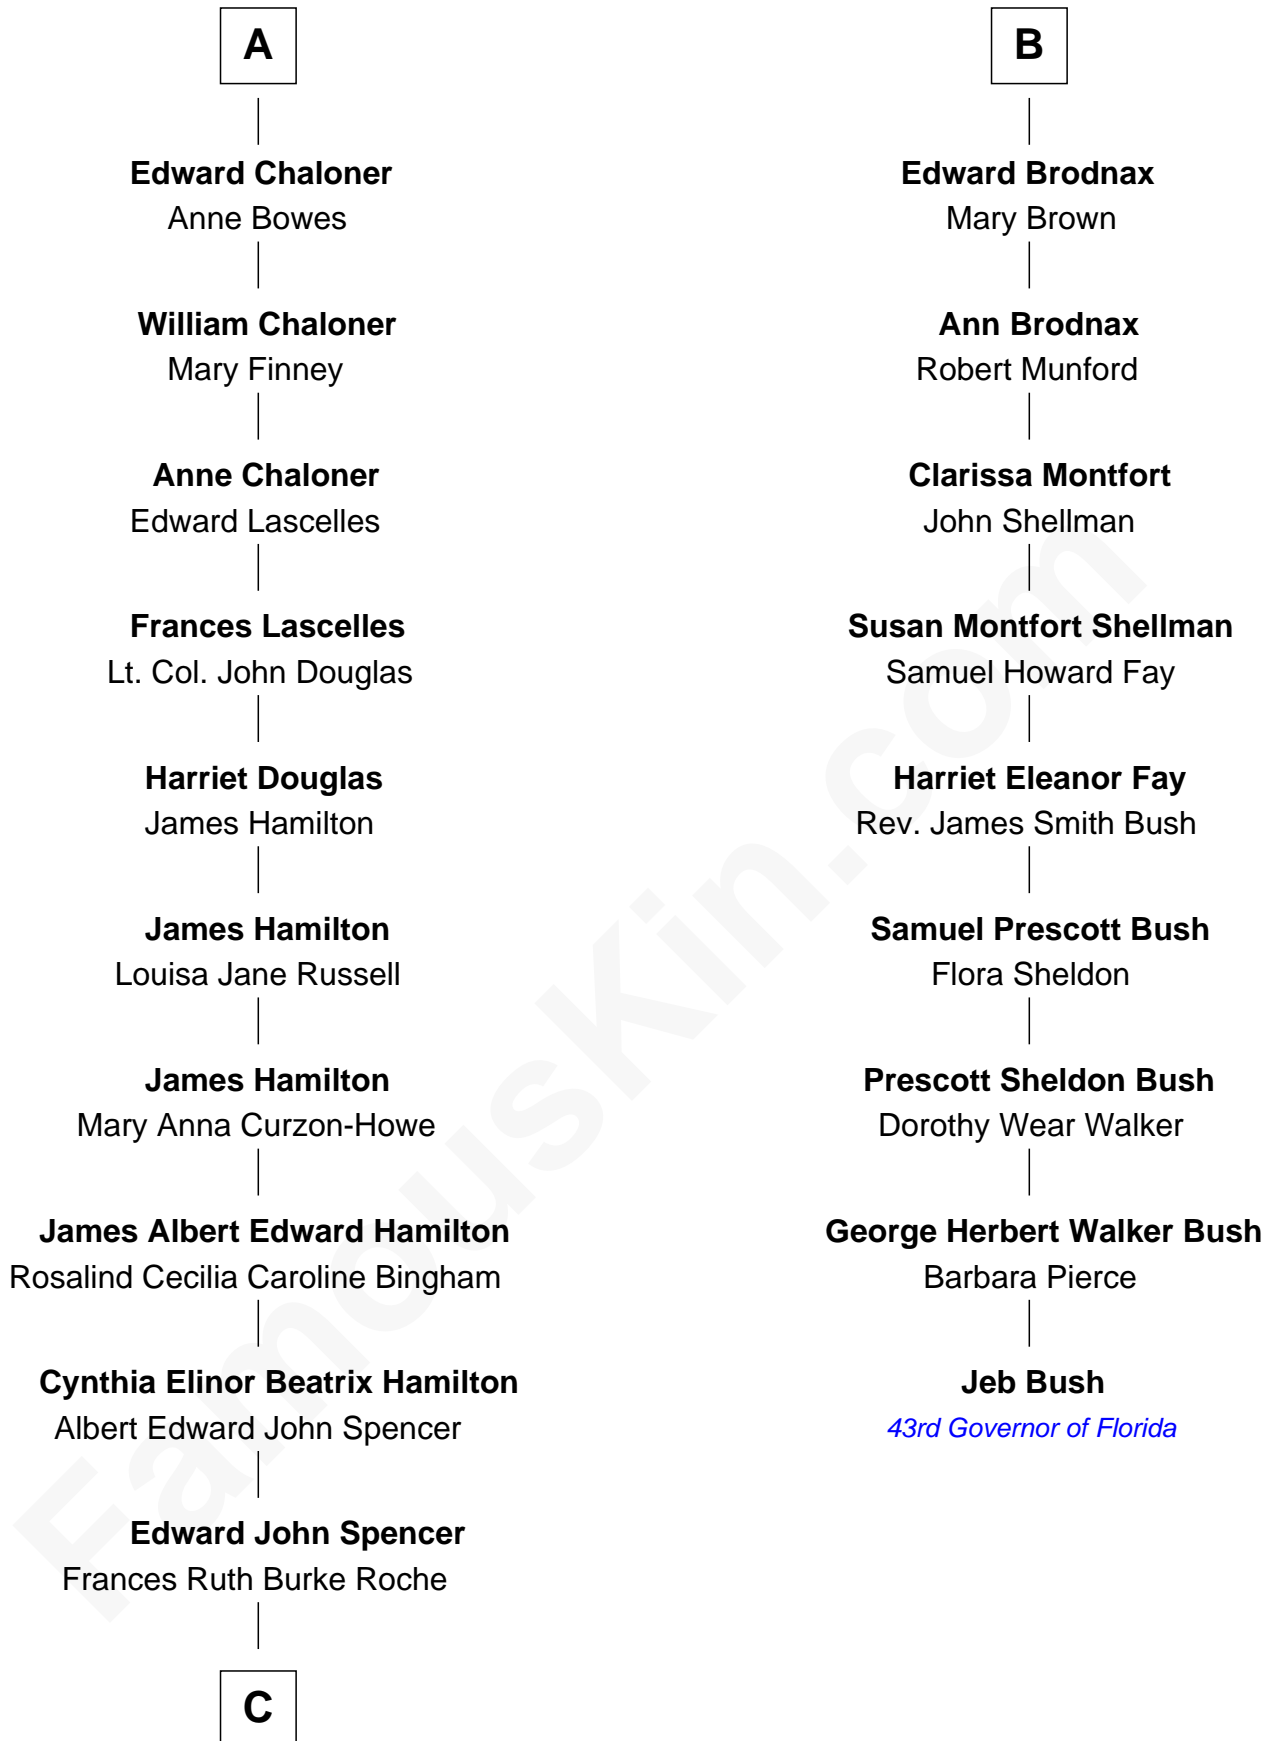

FamousKin.com

Relationship Chart of

Prince William

Prince of Wales

15th cousin 3 times removed of

Jeb Bush
43rd Governor of Florida

C

Princess Diana Frances Spencer
Charles III, King of the United Kingdom