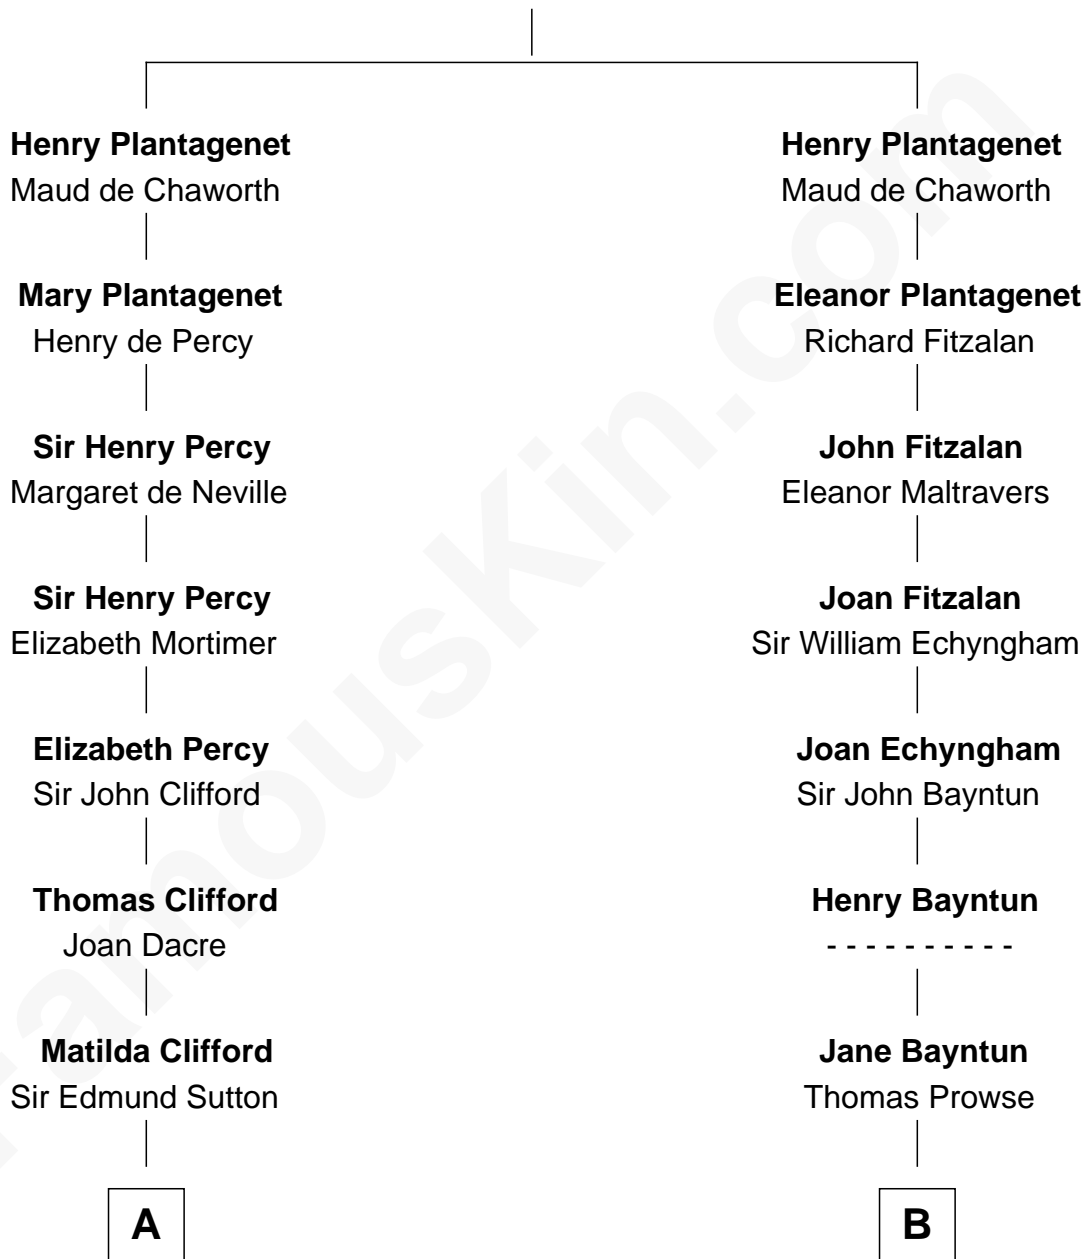

FamousKin.com Relationship Chart of

Prince William

Prince of Wales

21st cousin of

Jeb Bush

43rd Governor of Florida

Edmund Plantagenet

Blanche of Artois

C

Charles Robert Spencer

Margaret Baring

Albert Edward John Spencer

Cynthia Elinor Beatrix Hamilton

Edward John Spencer

Frances Ruth Burke Roche

Princess Diana Frances Spencer

Charles III, King of the United Kingdom

Prince William

Prince of Wales

D

Jonas James Pierce

Kate Pritzel

Scott Pierce

Mabel Marvin