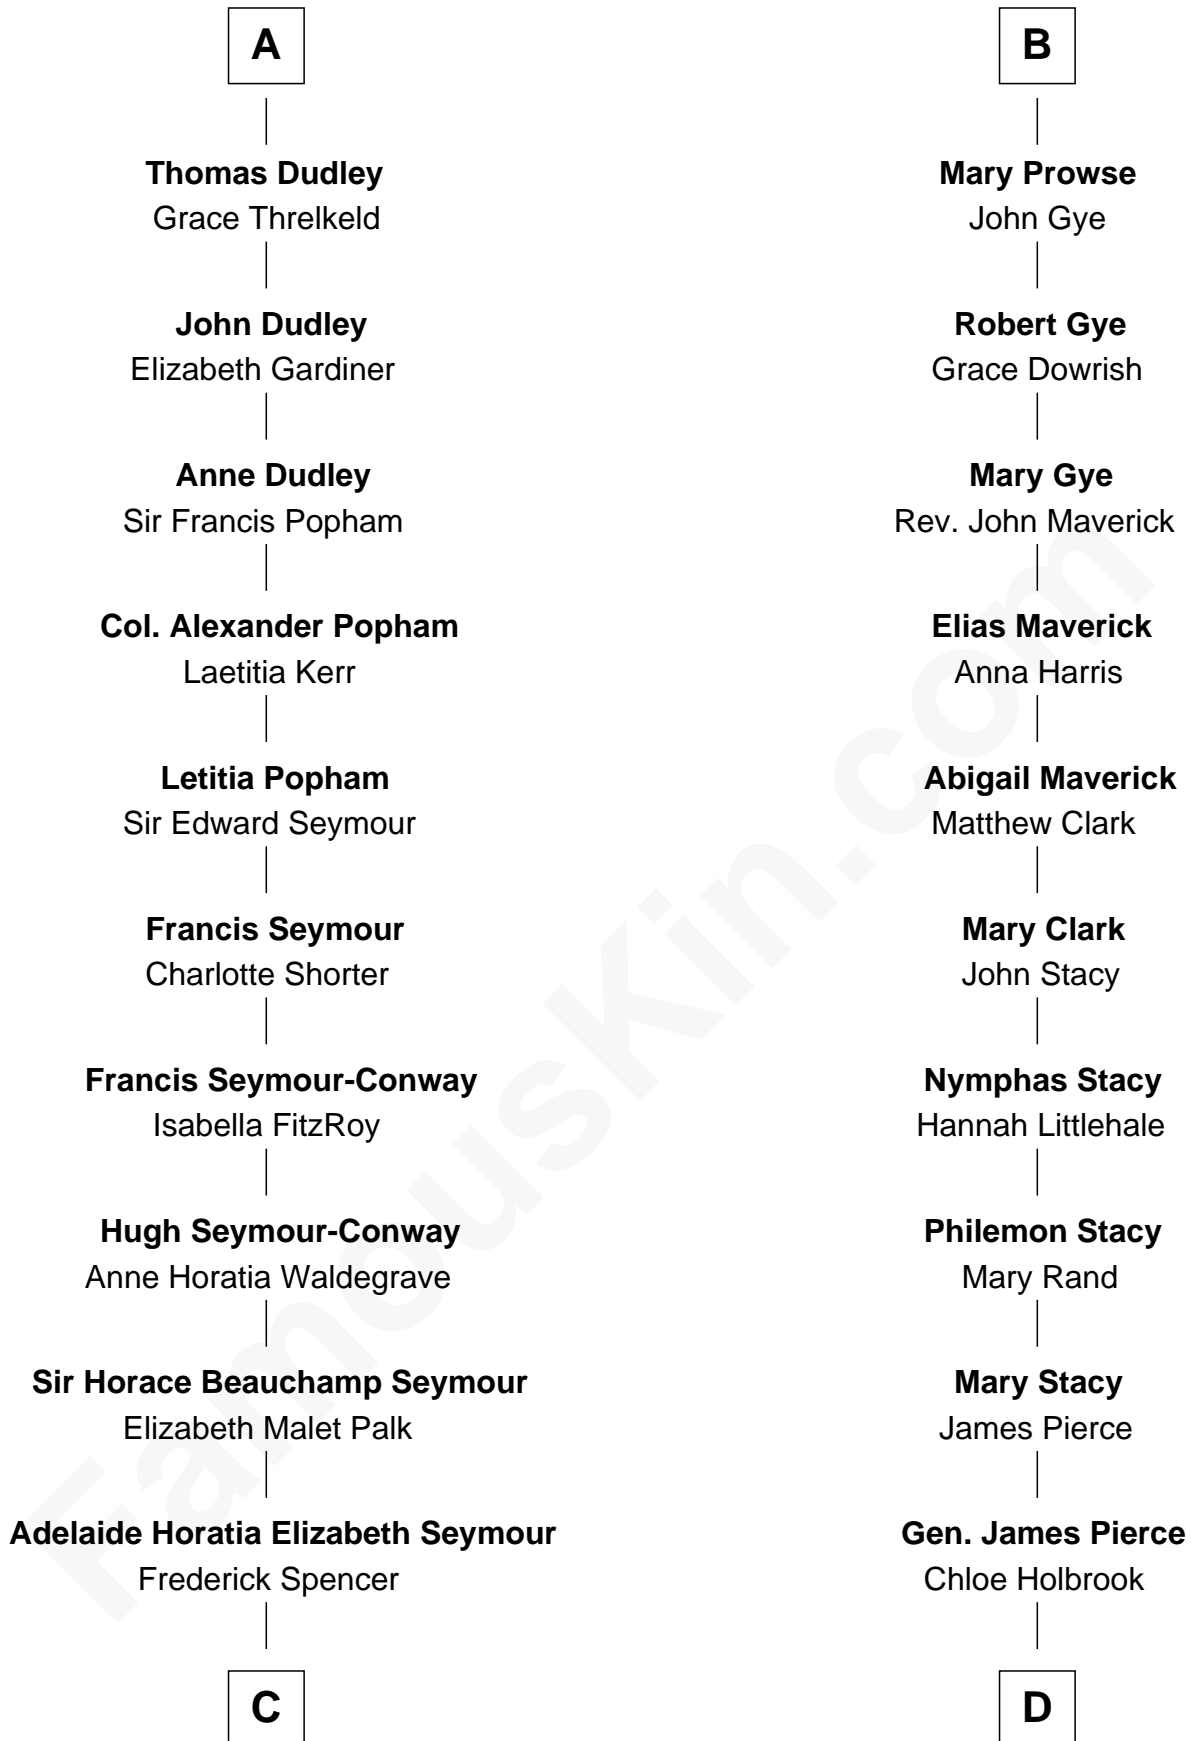

FamousKin.com Relationship Chart of

Prince William

Prince of Wales

21st cousin of

Jeb Bush

43rd Governor of Florida

Sir Patrick de Chaworth

Isabella de Beauchamp

C

Charles Robert Spencer

Margaret Baring

Albert Edward John Spencer

Cynthia Elinor Beatrix Hamilton

Edward John Spencer

Frances Ruth Burke Roche

Princess Diana Frances Spencer

Charles III, King of the United Kingdom

Prince William

Prince of Wales

D

Jonas James Pierce

Kate Pritzel

Scott Pierce

Mabel Marvin