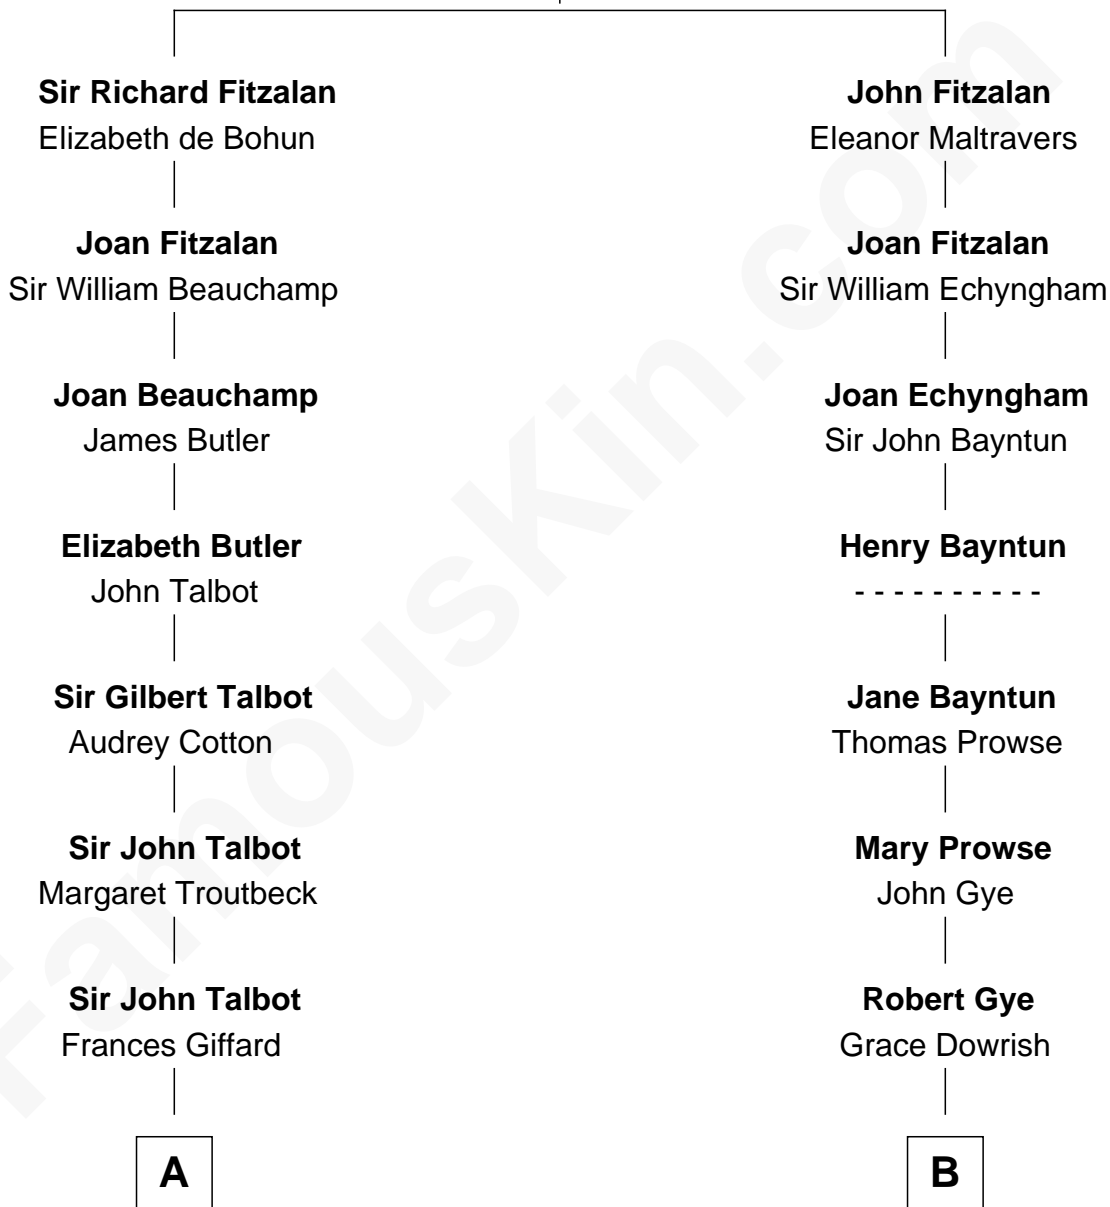

# FamousKin.com Relationship Chart of

**Prince William**

*Prince of Wales*

19th cousin 1 time removed of

**Jeb Bush**

*43rd Governor of Florida*

**Richard Fitzalan**  
Eleanor Plantagenet

**C**

**Elizabeth Bowes-Lyon**

George VI, King of the United Kingdom

**Elizabeth II, Queen of the United Kingdom**

Prince Philip of Edinburgh

**Charles III, King of the United Kingdom**

Princess Diana Frances Spencer

**Prince William**

*Prince of Wales*

**D**

**Marvin Pierce**

Pauline Robinson

**Barbara Pierce**

George Herbert Walker Bush

**Jeb Bush**