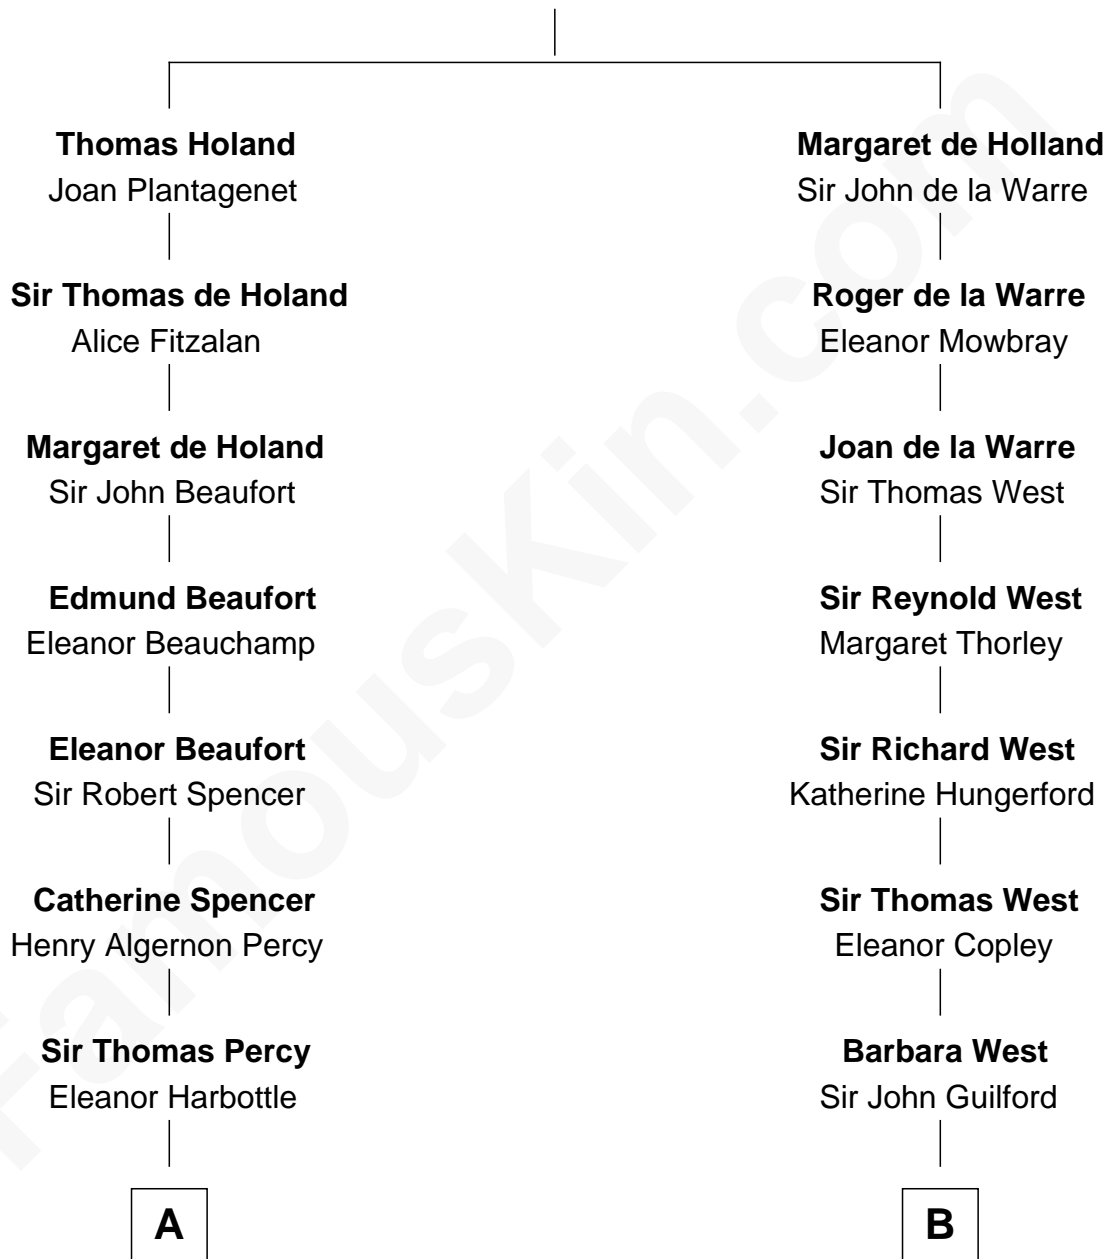

FamousKin.com Relationship Chart of

Prince William

Prince of Wales

21st cousin of

Jeb Bush

43rd Governor of Florida

Sir Robert de Holland

Maude la Zouche

A

Henry Percy
Katherine Neville

Henry Percy
Dorothy Devereux

Dorothy Percy
Robert Sydney

Dorothy Sydney
Henry Spencer

Sir Robert Spencer
Ann Digby

Sir Charles Spencer
Anne Churchill

John Spencer
Georgiana Carolina Carteret

John Spencer
Margaret Georgiana Poyntz

George John Spencer
Lavina Bingham

Frederick Spencer
Adelaide Horatia Elizabeth Seymour

C

B

Elizabeth Guilford
Sir William Cromer

Dorothy Cromer
William Seyliard

Elizabeth Seyliard
Cornelius Beresford