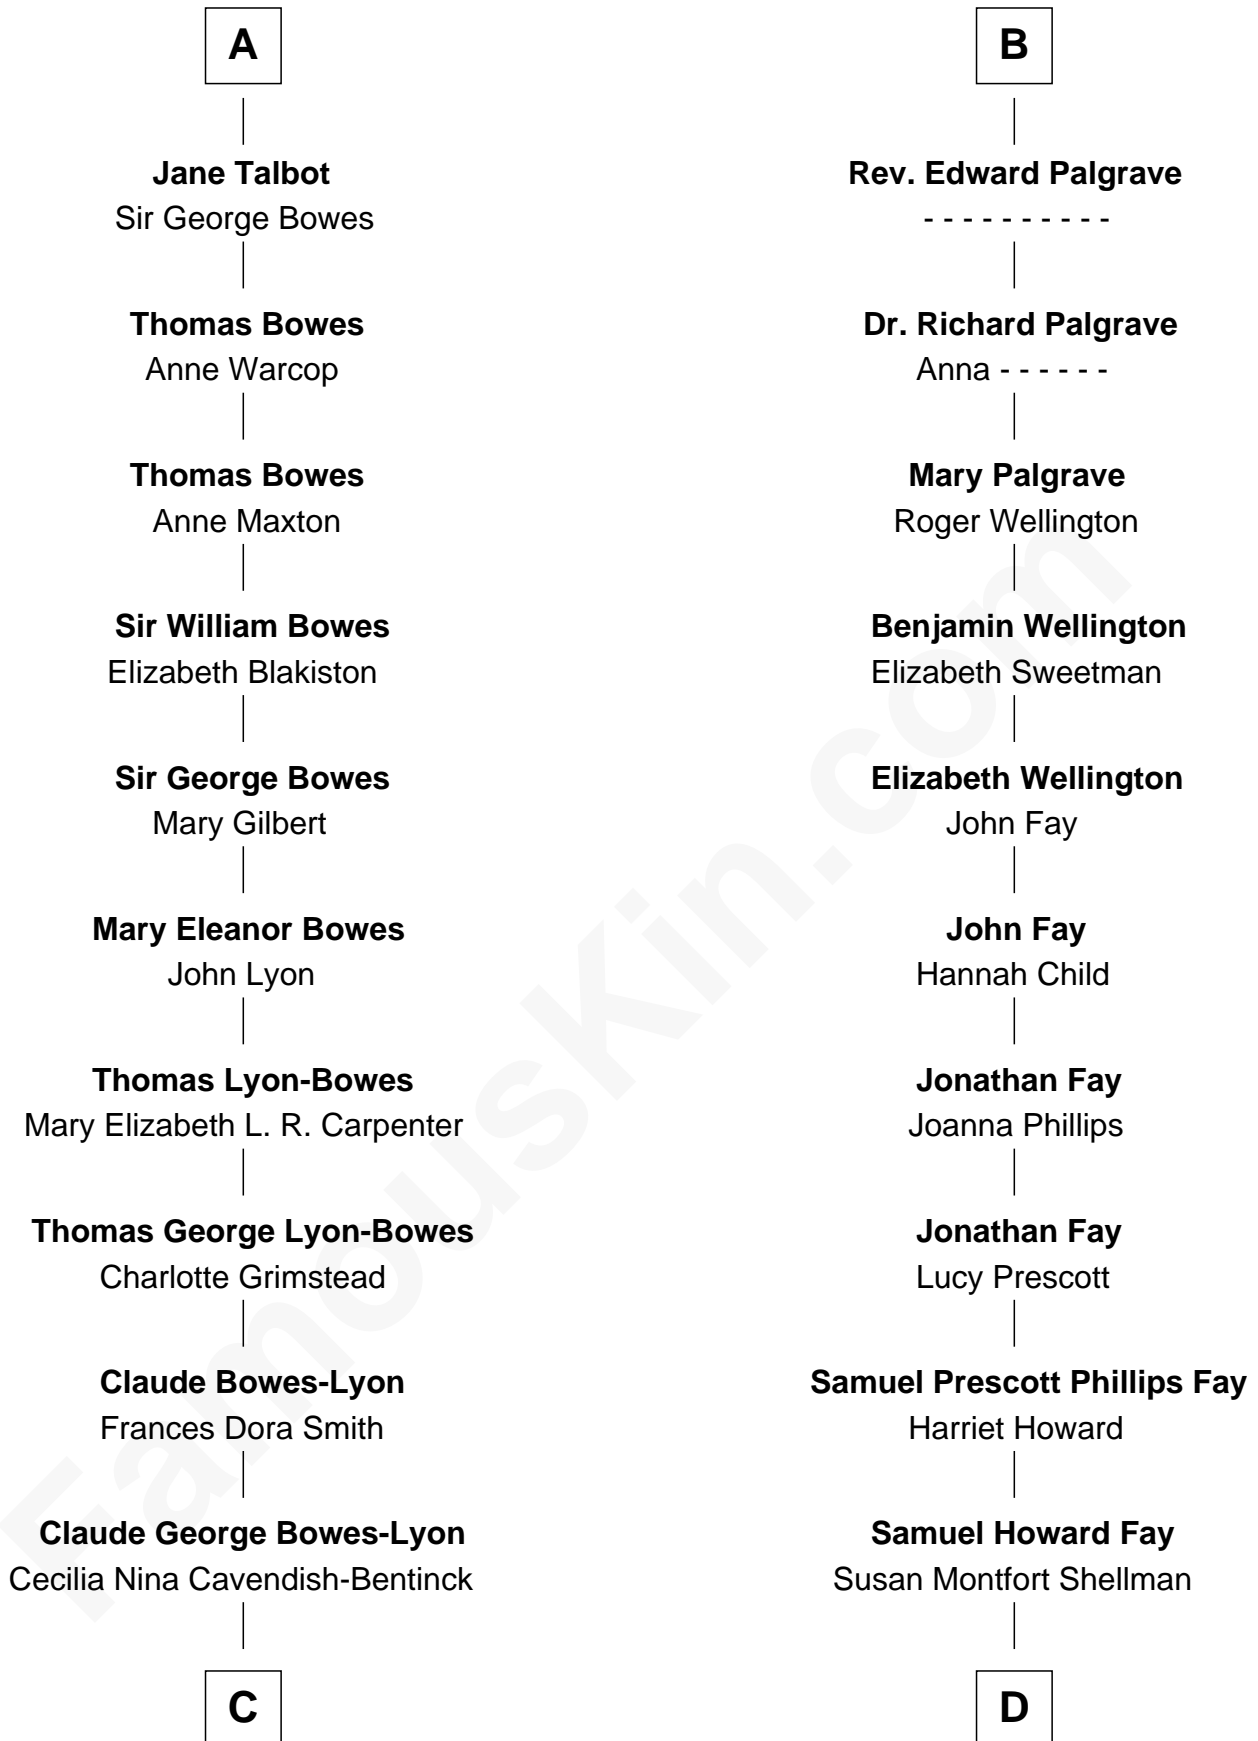

FamousKin.com Relationship Chart of

Prince William

Prince of Wales

20th cousin 1 time removed of

Jeb Bush

43rd Governor of Florida

Sir William de Bohun
Elizabeth de Badlesmere

C

Elizabeth Bowes-Lyon

George VI, King of the United Kingdom

Elizabeth II, Queen of the United Kingdom

Prince Philip of Edinburgh

Charles III, King of the United Kingdom

Princess Diana Frances Spencer

Prince William