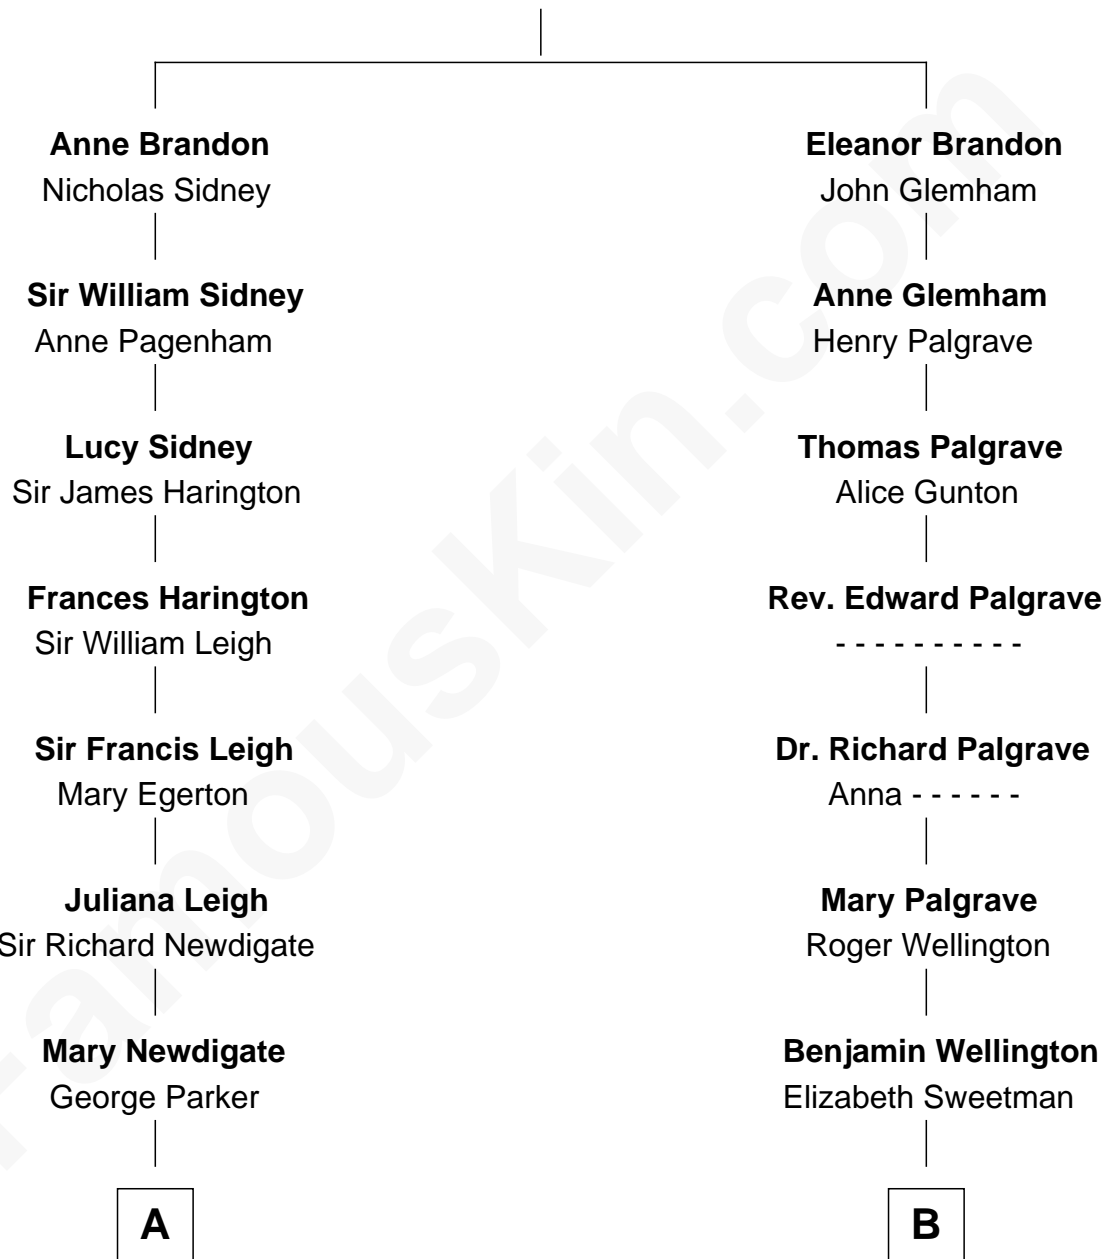

FamousKin.com Relationship Chart of

Prince William

Prince of Wales

17th cousin 1 time removed of

Jeb Bush

43rd Governor of Florida

Sir William Brandon

Elizabeth Wingfield

C

Princess Diana Frances Spencer
Charles III, King of the United Kingdom

Prince William
Prince of Wales

FamousKin.com