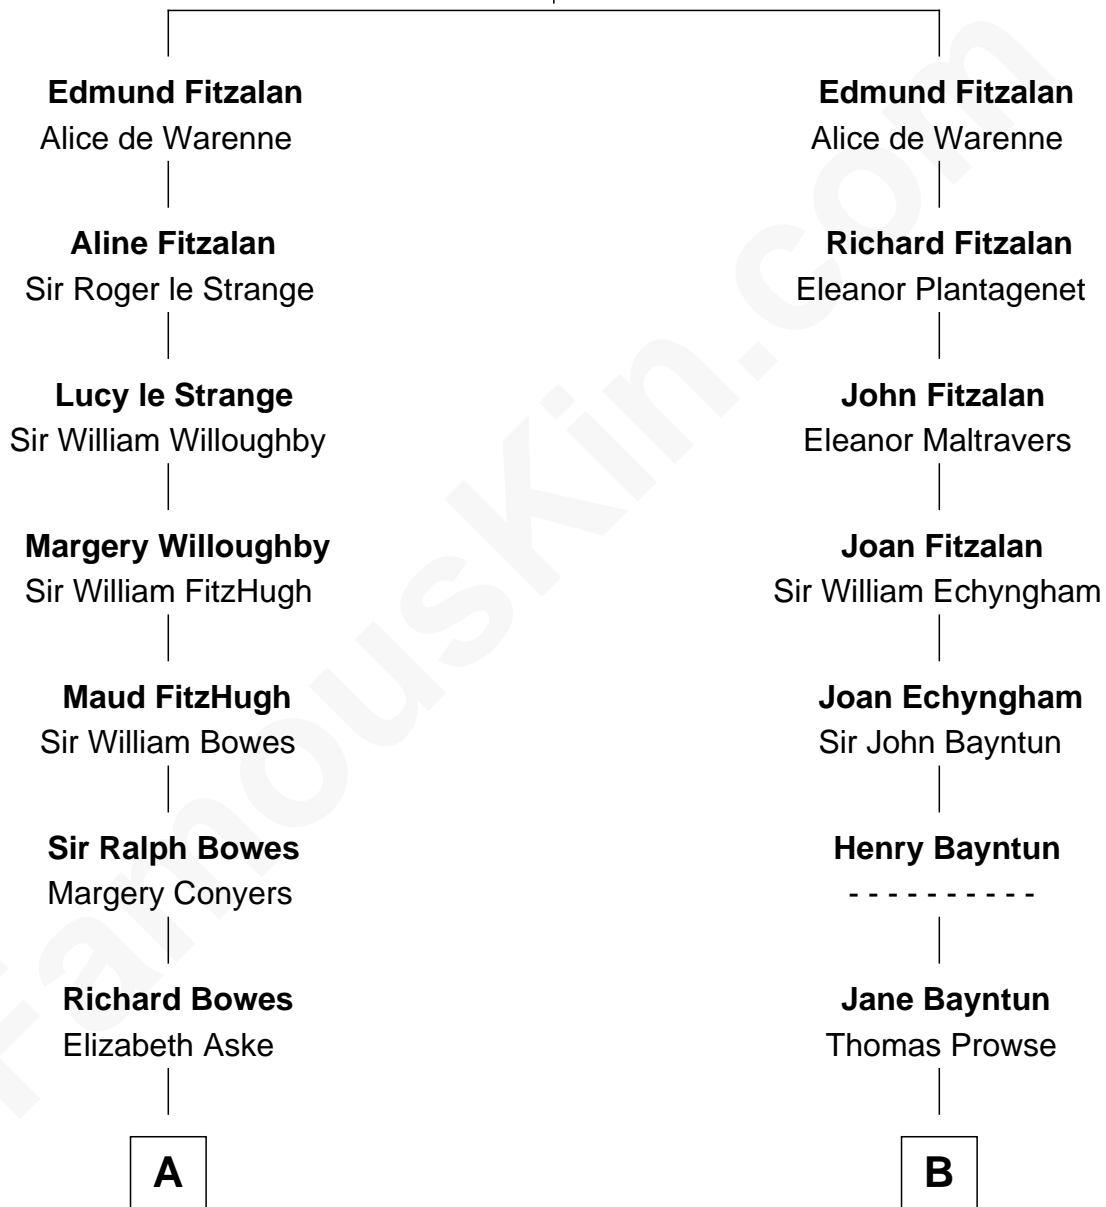

# FamousKin.com Relationship Chart of

**Prince William**

*Prince of Wales*

20th cousin 1 time removed of

**Jeb Bush**

*43rd Governor of Florida*

**Richard Fitzalan**

Alice de Saluzzo

**C**

**Elizabeth Bowes-Lyon**

George VI, King of the United Kingdom

**Elizabeth II, Queen of the United Kingdom**

Prince Philip of Edinburgh

**Charles III, King of the United Kingdom**

Princess Diana Frances Spencer

**Prince William**

*Prince of Wales*

**D**

**Jonas James Pierce**

Kate Pritzel

**Scott Pierce**

Mabel Marvin

**Marvin Pierce**