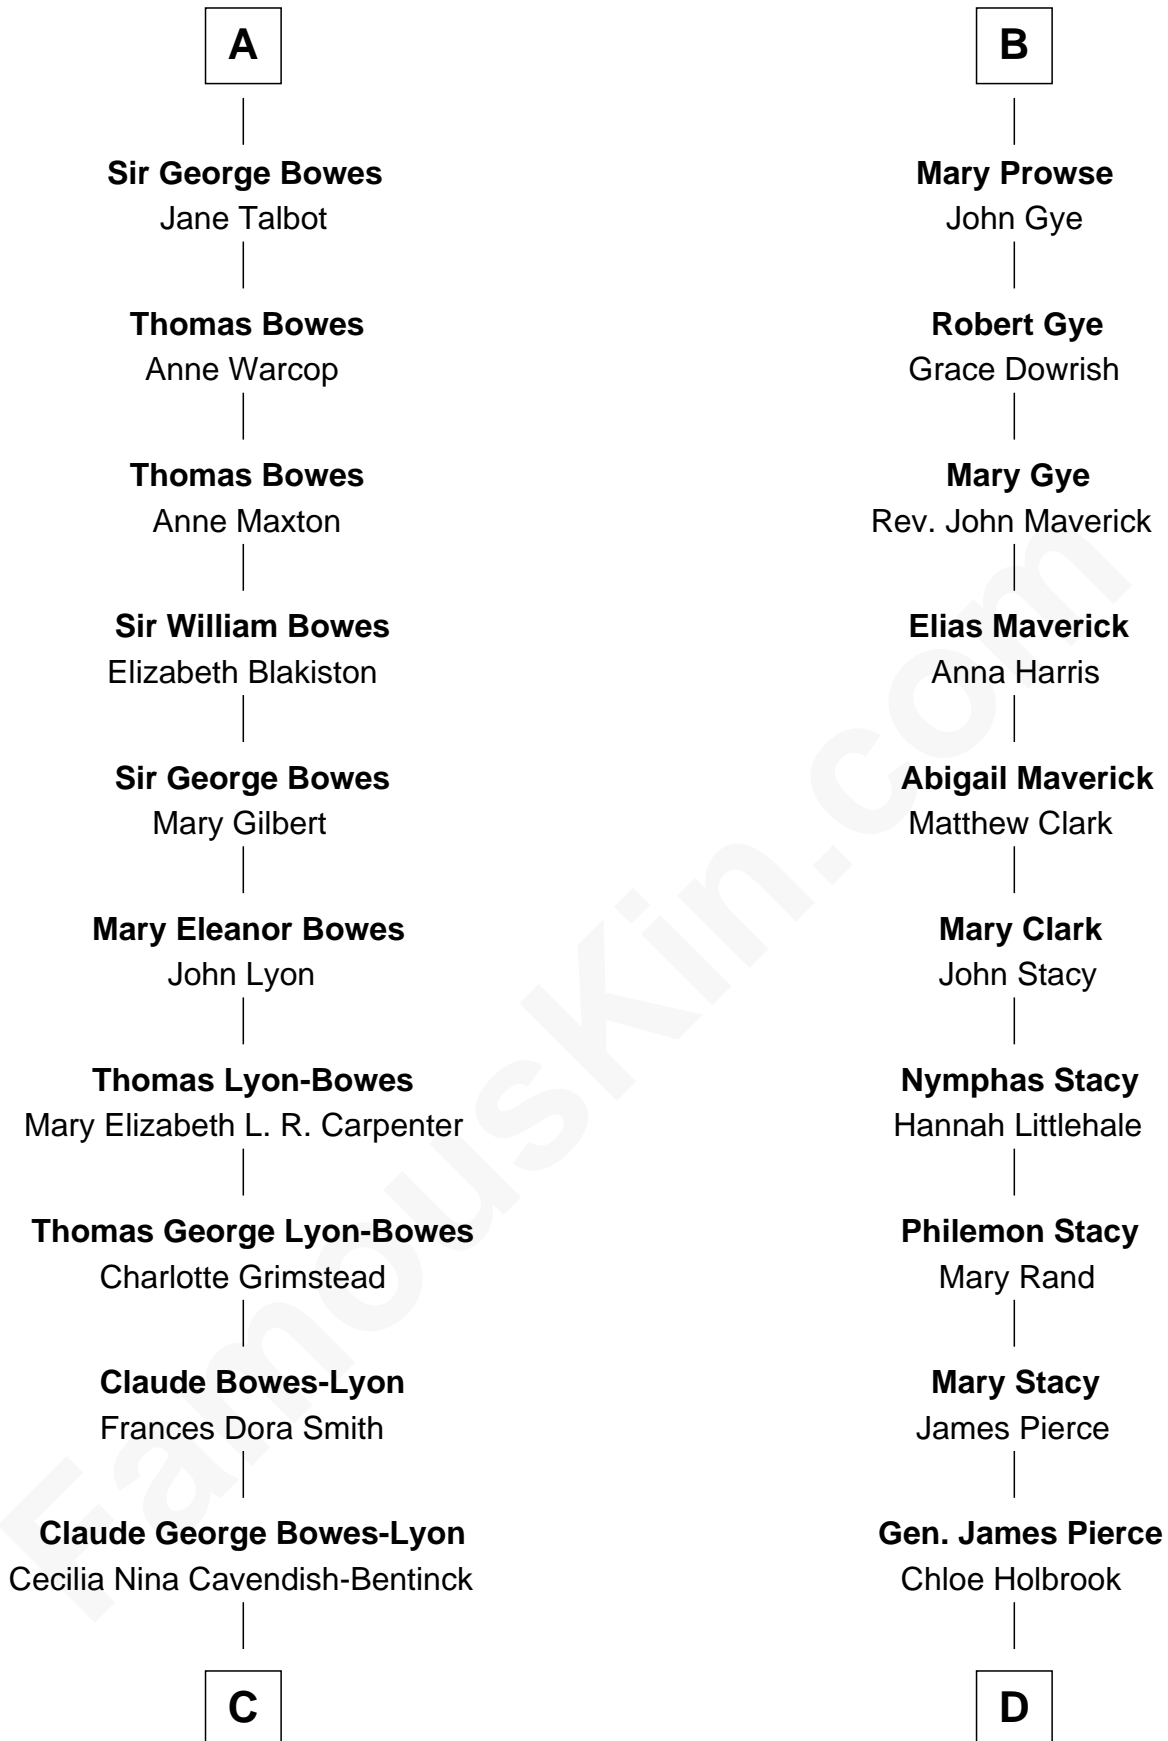

# FamousKin.com Relationship Chart of

**Prince William**

*Prince of Wales*

20th cousin 1 time removed of

**Jeb Bush**

*43rd Governor of Florida*

**Richard Fitzalan**

Alice de Saluzzo

**C**

**Elizabeth Bowes-Lyon**

George VI, King of the United Kingdom

**Elizabeth II, Queen of the United Kingdom**

Prince Philip of Edinburgh

**Charles III, King of the United Kingdom**

Princess Diana Frances Spencer

**Prince William**

*Prince of Wales*

**D**

**Jonas James Pierce**

Kate Pritzel

**Scott Pierce**

Mabel Marvin

**Marvin Pierce**