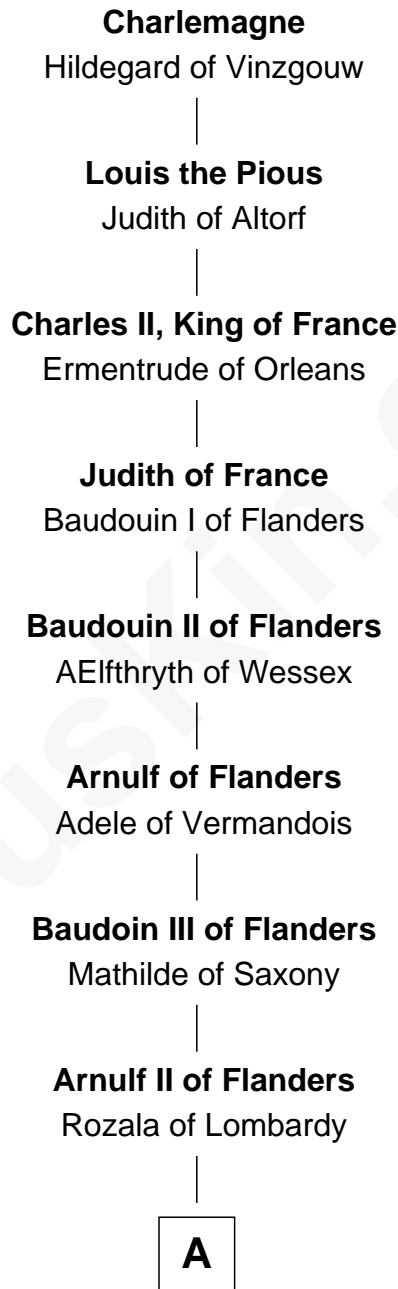

FamousKin.com Relationship Chart of

Prince William

Prince of Wales

35th Great-grandson of

Charlemagne

King of the Franks

A

Baudoin IV of Flanders

Ogive of Luxembourg

Baudoin V of Flanders

Adela of France

Matilda of Flanders

William I, King of England

Henry I, King of England

Maud of Scotland

Maud of England