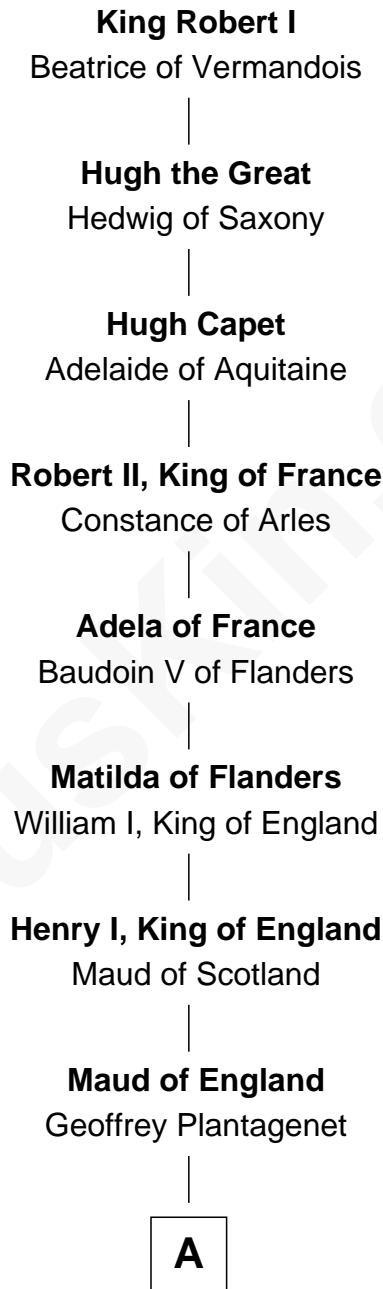

FamousKin.com Relationship Chart of

Prince William

Prince of Wales

30th Great-grandson of

King Robert I

King of France

A

Henry II, King of England

Eleanor of Aquitaine

John, King of England

----- De Warenne

Sir Richard FitzRoy

Rose de Dover

Isabel de Dover

Sir Maurice de Berkeley

Sir Thomas de Berkeley