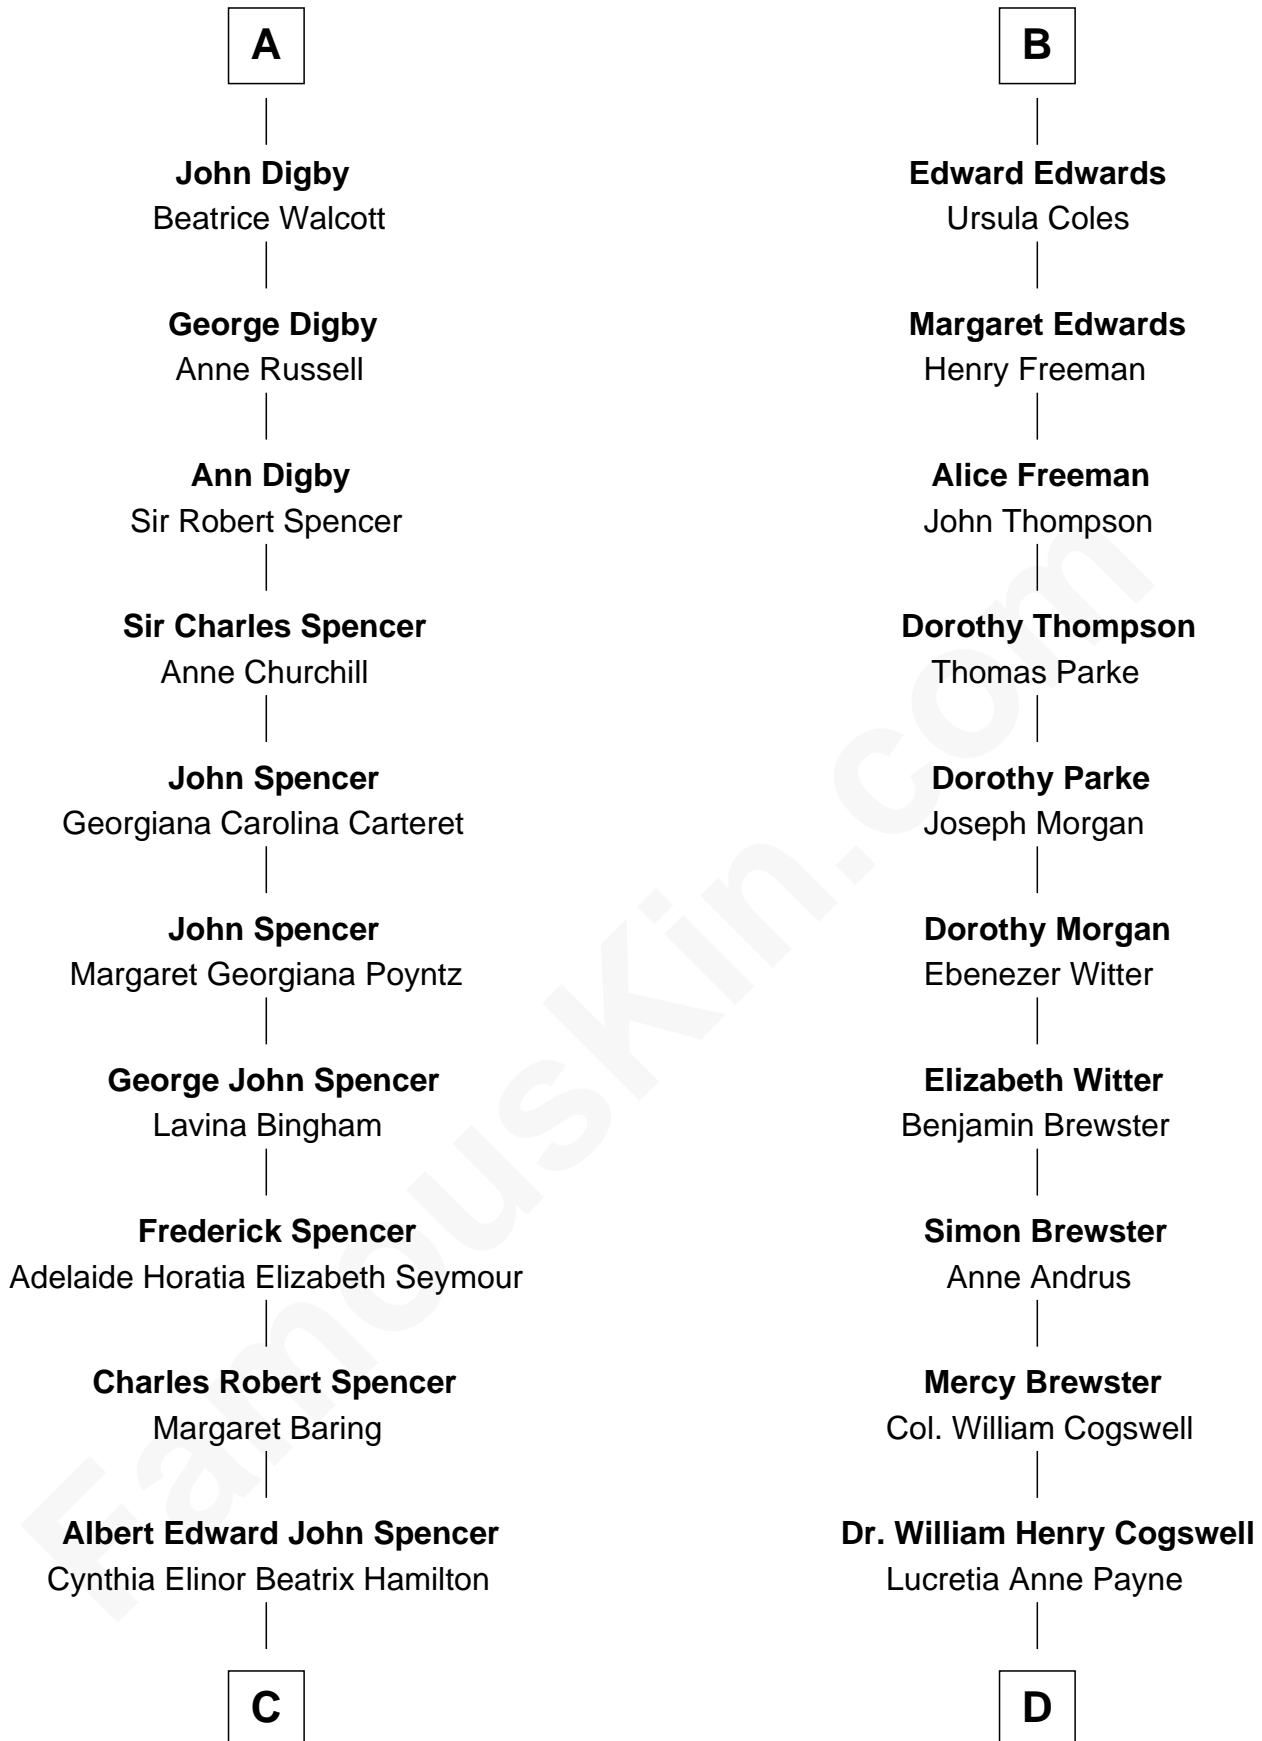

FamousKin.com Relationship Chart of

Prince William

Prince of Wales

19th cousin 1 time removed of

Thomas Pynchon

American Novelist

William de la Spine

Alice de Bruley

C

Edward John Spencer
Frances Ruth Burke Roche

Princess Diana Frances Spencer
Charles III, King of the United Kingdom

Prince William
Prince of Wales

D

Annie Payne Cogswell
William Lyon Pynchon

William Henry Chichele Pynchon
Carrie Susan Moyses