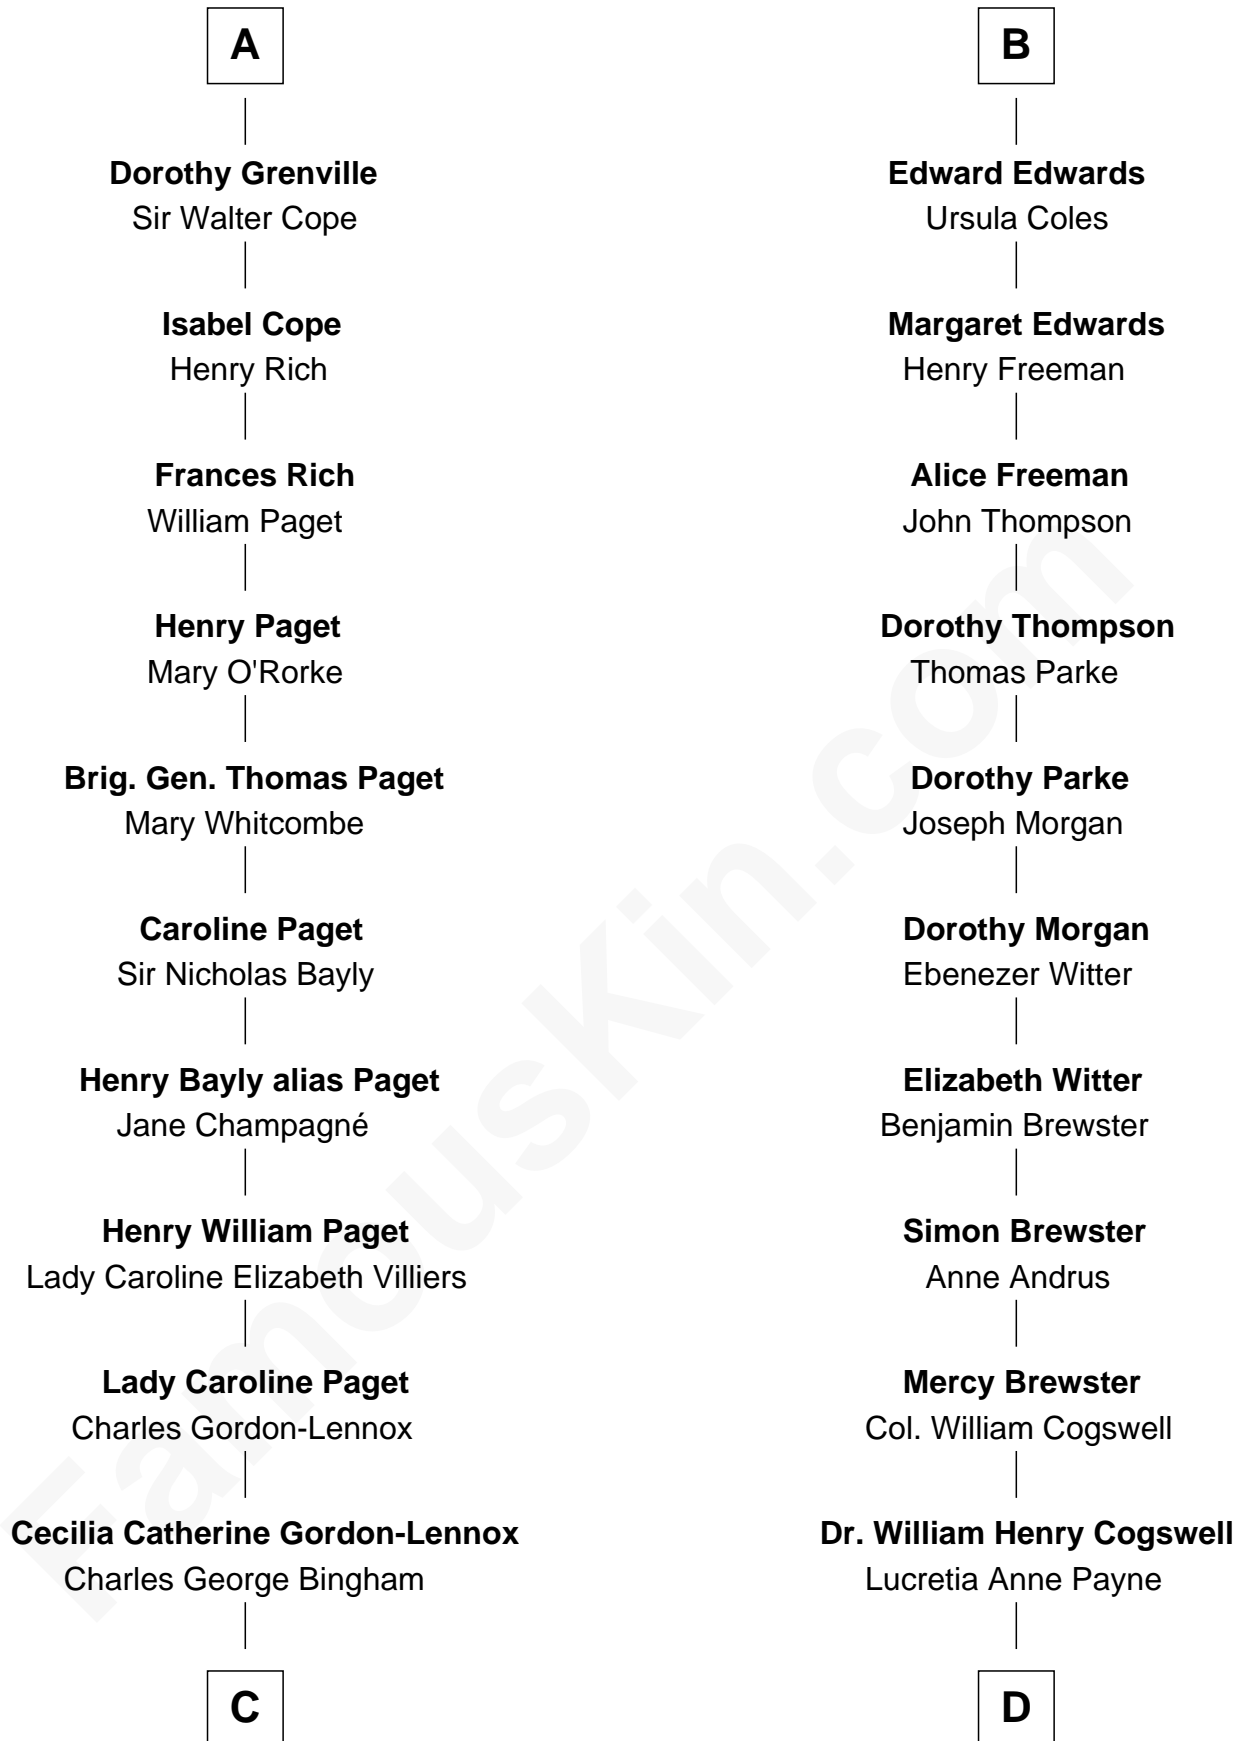

FamousKin.com Relationship Chart of

Prince William

Prince of Wales

20th cousin 1 time removed of

Thomas Pynchon

American Novelist

Sir John Giffard

Lucy de Morteyn

Sir Thomas Giffard
Elizabeth de Missenden

Roger Giffard
Isabel Stretle

Thomas Giffard
Eleanor Vaux

John Giffard
Agnes Winslow

Roger Giffard
Mary Nanseglos

John Giffard
Dorothy Dannett

Mary Giffard
Richard Grenville

A

Sir Thomas Giffard
Elizabeth de Missenden

Roger Giffard
Isabel Stretle

Thomas Giffard
Eleanor Vaux

John Giffard
Agnes Winslow

Thomas Giffard
Joan Langston

Amy Giffard
Richard Samwell

Susanna Samwell
Peter Edwards

B

C

Rosalind Cecilia Caroline Bingham

James Albert Edward Hamilton

Cynthia Elinor Beatrix Hamilton

Albert Edward John Spencer

Edward John Spencer

Frances Ruth Burke Roche