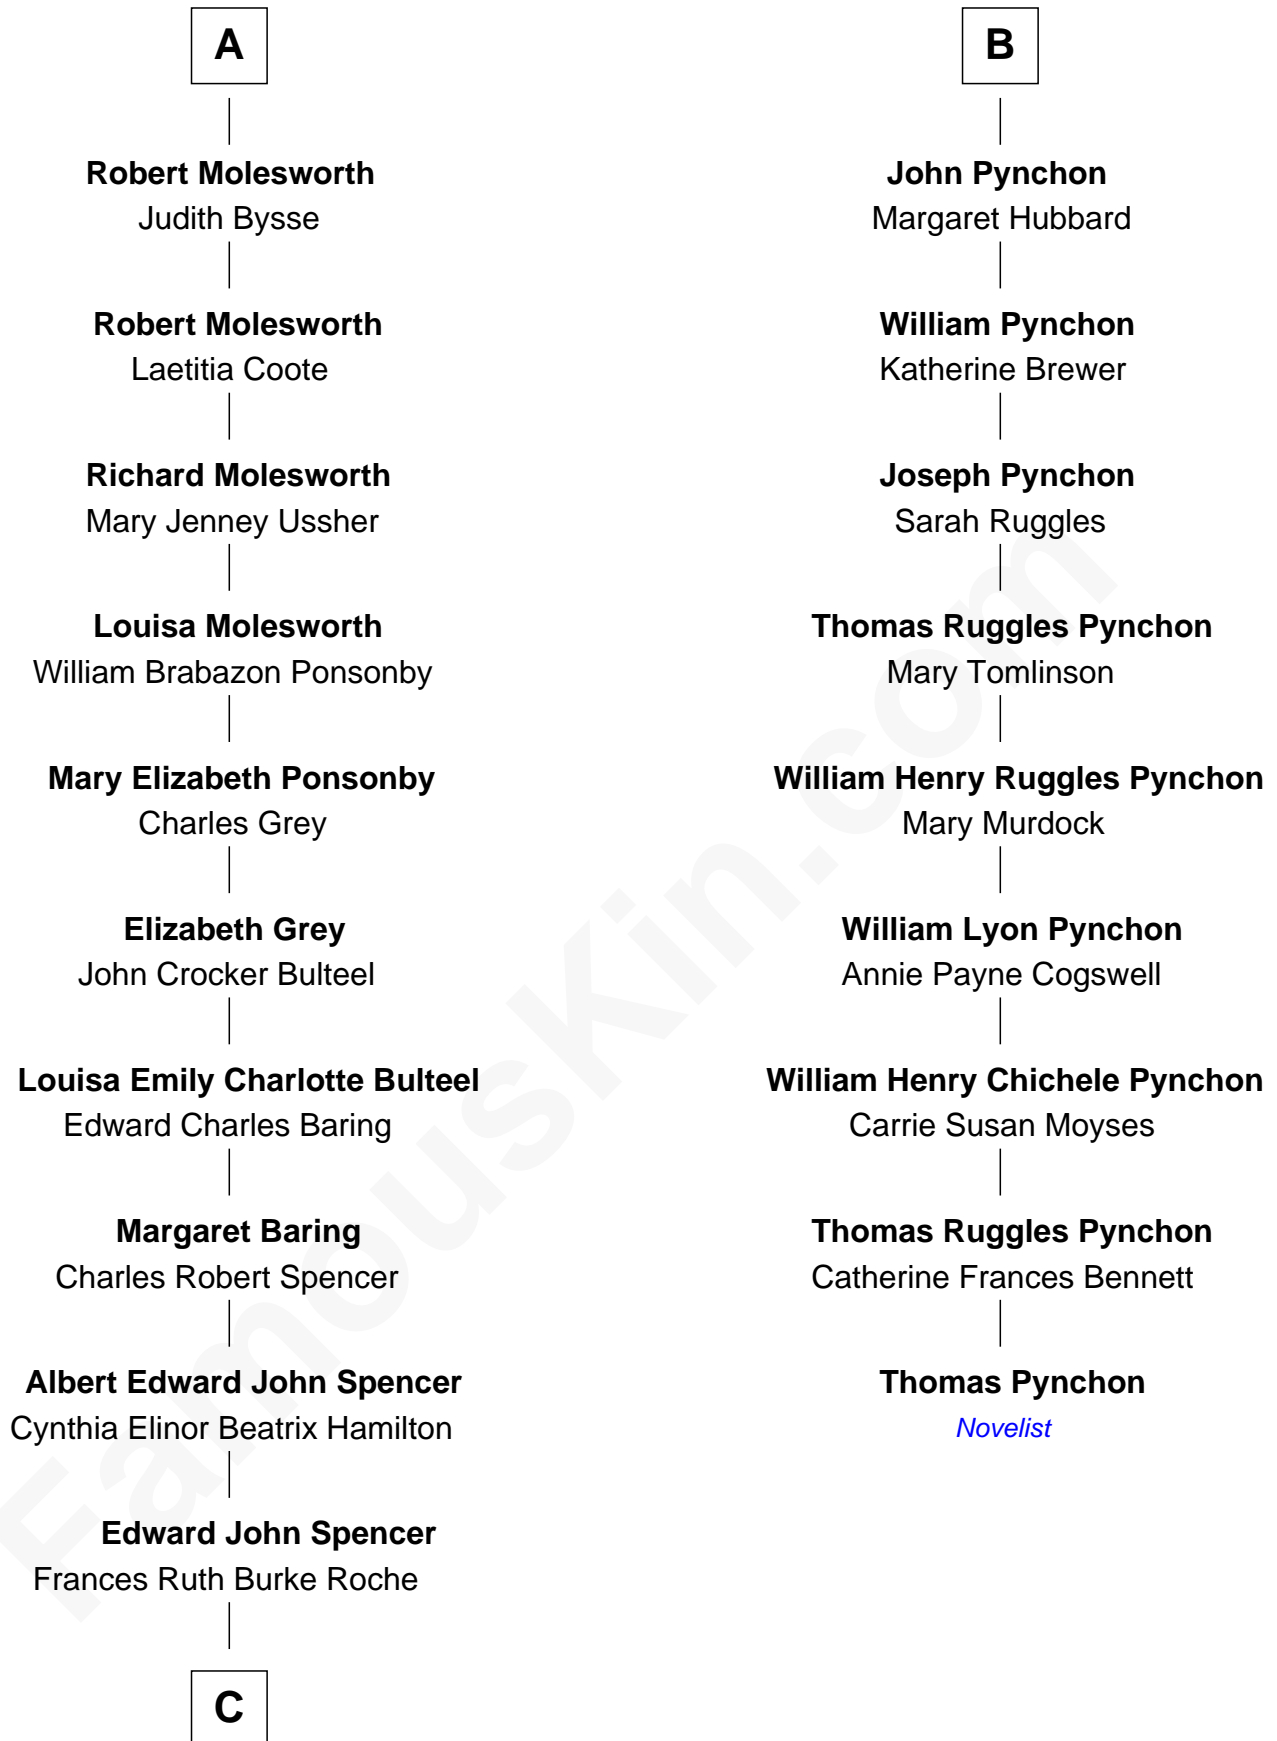

# FamousKin.com Relationship Chart of

**Prince William**

*Prince of Wales*

15th cousin 3 times removed of

**Thomas Pynchon**

*American Novelist*

**Sir Robert Corbet**

Margaret - - - - -

**Margaret Corbet**

Sir Francis Palmes

**Sir Francis Palmes**

Mary Hadnall

**Mary Palmes**

William Molesworth

**A**

**Mary Corbet**

Mary Bonner

**Bridget Yonge**

George Wyllys

**Amy Wyllys**

Maj. John Pynchon

**B**

**C**

**Princess Diana Frances Spencer**  
Charles III, King of the United Kingdom

**Prince William**  
*Prince of Wales*

FamousKin.com