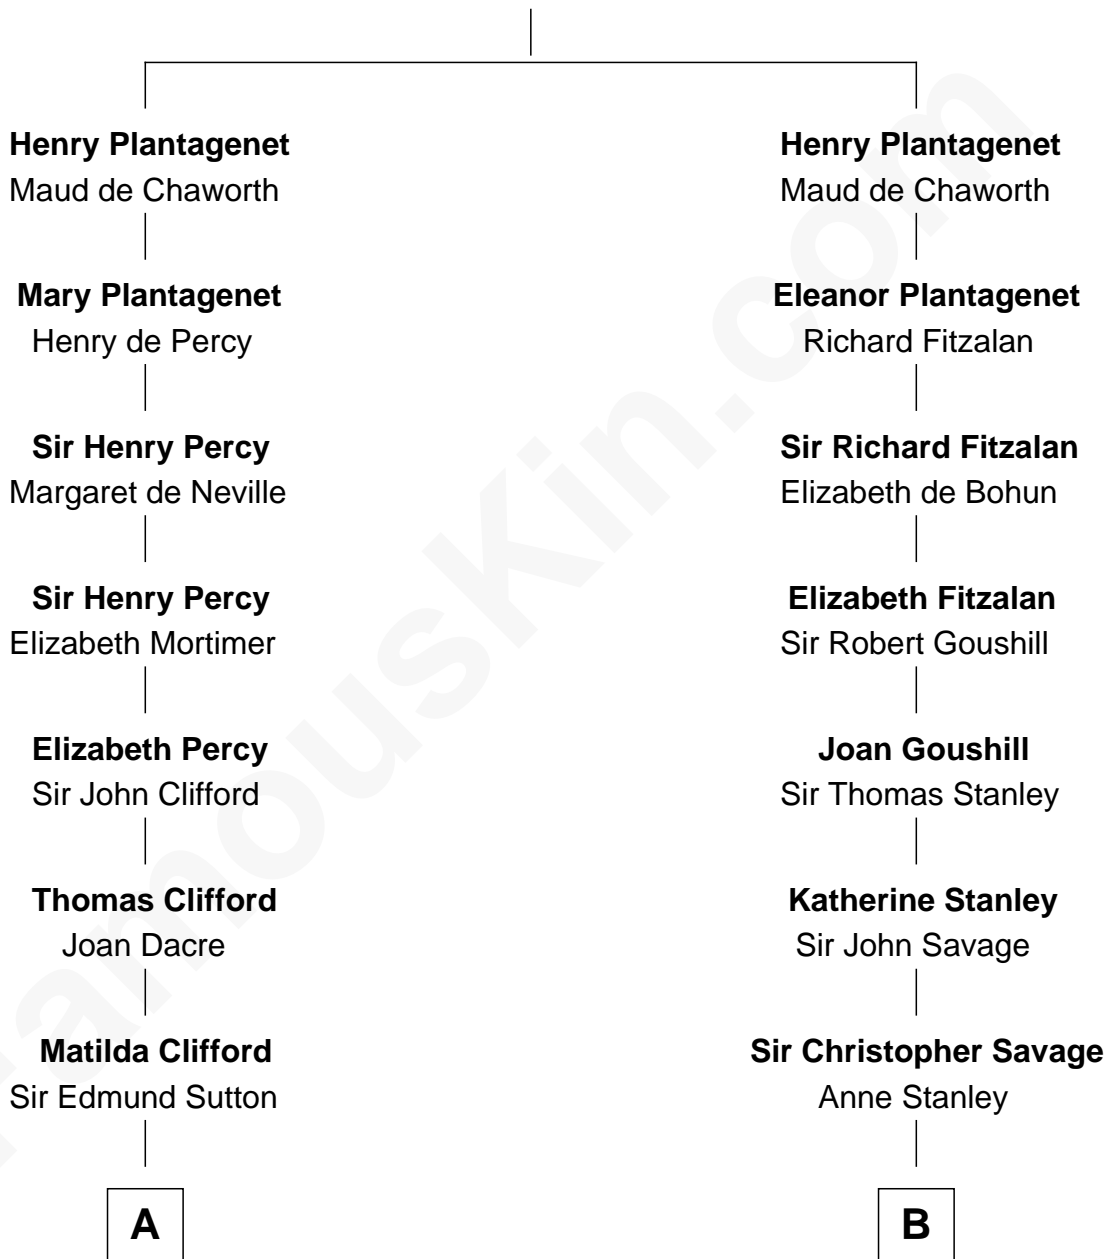

FamousKin.com Relationship Chart of

Prince William

Prince of Wales

20th cousin 1 time removed of

Thomas Pynchon

American Novelist

Edmund Plantagenet

Blanche of Artois

C

Charles Robert Spencer

Margaret Baring

Albert Edward John Spencer

Cynthia Elinor Beatrix Hamilton

Edward John Spencer

Frances Ruth Burke Roche

Princess Diana Frances Spencer

Charles III, King of the United Kingdom

Prince William

Prince of Wales

D

William Lyon Pynchon

Annie Payne Cogswell

William Henry Chichele Pynchon

Carrie Susan Moyses