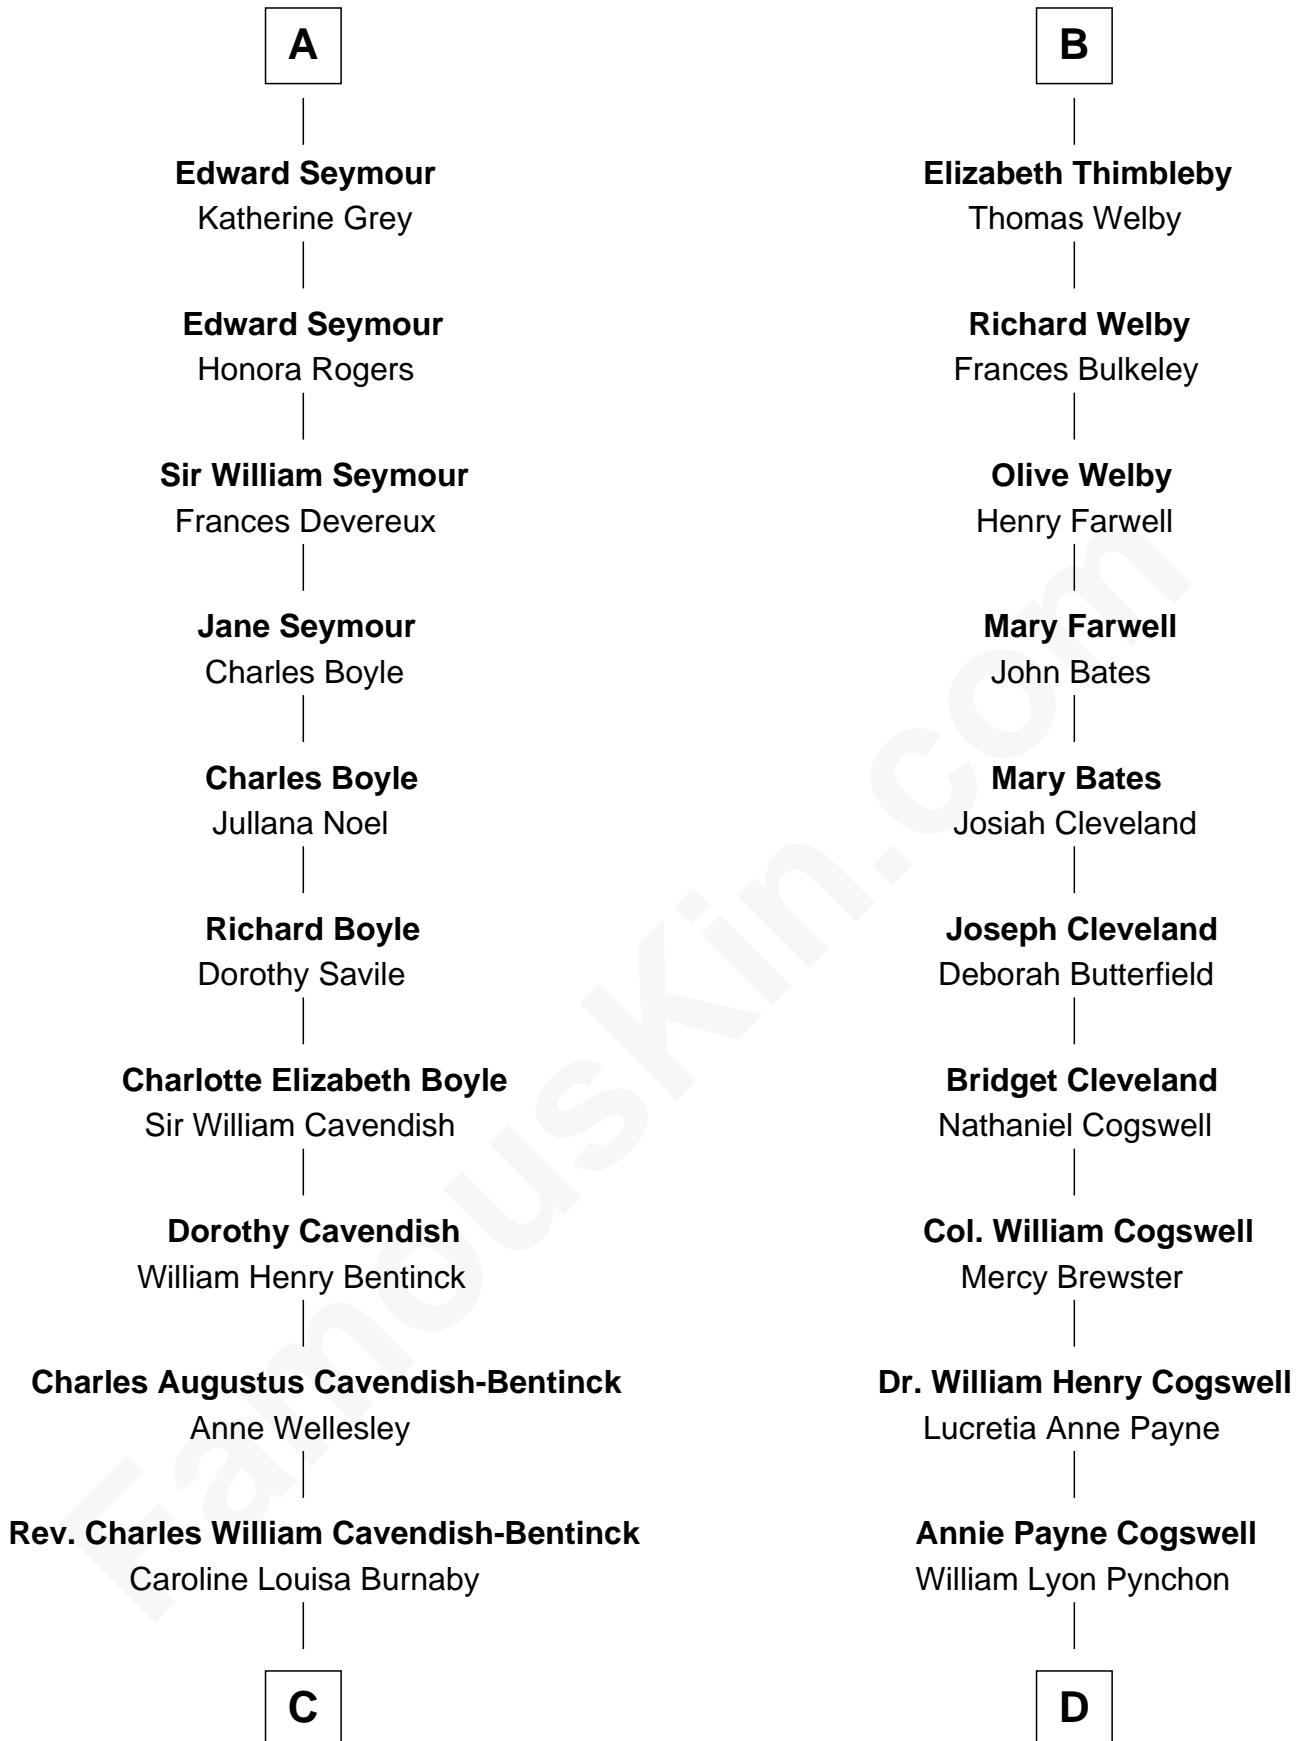

FamousKin.com
Relationship Chart of
Prince William
Prince of Wales

19th cousin 2 times removed of
Thomas Pynchon
American Novelist

C

Cecilia Nina Cavendish-Bentinck

Claude George Bowes-Lyon

Elizabeth Bowes-Lyon

George VI, King of the United Kingdom

Elizabeth II, Queen of the United Kingdom

Prince Philip of Edinburgh

Charles III, King of the United Kingdom

Princess Diana Frances Spencer

Prince William

Prince of Wales