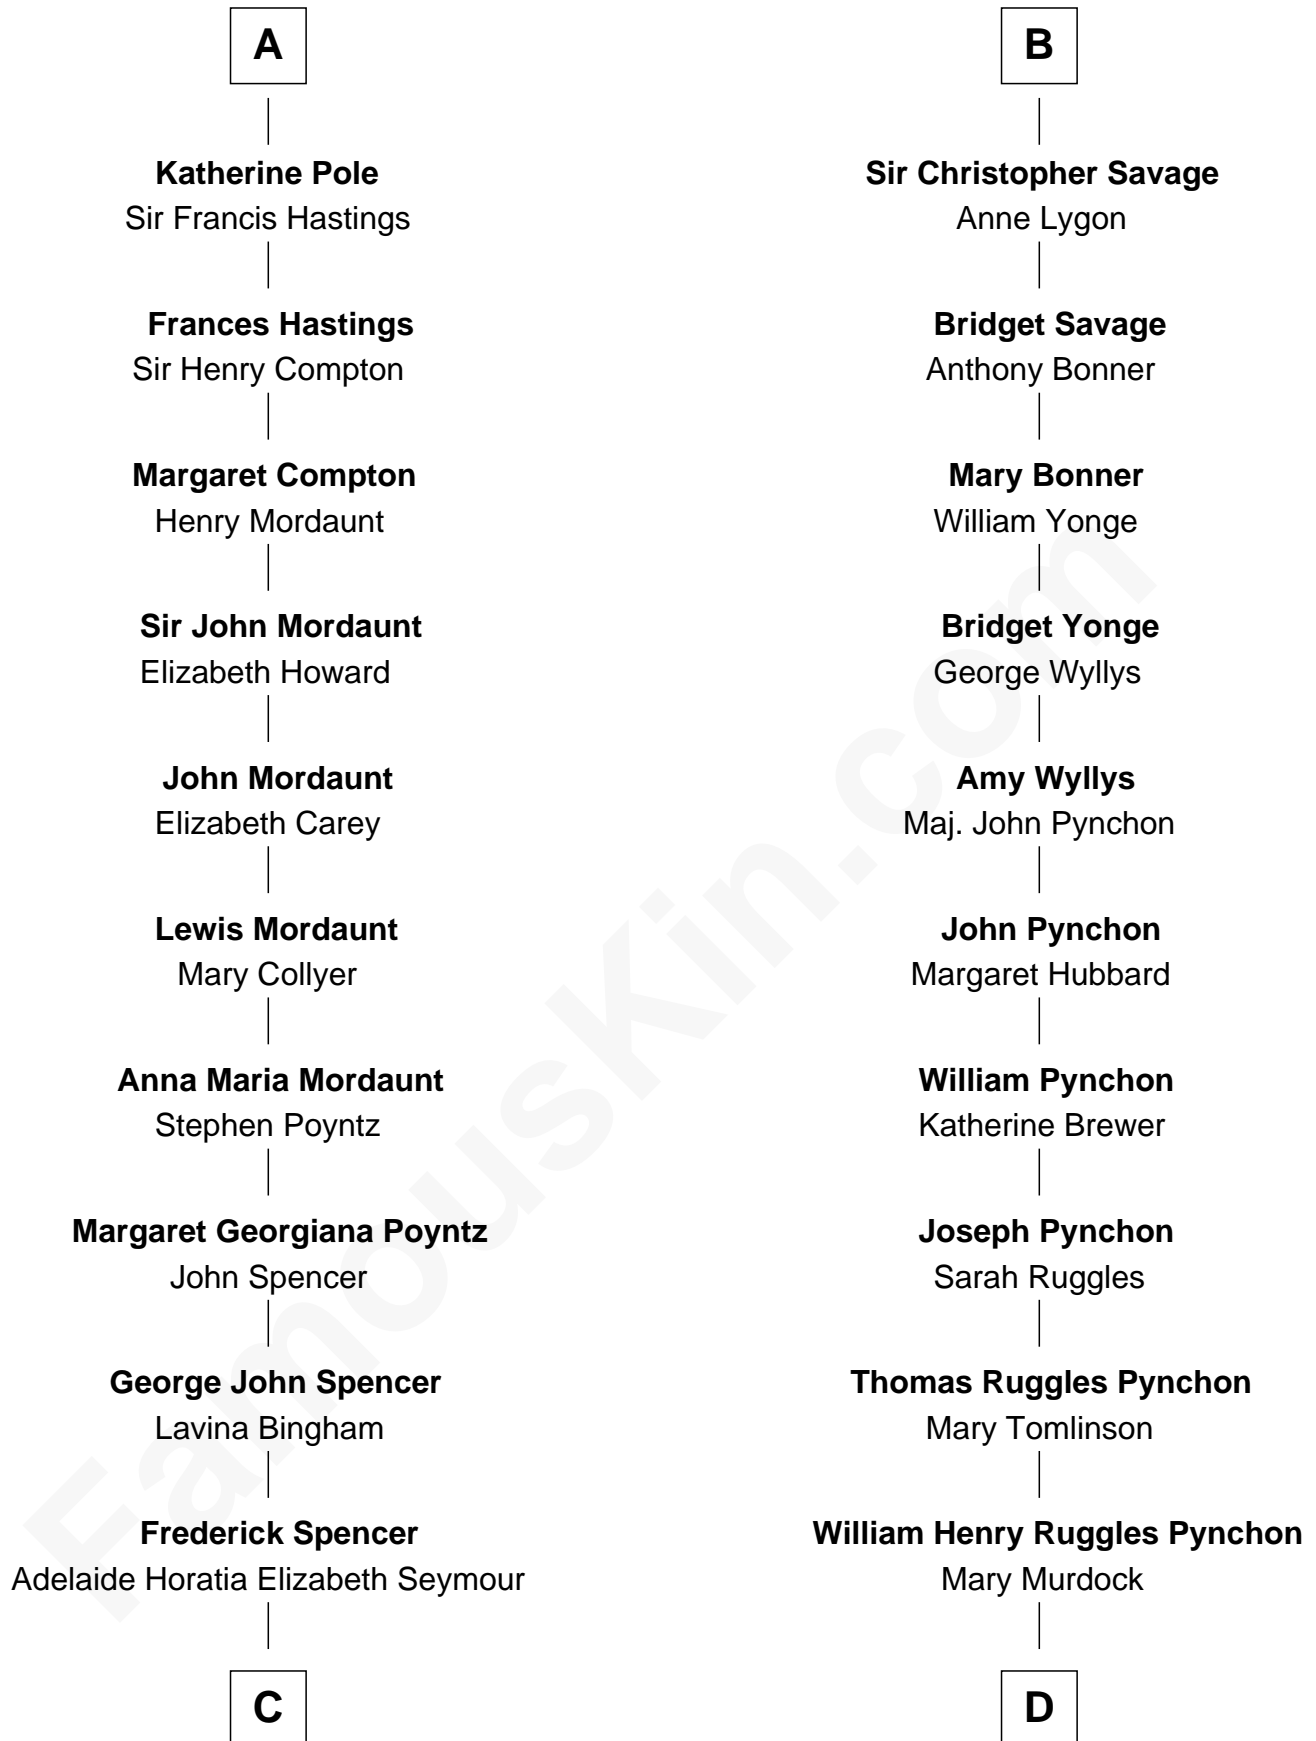

FamousKin.com Relationship Chart of

Prince William

Prince of Wales

20th cousin 1 time removed of

Thomas Pynchon

American Novelist

C

Charles Robert Spencer

Margaret Baring

Albert Edward John Spencer

Cynthia Elinor Beatrix Hamilton

Edward John Spencer

Frances Ruth Burke Roche

Princess Diana Frances Spencer

Charles III, King of the United Kingdom

Prince William