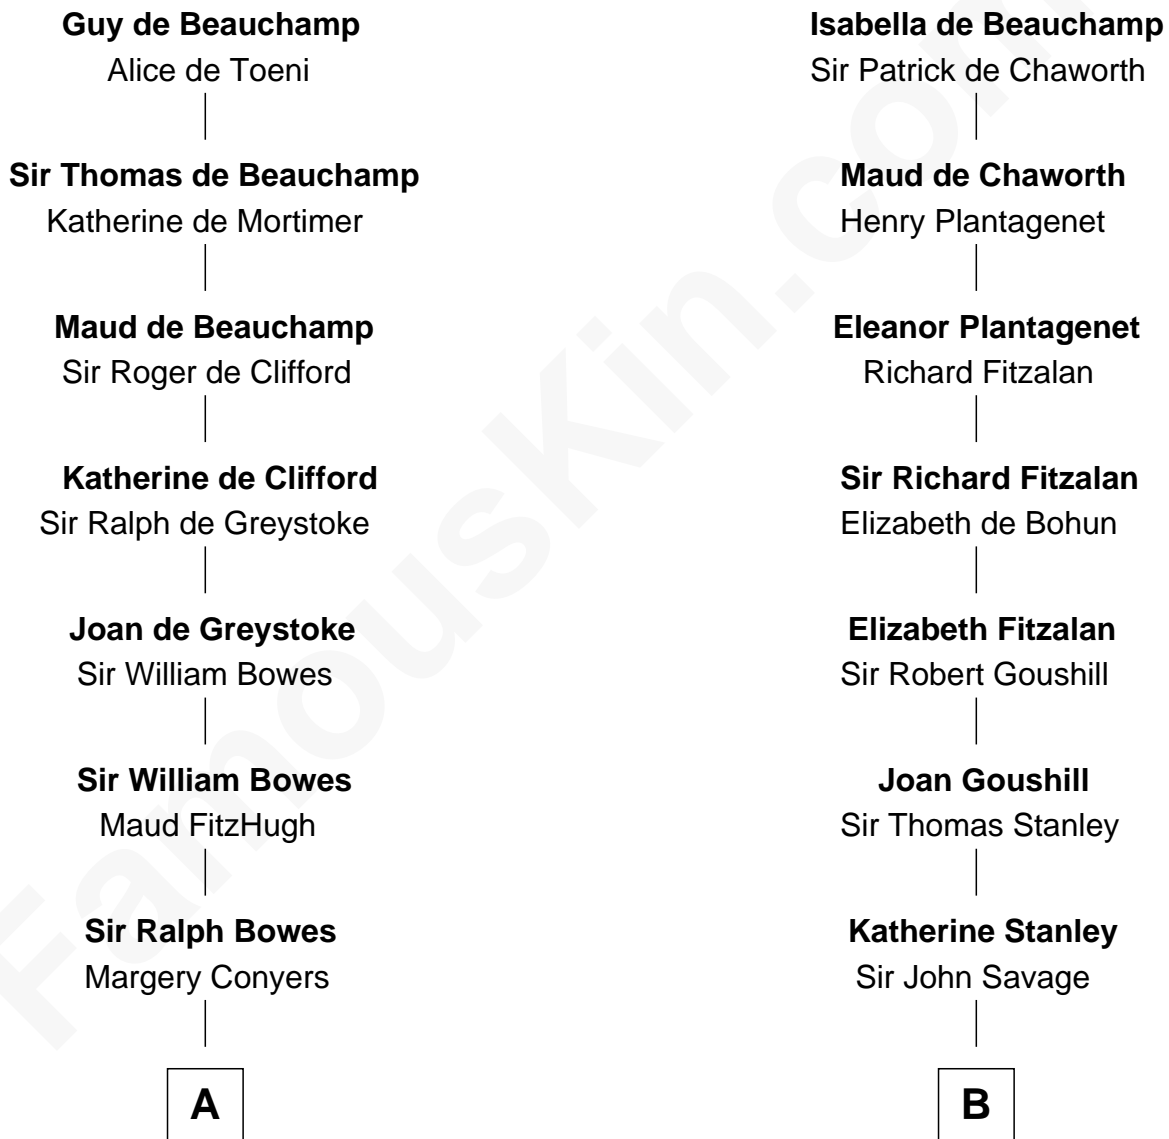

FamousKin.com Relationship Chart of

Prince William

Prince of Wales

21st cousin of

Thomas Pynchon

American Novelist

William de Beauchamp

Maud FitzJohn

C

Claude George Bowes-Lyon
Cecilia Nina Cavendish-Bentinck

Elizabeth Bowes-Lyon
George VI, King of the United Kingdom

Elizabeth II, Queen of the United Kingdom
Prince Philip of Edinburgh

Charles III, King of the United Kingdom
Princess Diana Frances Spencer