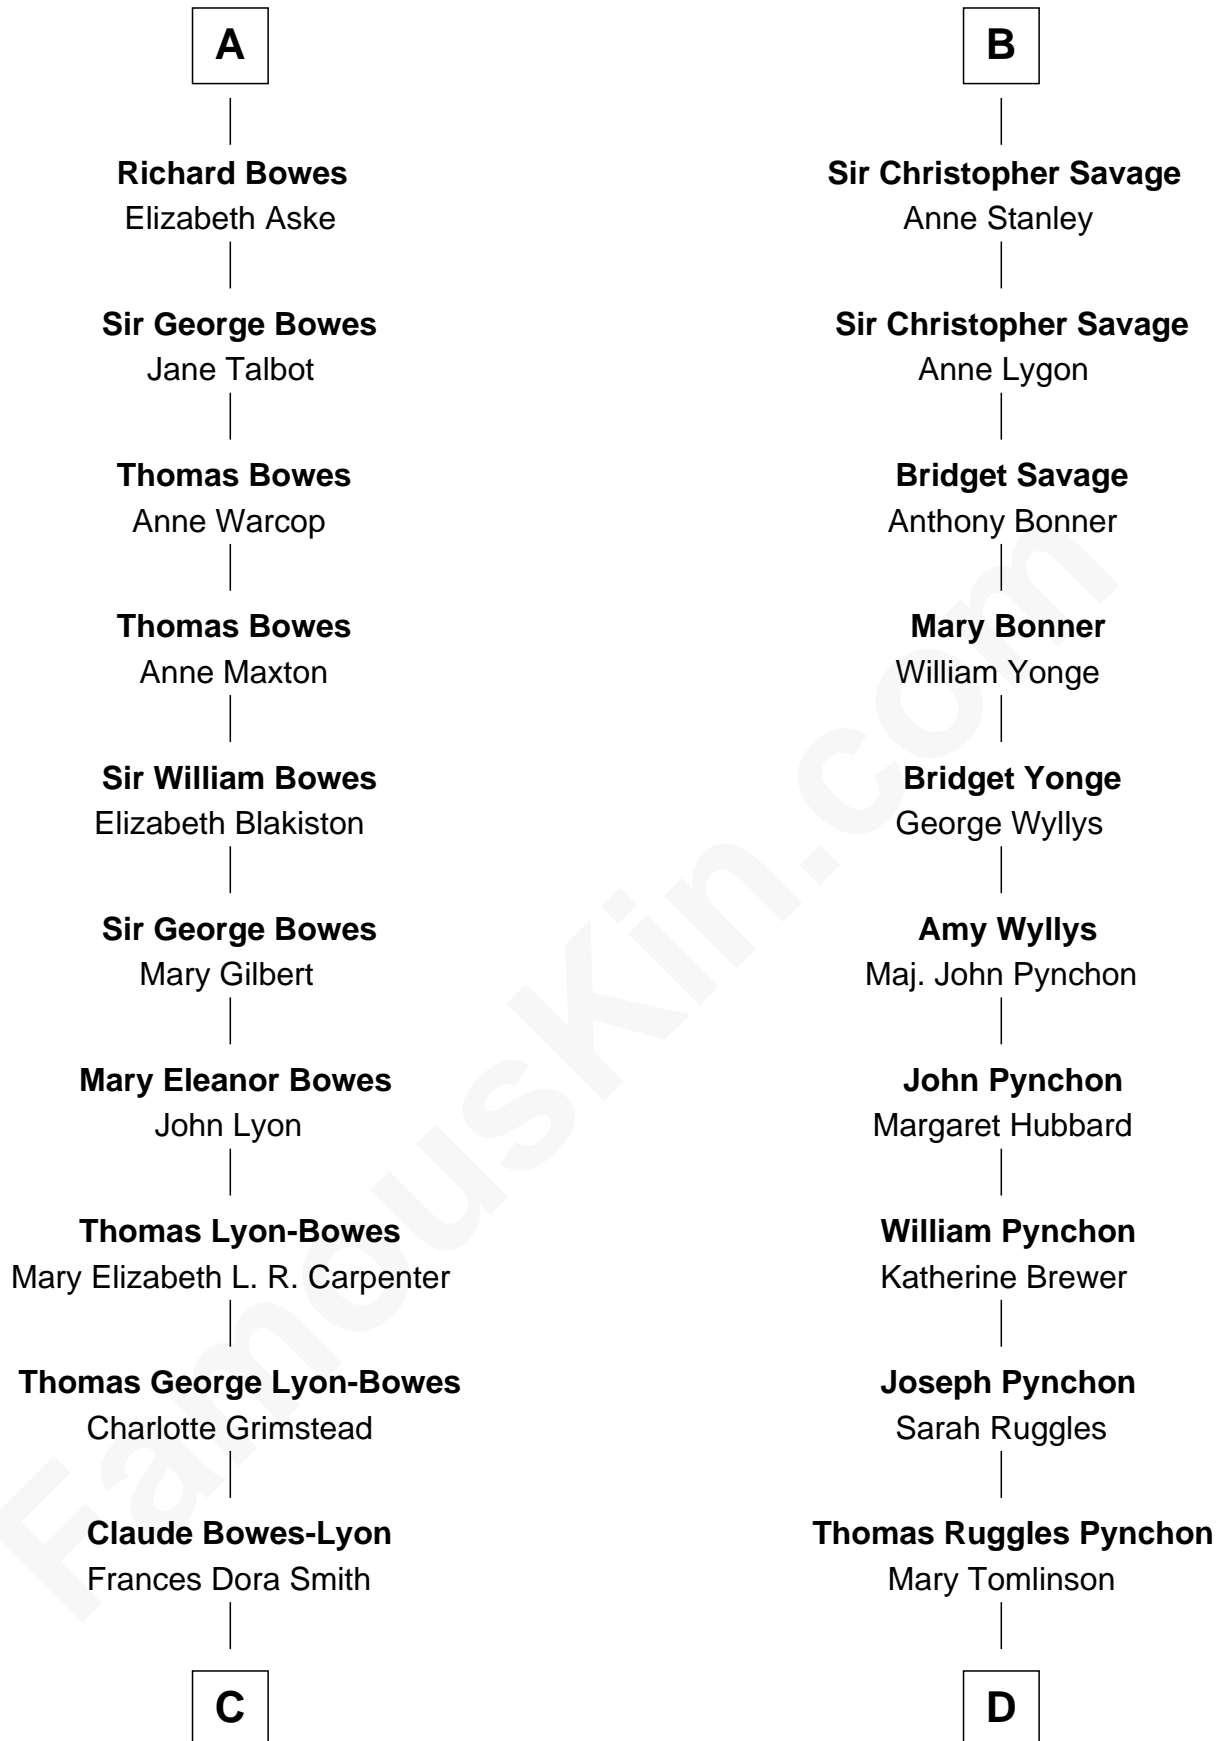

FamousKin.com Relationship Chart of

Prince William

Prince of Wales

21st cousin of

Thomas Pynchon

American Novelist

William de Beauchamp

Maud FitzJohn

C

Claude George Bowes-Lyon
Cecilia Nina Cavendish-Bentinck

Elizabeth Bowes-Lyon
George VI, King of the United Kingdom

Elizabeth II, Queen of the United Kingdom
Prince Philip of Edinburgh

Charles III, King of the United Kingdom
Princess Diana Frances Spencer

Prince William
Prince of Wales

D

William Henry Ruggles Pynchon
Mary Murdock

William Lyon Pynchon
Annie Payne Cogswell

William Henry Chichele Pynchon
Carrie Susan Moyses

Thomas Ruggles Pynchon
Catherine Frances Bennett