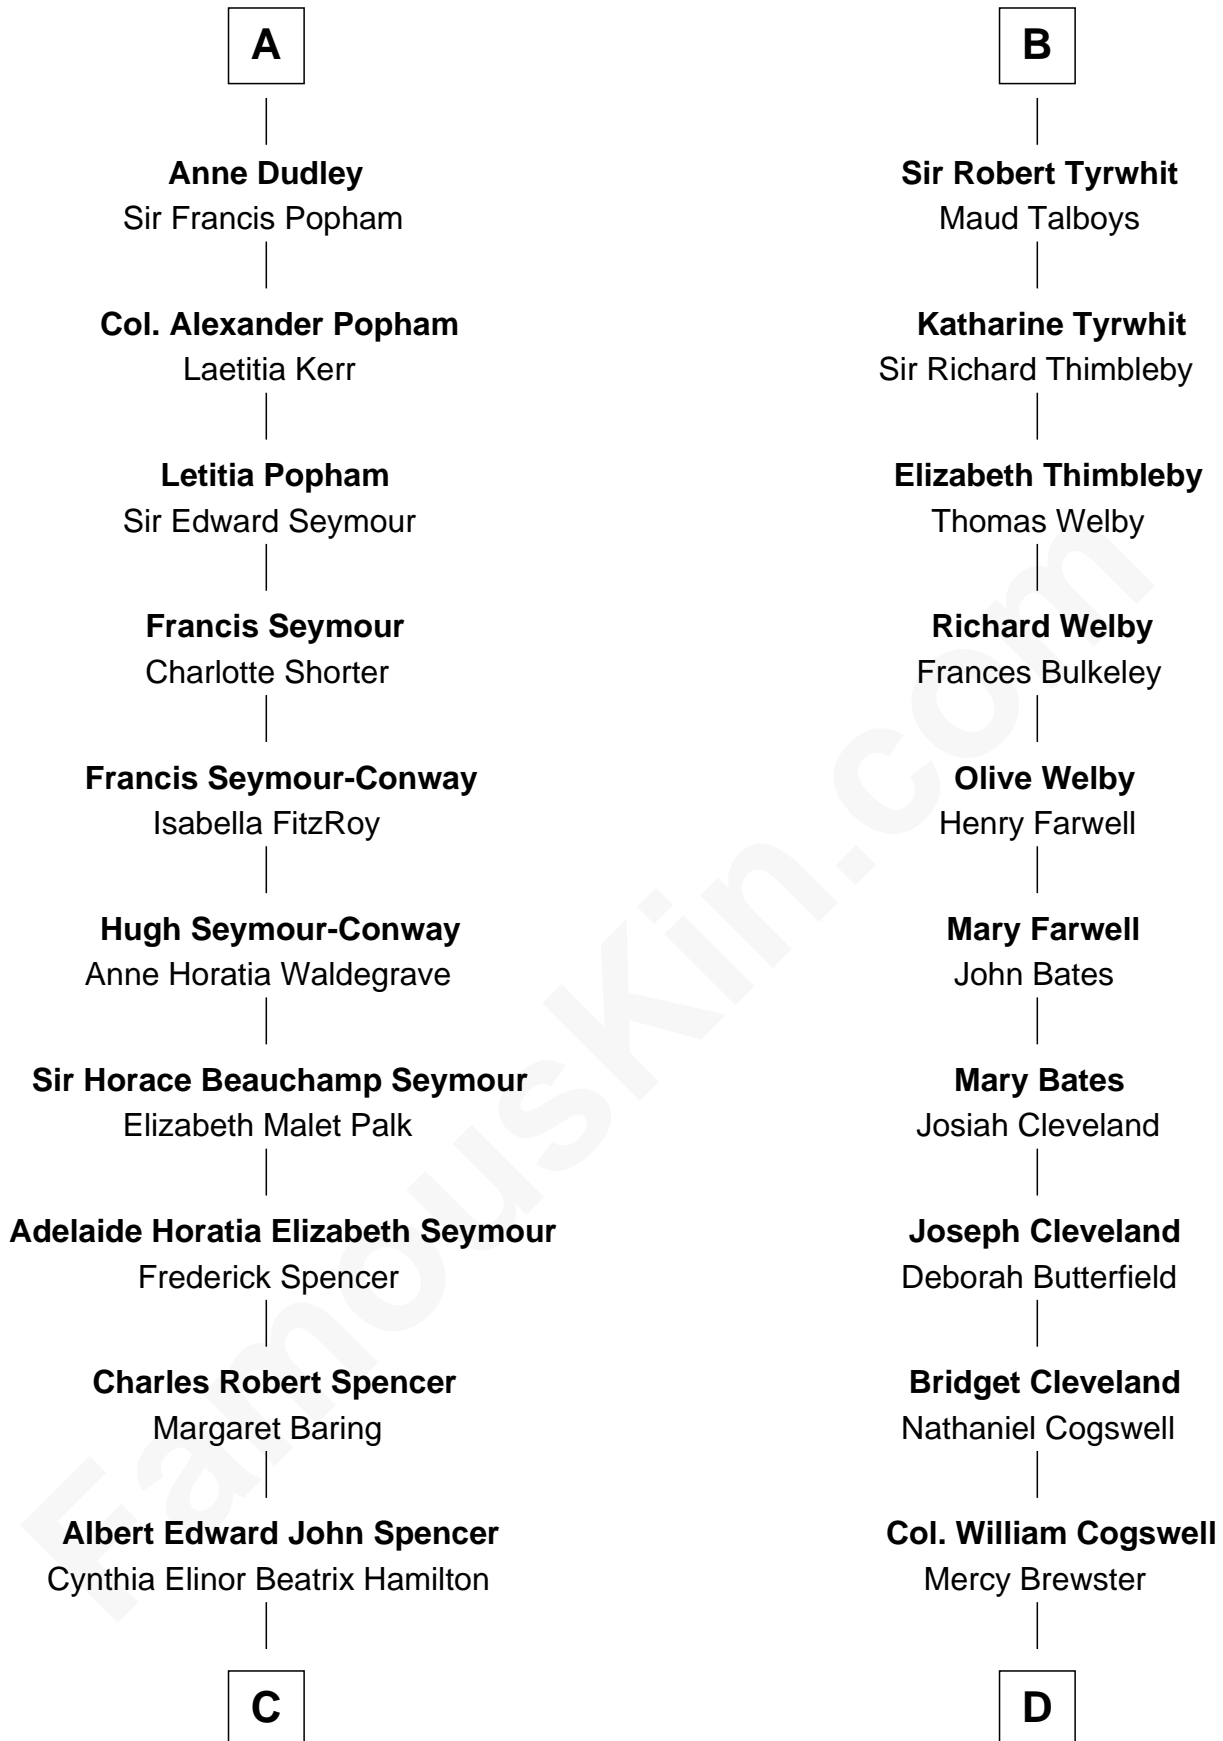

FamousKin.com Relationship Chart of

Prince William

Prince of Wales

19th cousin 2 times removed of

Thomas Pynchon

American Novelist

Eudo la Zouche
Milicent de Cantilupe

Eve la Zouche
Sir Maurice de Berkeley

A

Sir William la Zouche
Maud Lovel

Milicent la Zouche
Sir William Deincourt

Margaret Deincourt
Sir Robert de Tibetot

Elizabeth de Tibetot
Sir Philip le Despencer

Margery Despencer
Sir Roger Wentworth

Agnes Wentworth
Sir Robert Constable

Anne Constable
William Tyrwhit

B

C

Edward John Spencer
Frances Ruth Burke Roche

Princess Diana Frances Spencer
Charles III, King of the United Kingdom

Prince William
Prince of Wales

D

Dr. William Henry Cogswell
Lucretia Anne Payne