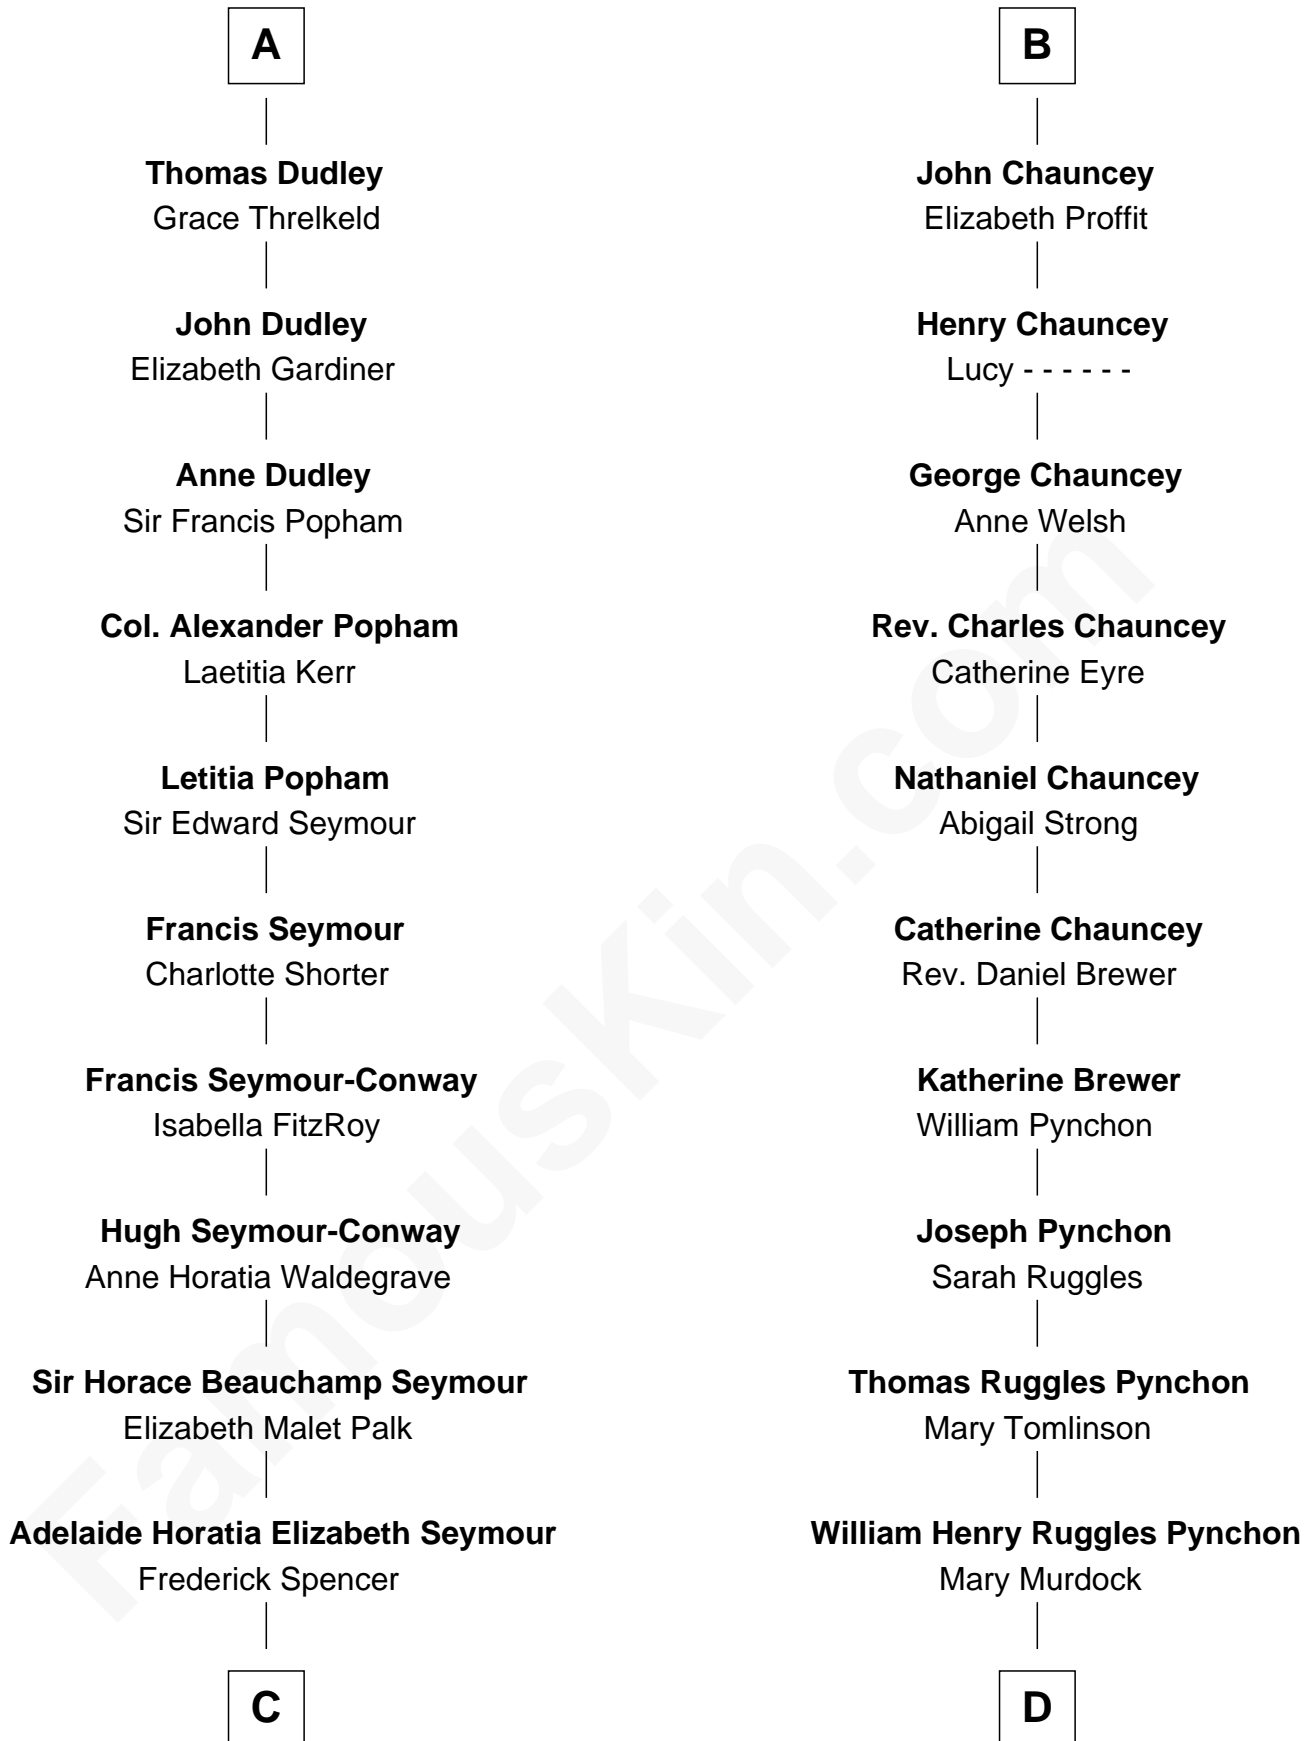

FamousKin.com Relationship Chart of

Prince William

Prince of Wales

20th cousin 1 time removed of

Thomas Pynchon

American Novelist

Sir William de Ferrers

Agnes of Chester

C

Charles Robert Spencer

Margaret Baring

Albert Edward John Spencer

Cynthia Elinor Beatrix Hamilton

Edward John Spencer

Frances Ruth Burke Roche

Princess Diana Frances Spencer

Charles III, King of the United Kingdom

Prince William

Prince of Wales

D

William Lyon Pynchon

Annie Payne Cogswell

William Henry Chichele Pynchon

Carrie Susan Moyses