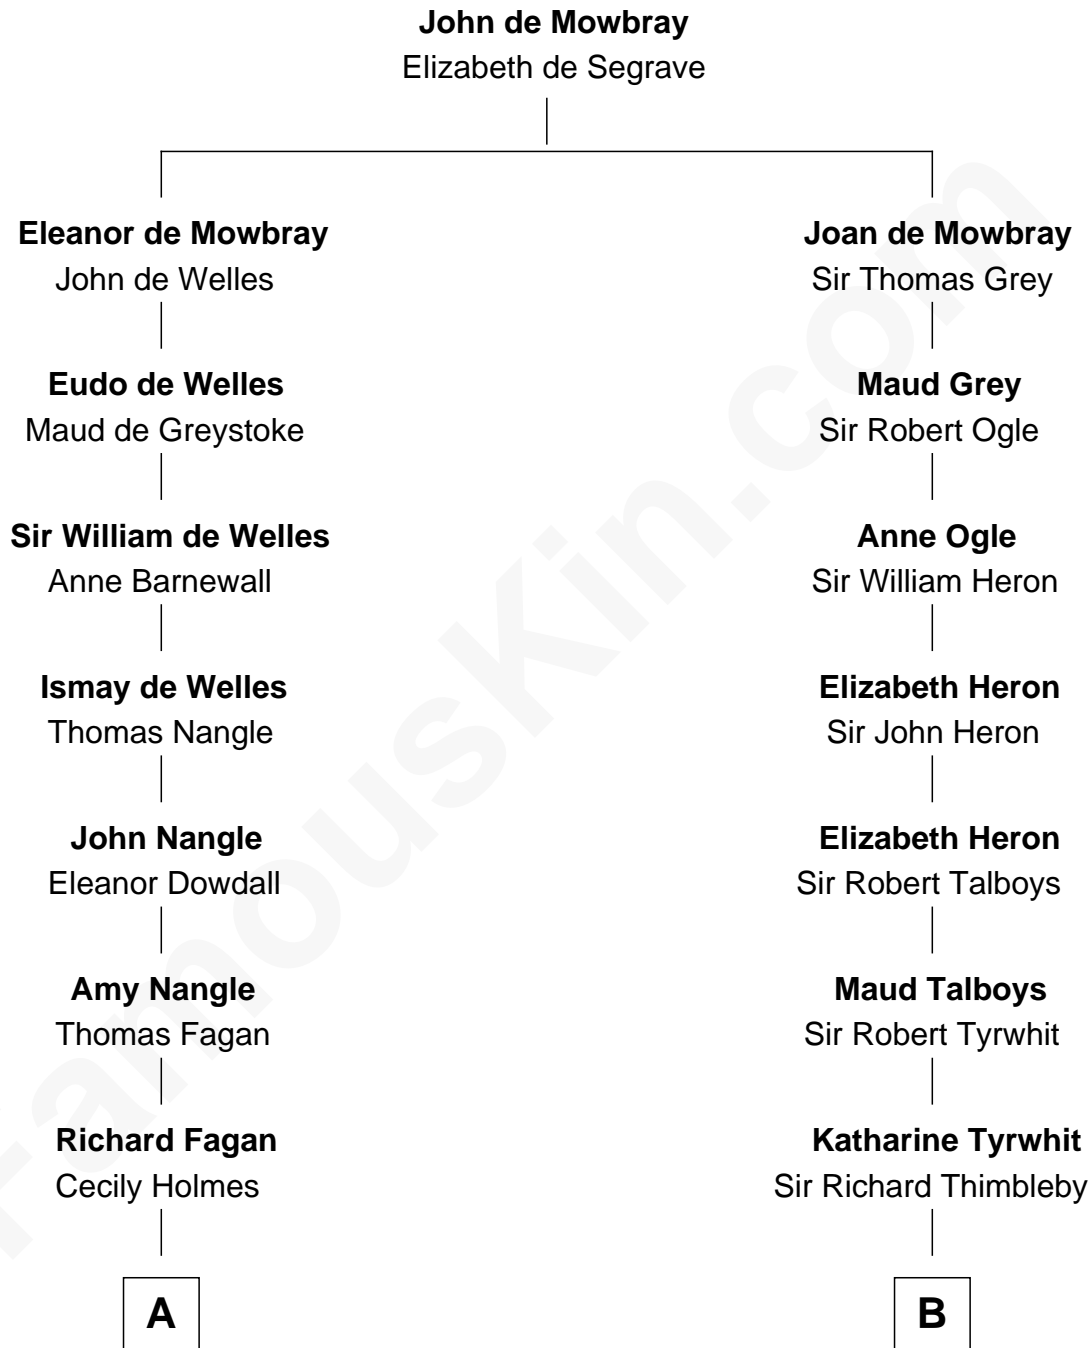

FamousKin.com Relationship Chart of

Prince William

Prince of Wales

19th cousin of

Thomas Pynchon

American Novelist

C

Elizabeth II, Queen of the United Kingdom

Prince Philip of Edinburgh

Charles III, King of the United Kingdom

Princess Diana Frances Spencer

Prince William

Prince of Wales

D

William Henry Chichele Pynchon

Carrie Susan Moyses