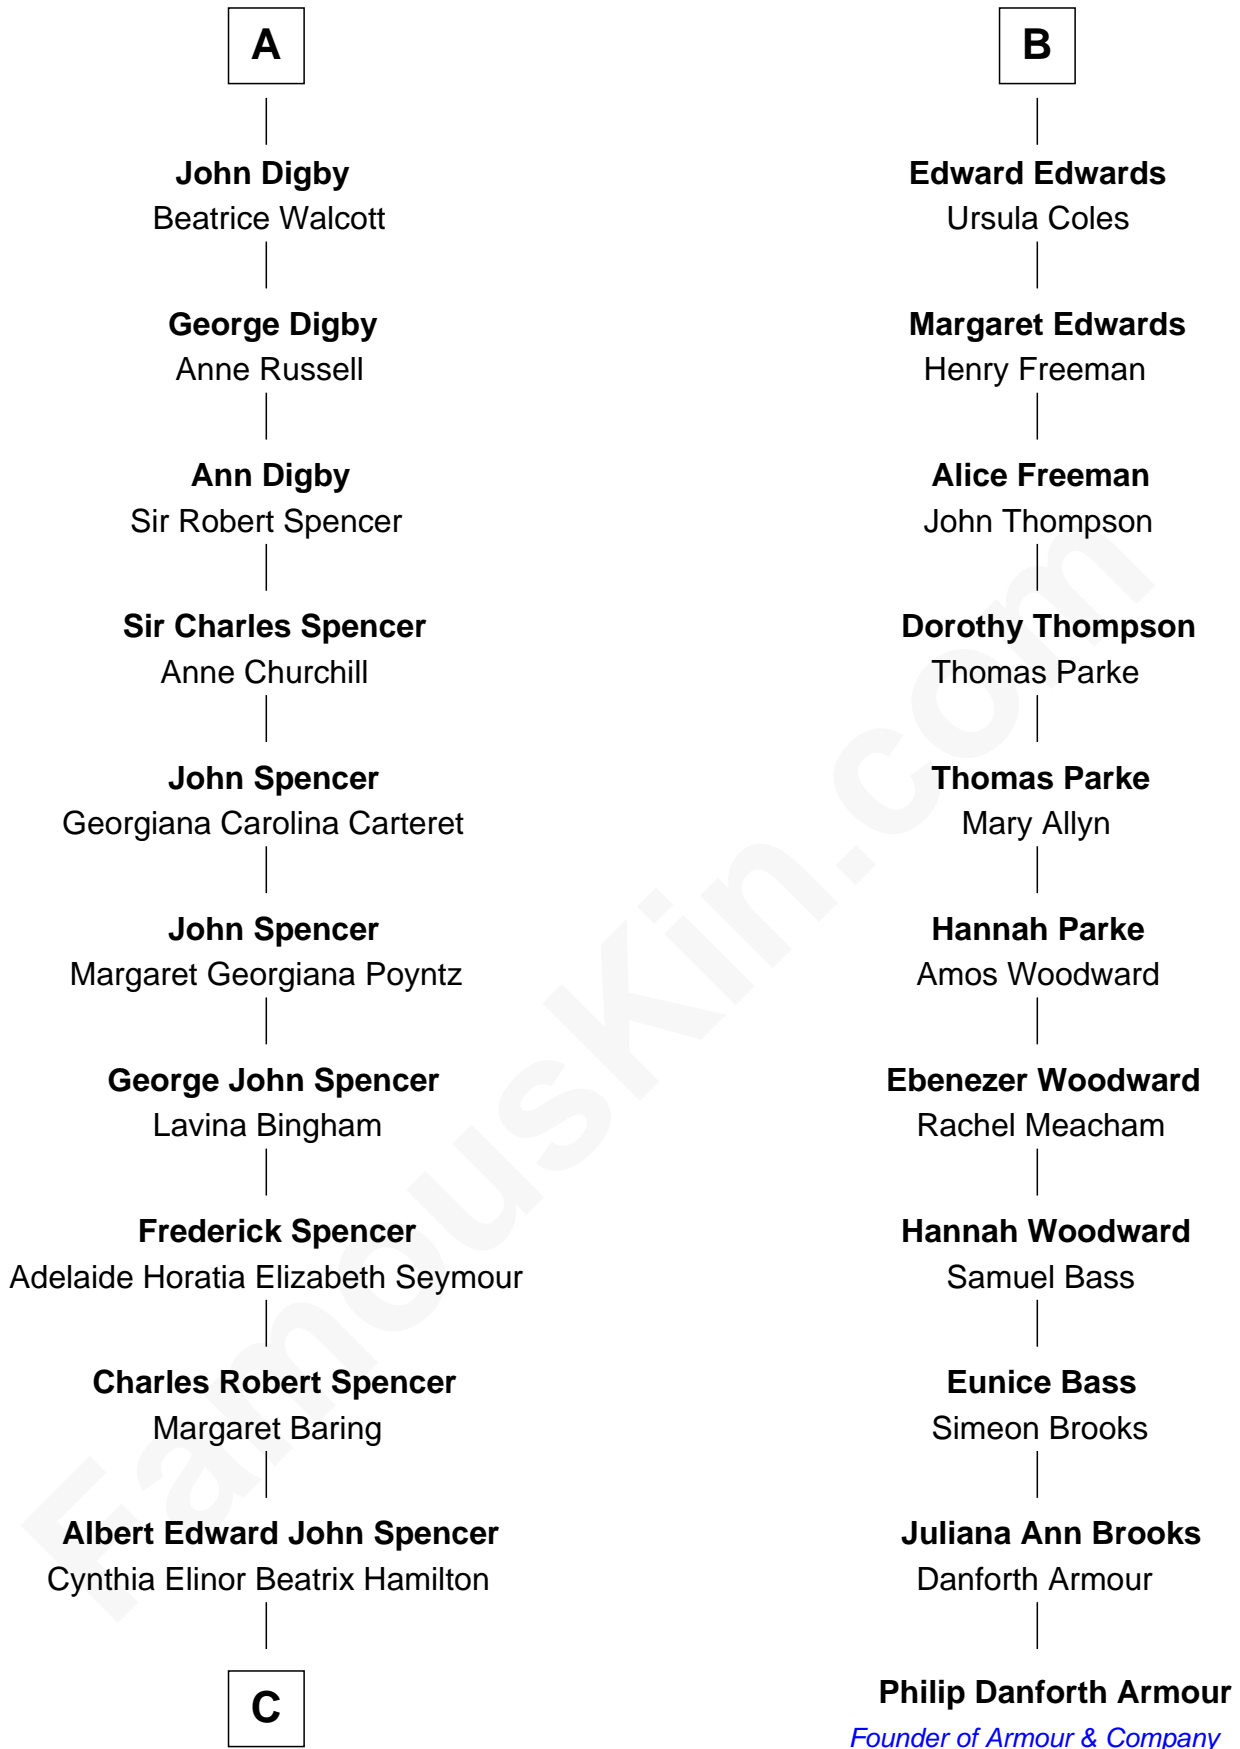

FamousKin.com
Relationship Chart of
Prince William
Prince of Wales

17th cousin 2 times removed of
Philip Danforth Armour
Founder of Armour & Company

C

Edward John Spencer
Frances Ruth Burke Roche

Princess Diana Frances Spencer
Charles III, King of the United Kingdom