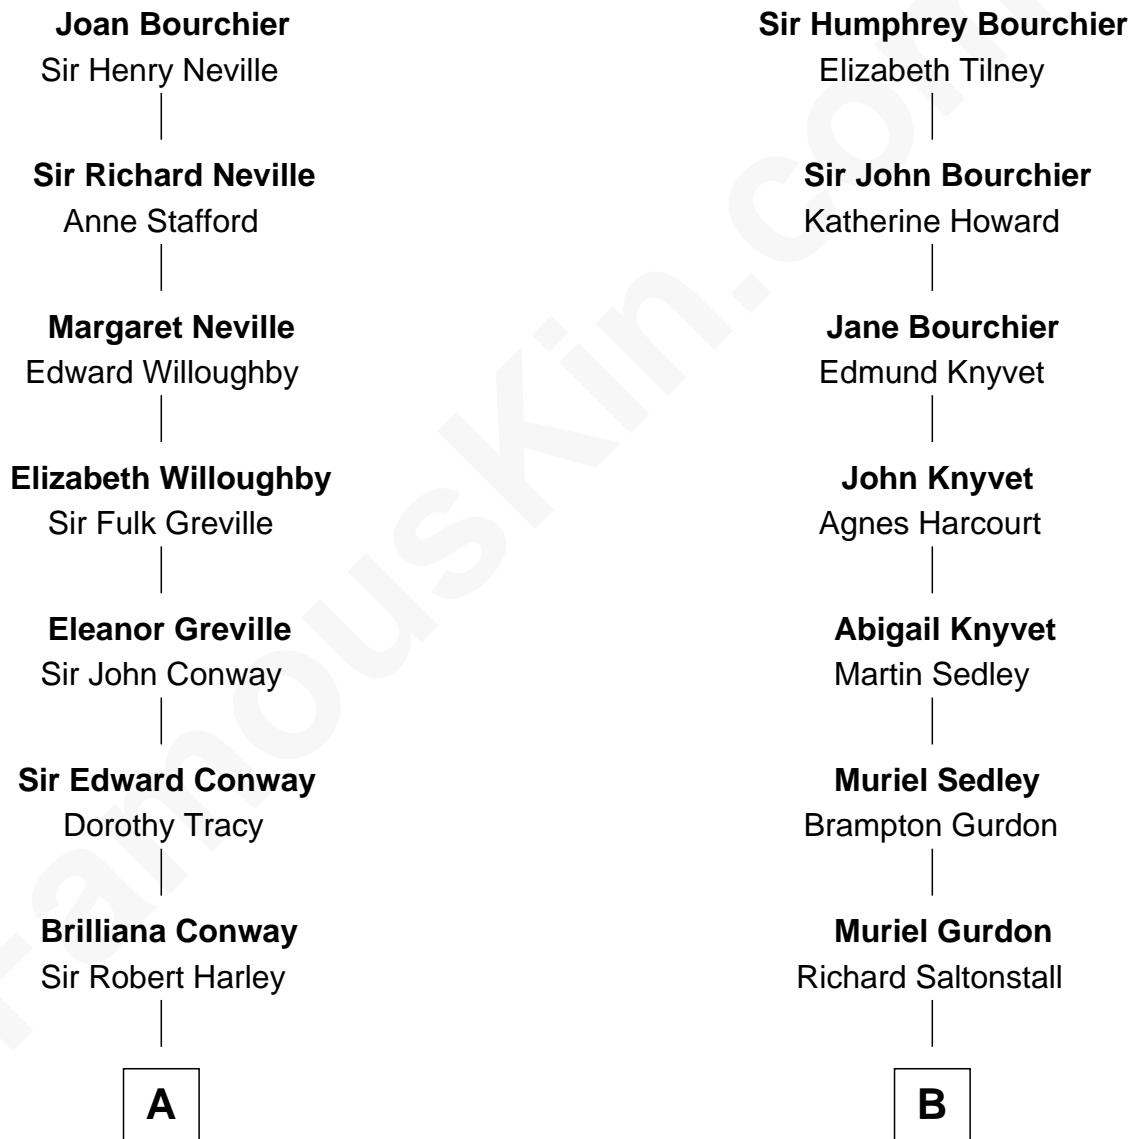

# FamousKin.com Relationship Chart of

**Prince William**

*Prince of Wales*

18th cousin 1 time removed of

**Paget Brewster**

*TV Actress*

**Sir John Bouchier**

Margaret Berners

**A**

**Sir Edward Harley**

Abigail Stephens

**Robert Harley**

Elizabeth Foley

**Edward Harley**

Henrietta Cavendish Holles

**Margaret Cavendish Harley**