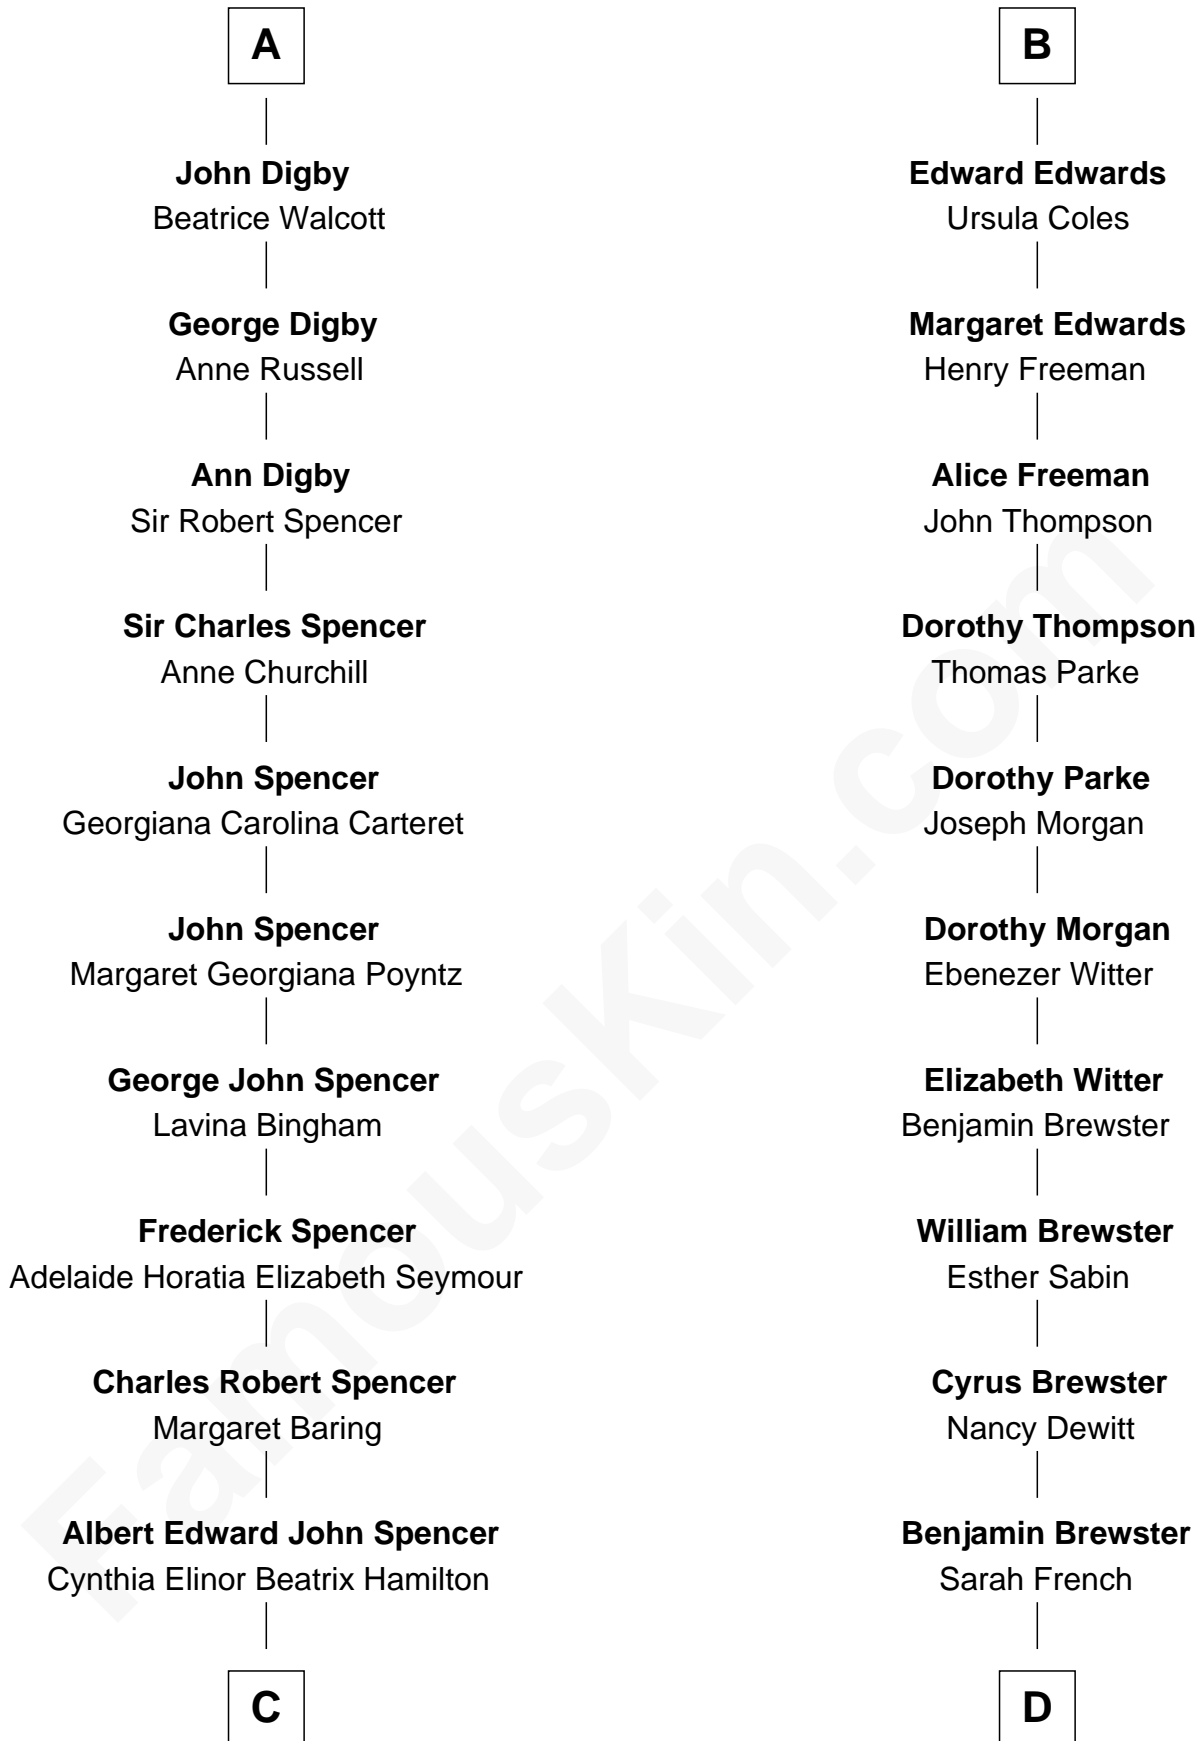

# FamousKin.com Relationship Chart of

**Prince William**

*Prince of Wales*

19th cousin 2 times removed of

**Paget Brewster**

*TV Actress*

**William de la Spine**

Alice de Bruley

**C**

**Edward John Spencer**  
Frances Ruth Burke Roche

**Princess Diana Frances Spencer**  
Charles III, King of the United Kingdom

**Prince William**  
*Prince of Wales*

**D**

**Benjamin Brewster**  
Ann Wales Emmons

**Dr. George Washington Wales Brewster**  
Ellen Mackenzie Hodge

**George Washington Wales Brewster**  
Joan Ryerson

**Galen Brewster**  
Hathaway Tew

**Paget Brewster**  
*TV Actress*