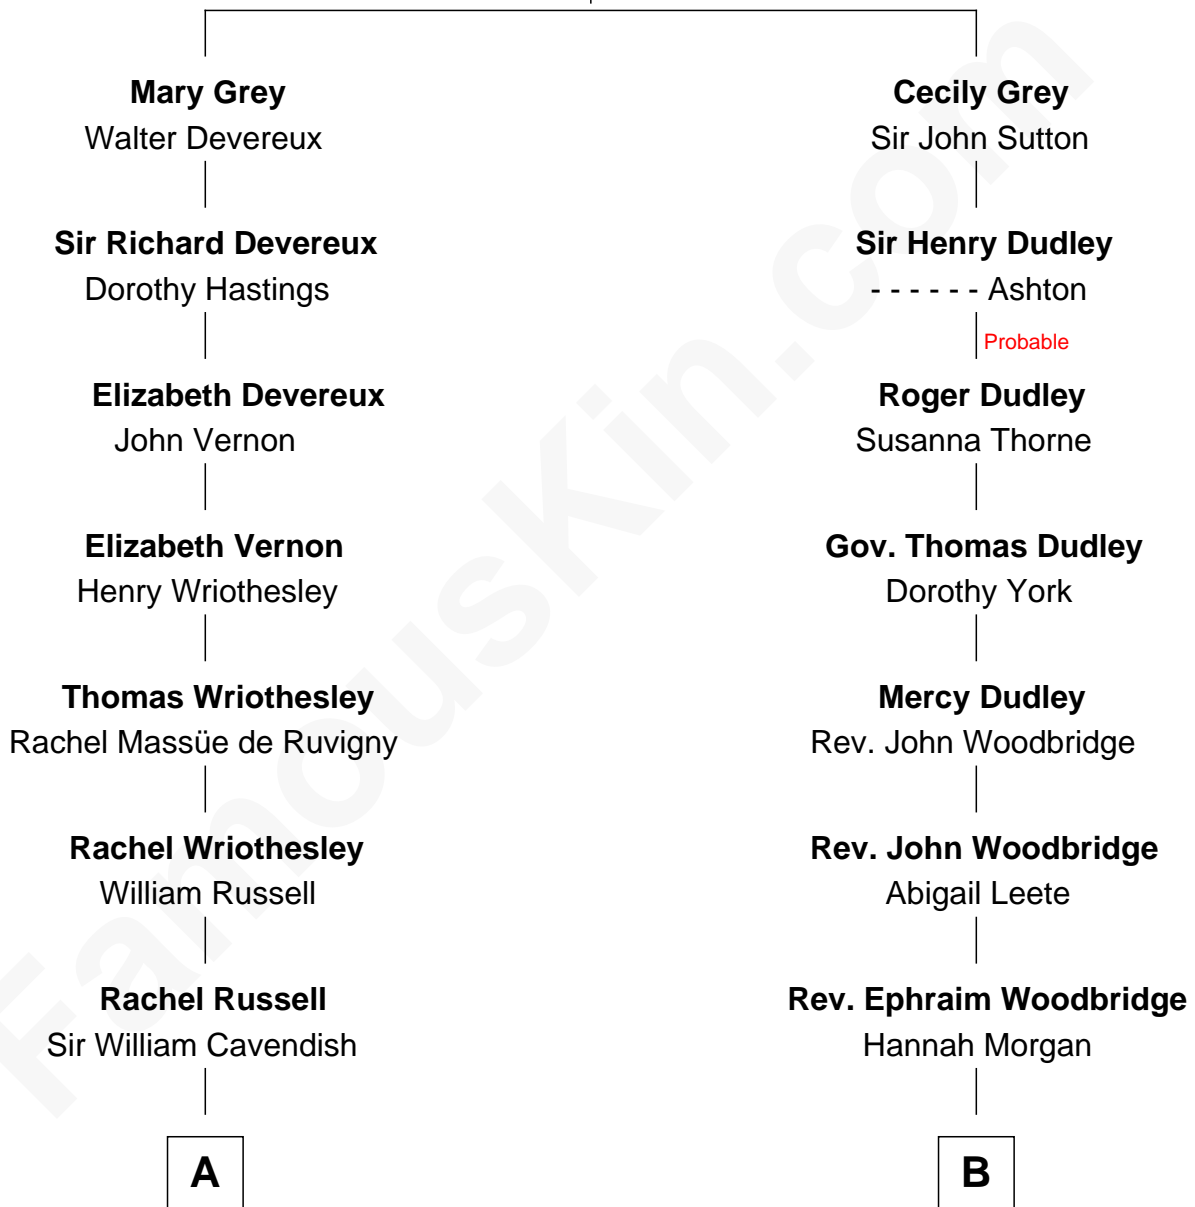

# FamousKin.com Relationship Chart of

**Prince William**

*Prince of Wales*

16th cousin of

**Paget Brewster**

*TV Actress*

**Thomas Grey**

Cecily Bonville

**A**

**Sir William Cavendish**  
Catherine Hoskins

**Sir William Cavendish**  
Charlotte Elizabeth Boyle

**Dorothy Cavendish**  
William Henry Bentinck

**Charles Augustus Cavendish-Bentinck**  
Anne Wellesley