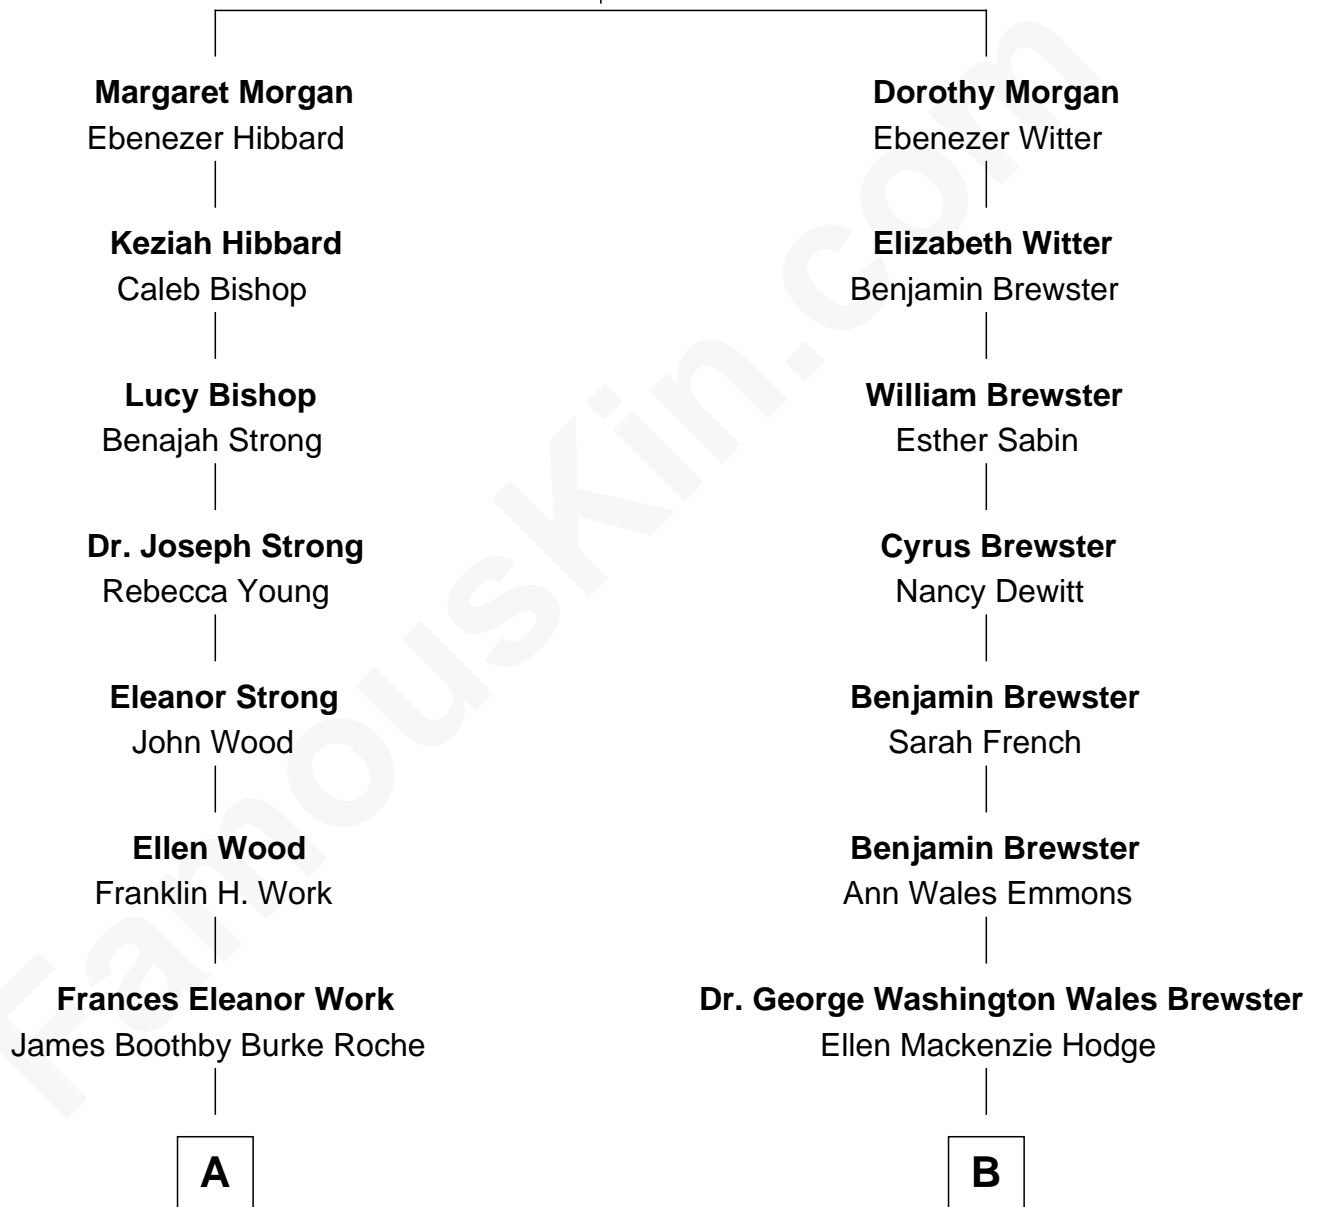

# FamousKin.com Relationship Chart of

**Prince William**

*Prince of Wales*

9th cousin 1 time removed of

**Paget Brewster**

*TV Actress*

**Joseph Morgan**

Dorothy Parke

**A**

**Edmund Maurice Burke Roche**

Ruth Sylvia Gill

**Frances Ruth Burke Roche**

Edward John Spencer

**Princess Diana Frances Spencer**

Charles III, King of the United Kingdom

**Prince William**

*Prince of Wales*

**B**

**George Washington Wales Brewster**

Joan Ryerson

**Galen Brewster**

Hathaway Tew

**Paget Brewster**

*TV Actress*