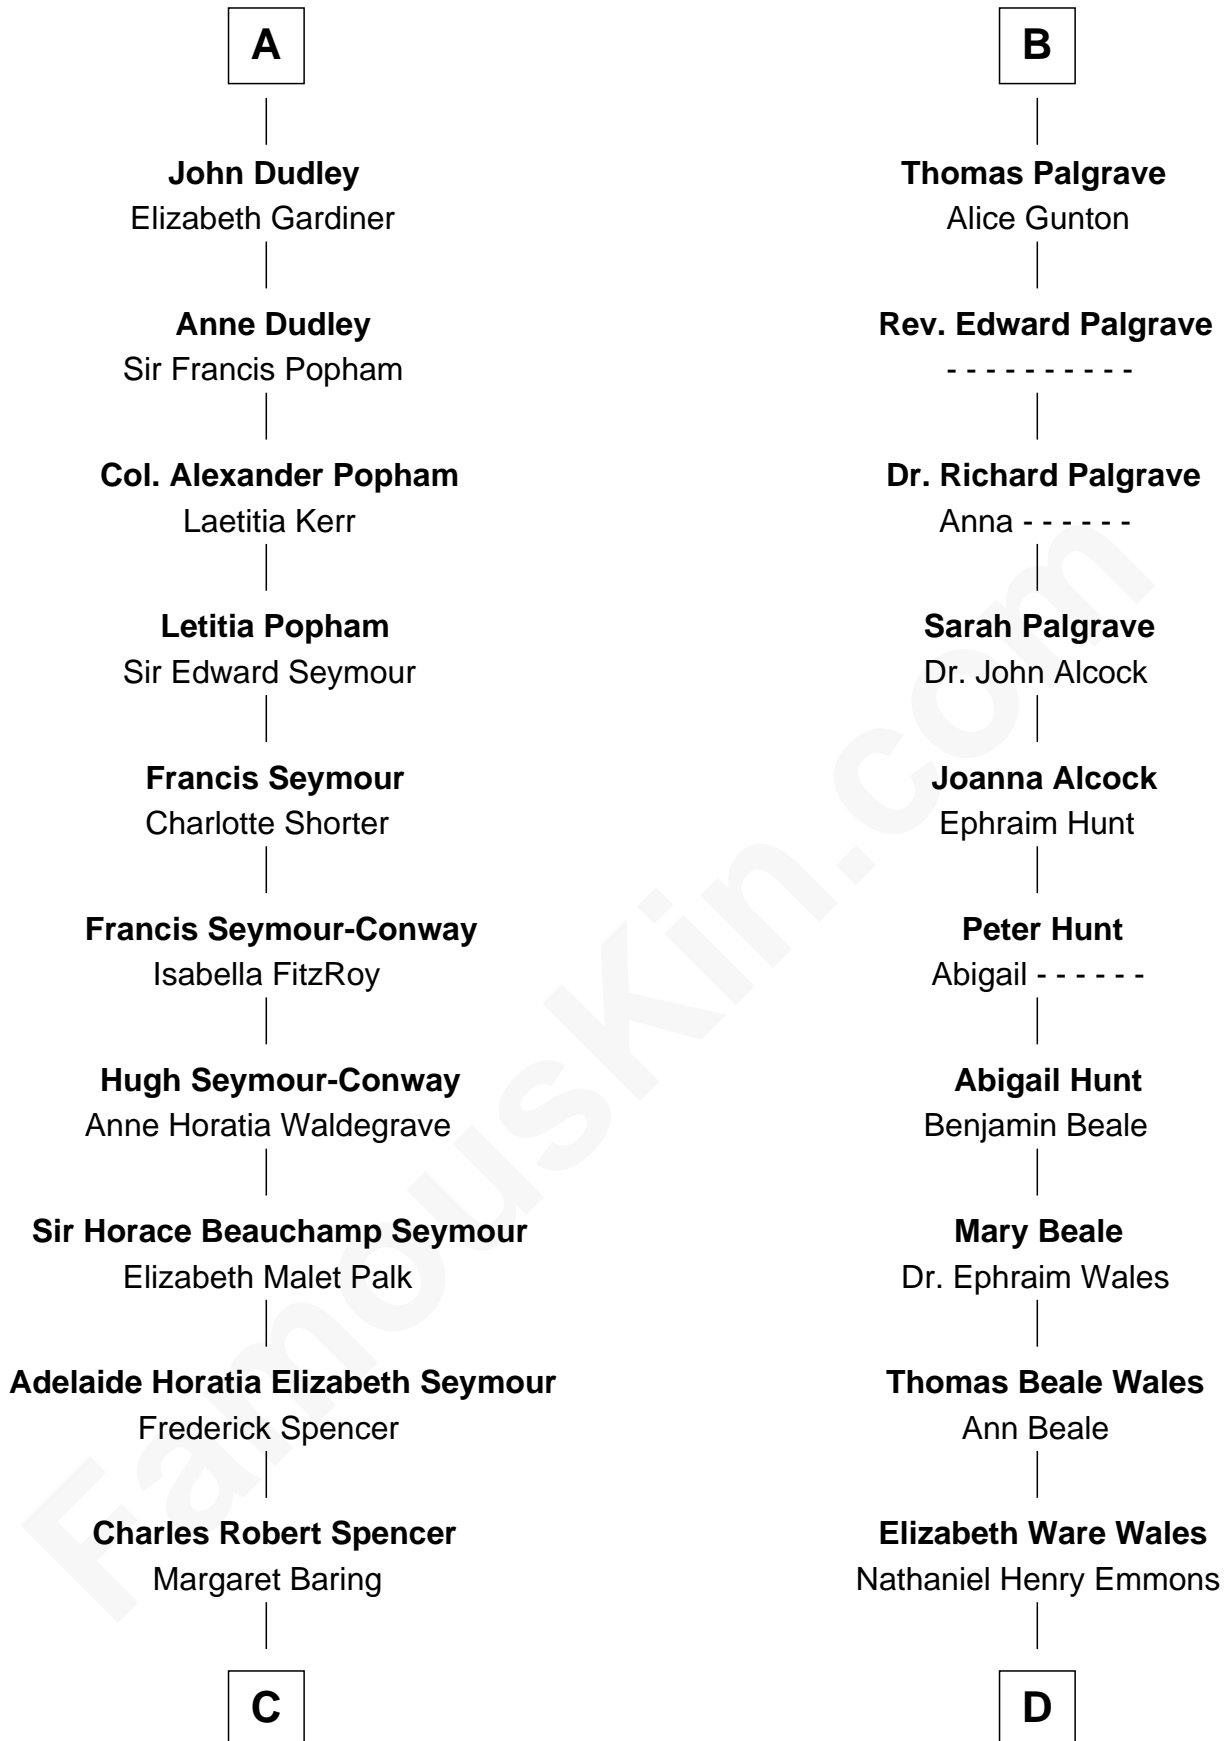

FamousKin.com Relationship Chart of

Prince William

Prince of Wales

20th cousin 1 time removed of

Paget Brewster

TV Actress

Henry Plantagenet

Maud de Chaworth

Richard Fitzalan

Sir Richard Fitzalan

Elizabeth de Bohun

Elizabeth Fitzalan

Sir Robert Goushill

Elizabeth Goushill

Sir Robert Wingfield

Elizabeth Wingfield

Sir William Brandon

Eleanor Brandon

John Glemham

Anne Glemham

Henry Palgrave

B

C

Albert Edward John Spencer
Cynthia Elinor Beatrix Hamilton

Edward John Spencer
Frances Ruth Burke Roche

Princess Diana Frances Spencer
Charles III, King of the United Kingdom

Prince William
Prince of Wales

D

Ann Wales Emmons
Benjamin Brewster

Dr. George Washington Wales Brewster
Ellen Mackenzie Hodge