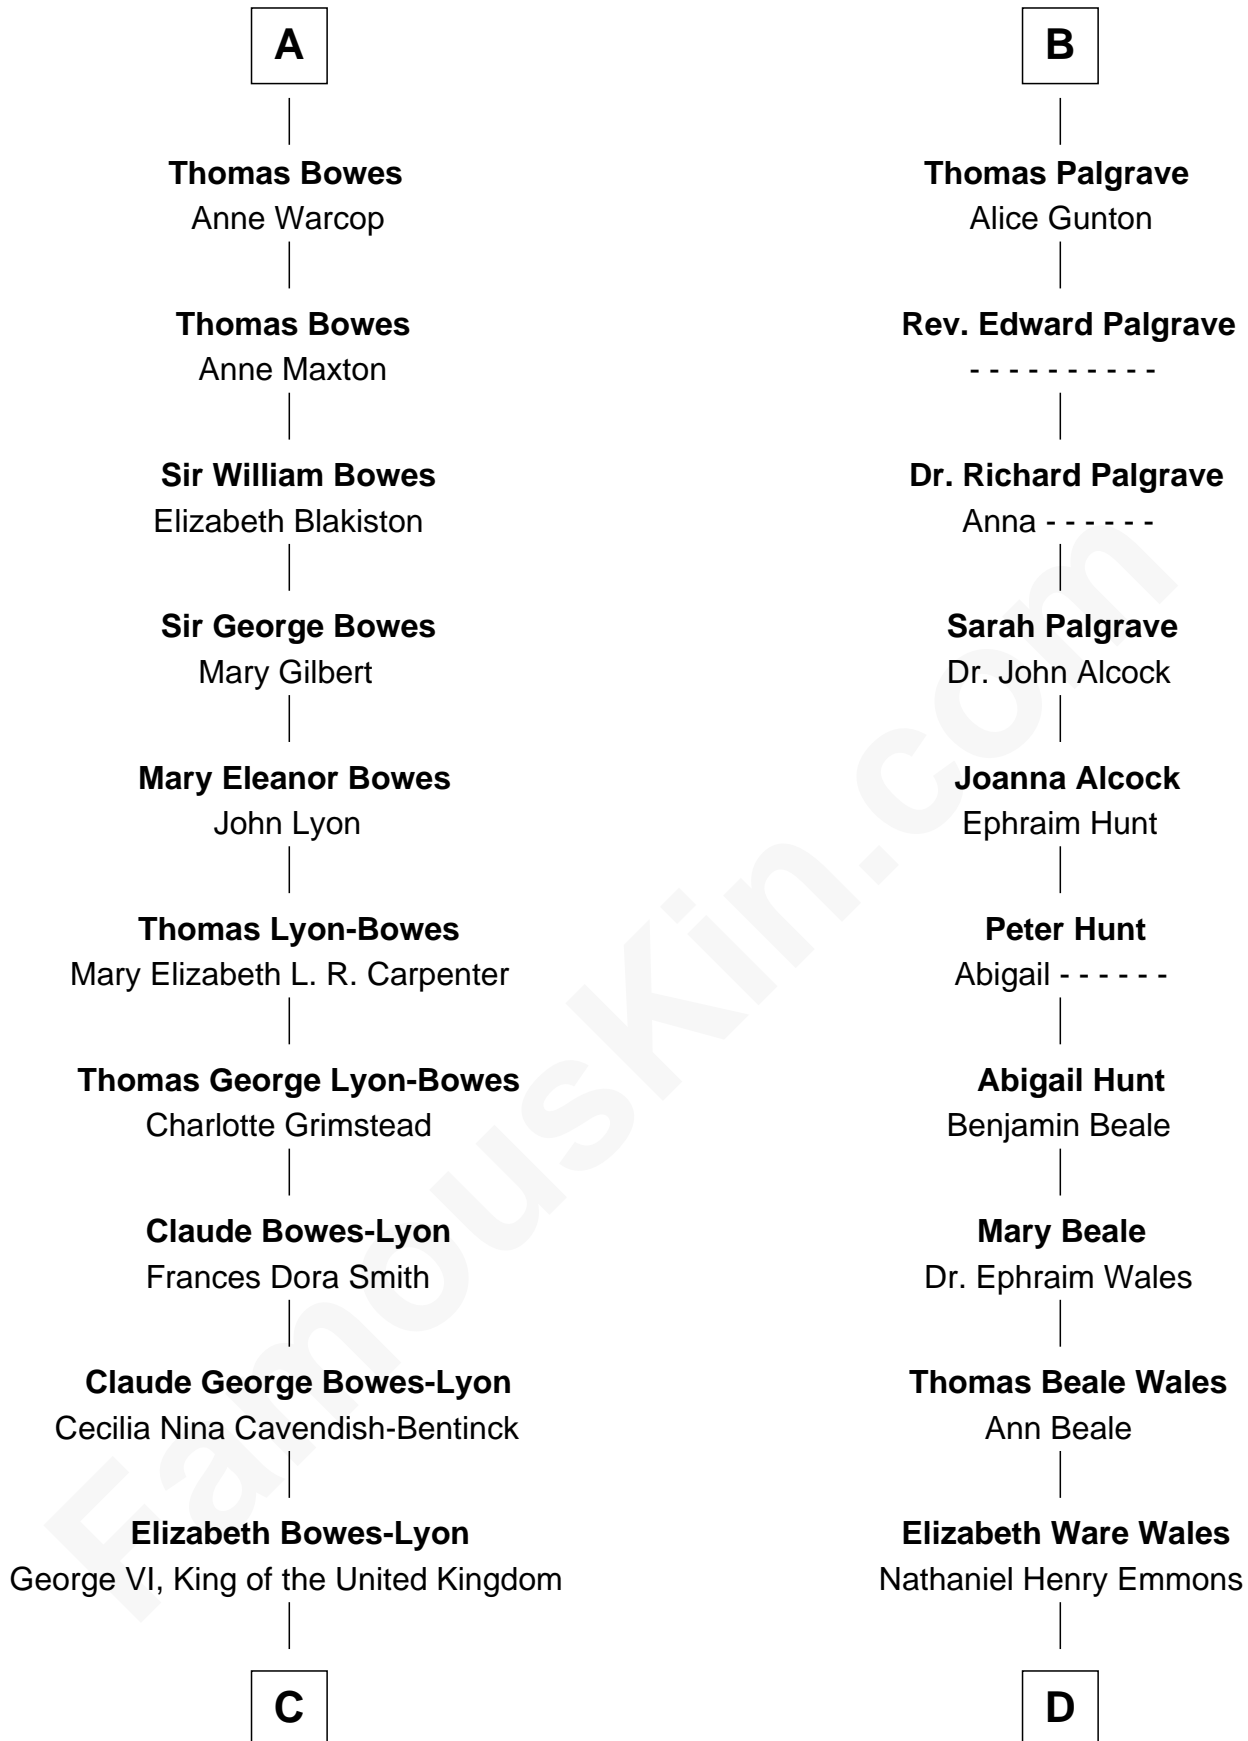

# FamousKin.com Relationship Chart of

**Prince William**

*Prince of Wales*

19th cousin 2 times removed of

**Paget Brewster**

*TV Actress*

**Edmund Fitzalan**

Alice de Warenne

**C**

**Elizabeth II, Queen of the United Kingdom**

Prince Philip of Edinburgh

**Charles III, King of the United Kingdom**

Princess Diana Frances Spencer

**Prince William**

*Prince of Wales*

**D**

**Ann Wales Emmons**

Benjamin Brewster

**Dr. George Washington Wales Brewster**

Ellen Mackenzie Hodge

**George Washington Wales Brewster**

Joan Ryerson

**Galen Brewster**

Hathaway Tew

**Paget Brewster**

*TV Actress*