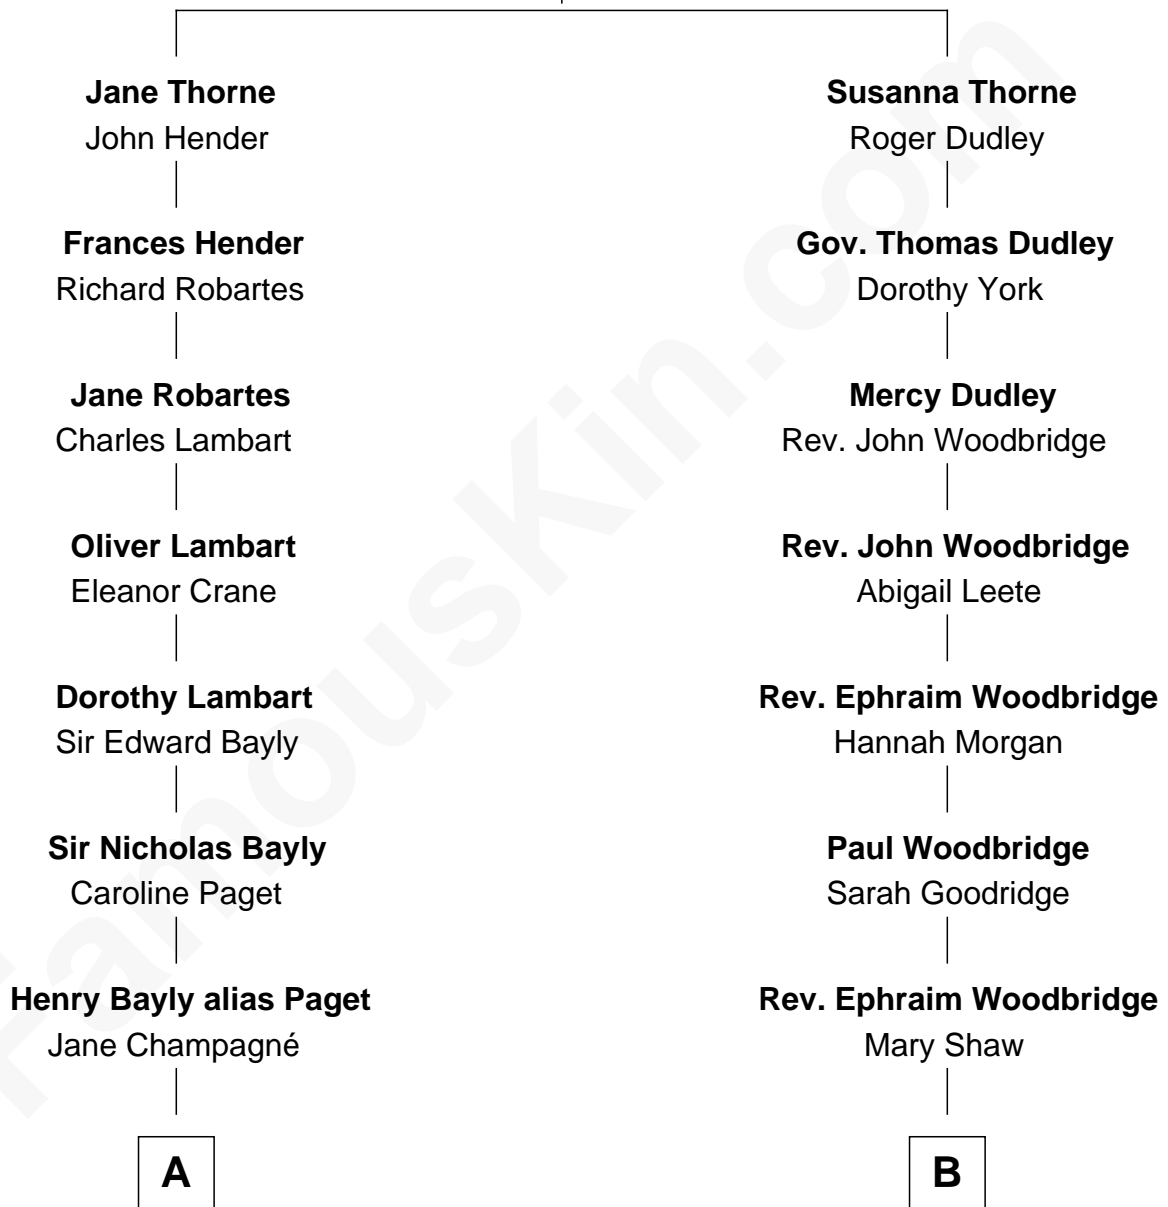

FamousKin.com Relationship Chart of

Prince William

Prince of Wales

14th cousin of

Paget Brewster

TV Actress

Thomas Thorne

Mary Purefoy

A

Henry William Paget
Lady Caroline Elizabeth Villiers

Lady Caroline Paget
Charles Gordon-Lennox

Cecilia Catherine Gordon-Lennox
Charles George Bingham

Rosalind Cecilia Caroline Bingham
James Albert Edward Hamilton

Cynthia Elinor Beatrix Hamilton
Albert Edward John Spencer

Edward John Spencer
Frances Ruth Burke Roche

Princess Diana Frances Spencer
Charles III, King of the United Kingdom

Prince William
Prince of Wales