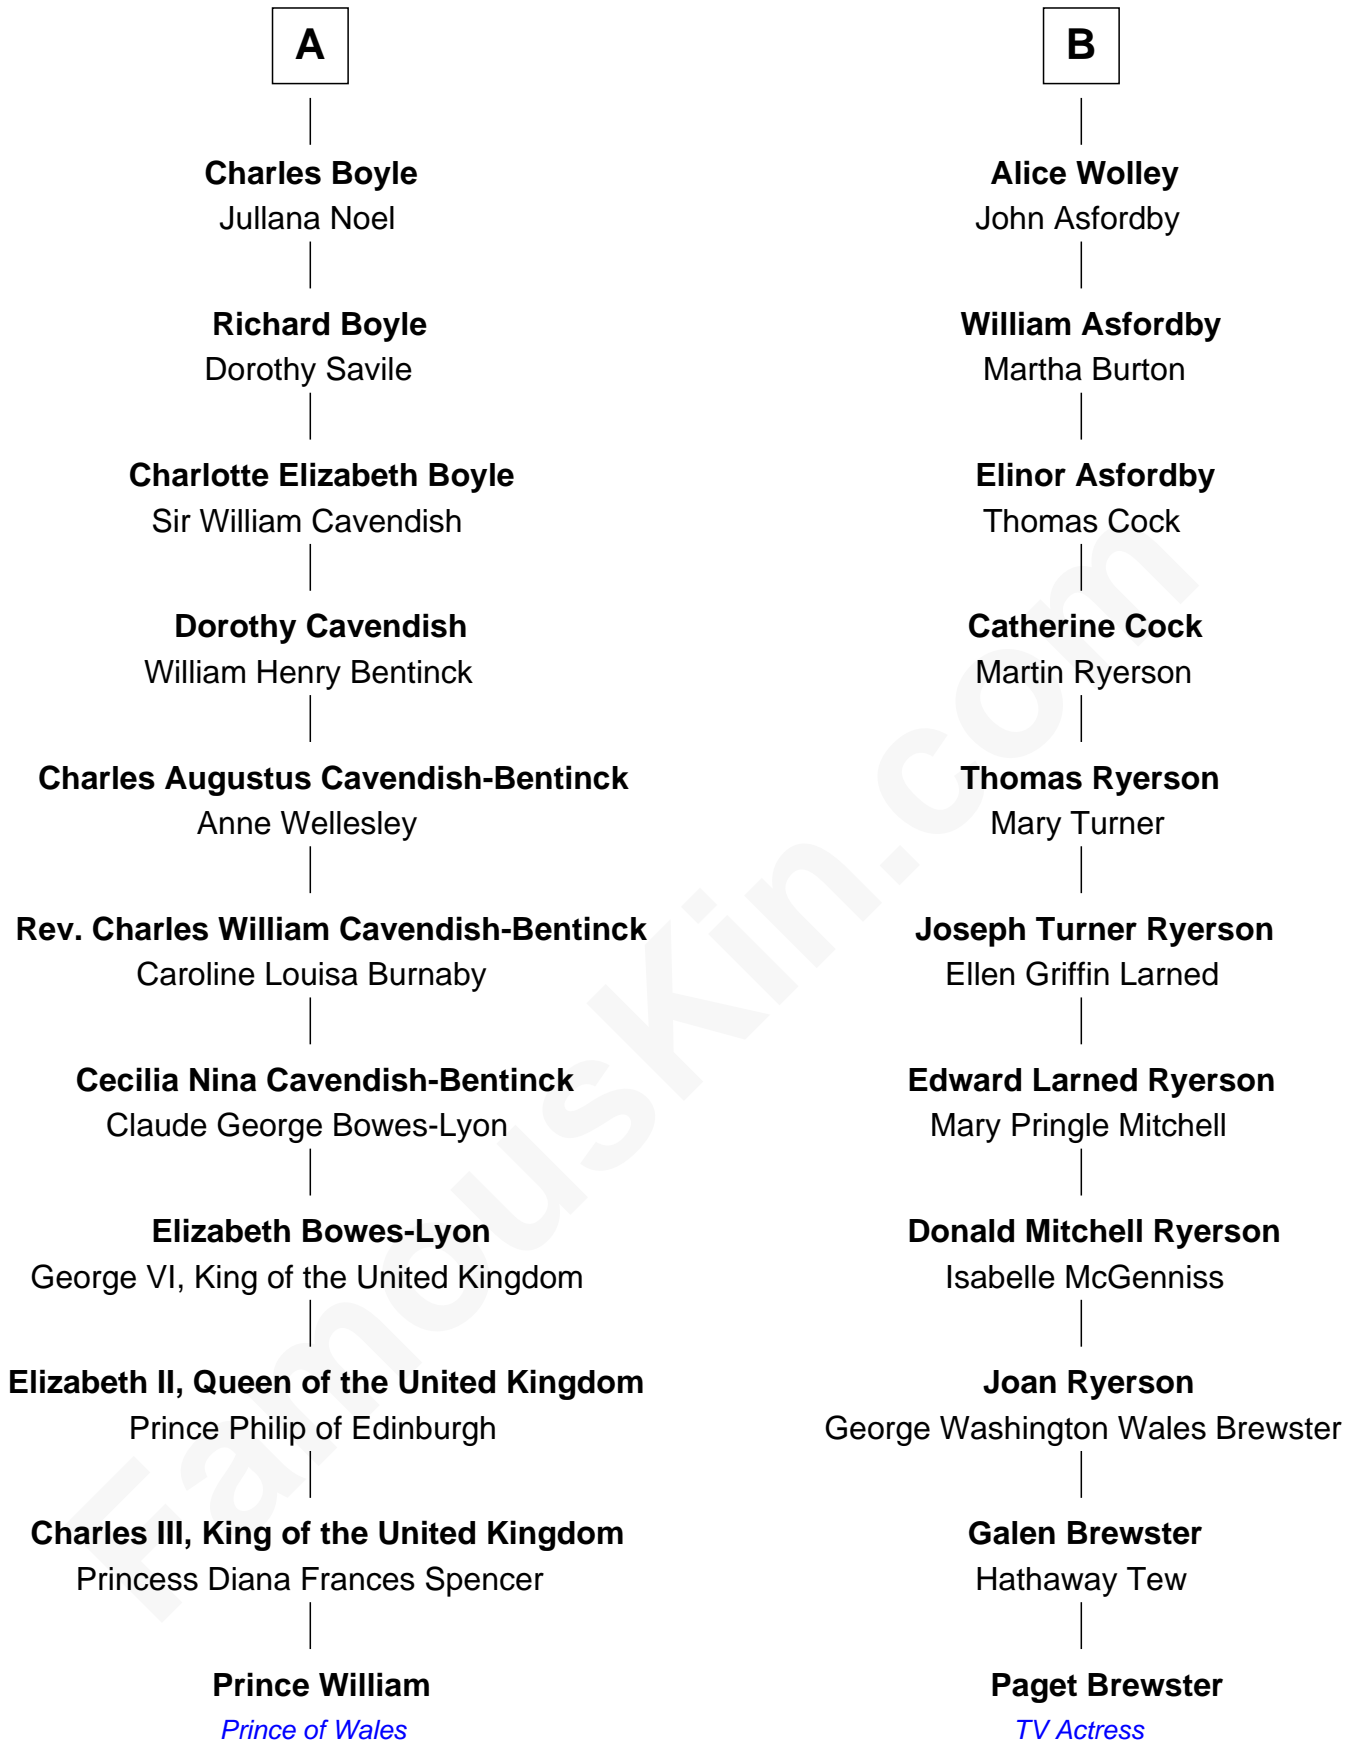

# FamousKin.com Relationship Chart of

**Prince William**

*Prince of Wales*

17th cousin of

**Paget Brewster**

*TV Actress*

**Sir Philip Wentworth**

Mary Clifford

**Sir Henry Wentworth**

Anne Say

**Margery Wentworth**

Sir John Seymour

**Edward Seymour**

Anne Stanhope

**Edward Seymour**

Katherine Grey

Sir Martin de la See

**Elizabeth de la See**

Roger Kelke

**Christopher Kelke**

Isabel Girlington

**Christopher Kelke**

Jane St. Paul

**Christopher Kelke**

Elizabeth Carr

**Anne Kelke**

Roger Leming

**Anne Leming**

William Wolley

**B**

William photo by [InSapphoWeTrust](#) (CC BY-SA 2.0)

Paget Brewster photo by [Jonathan Reilly](#) (CC BY-SA 2.0)