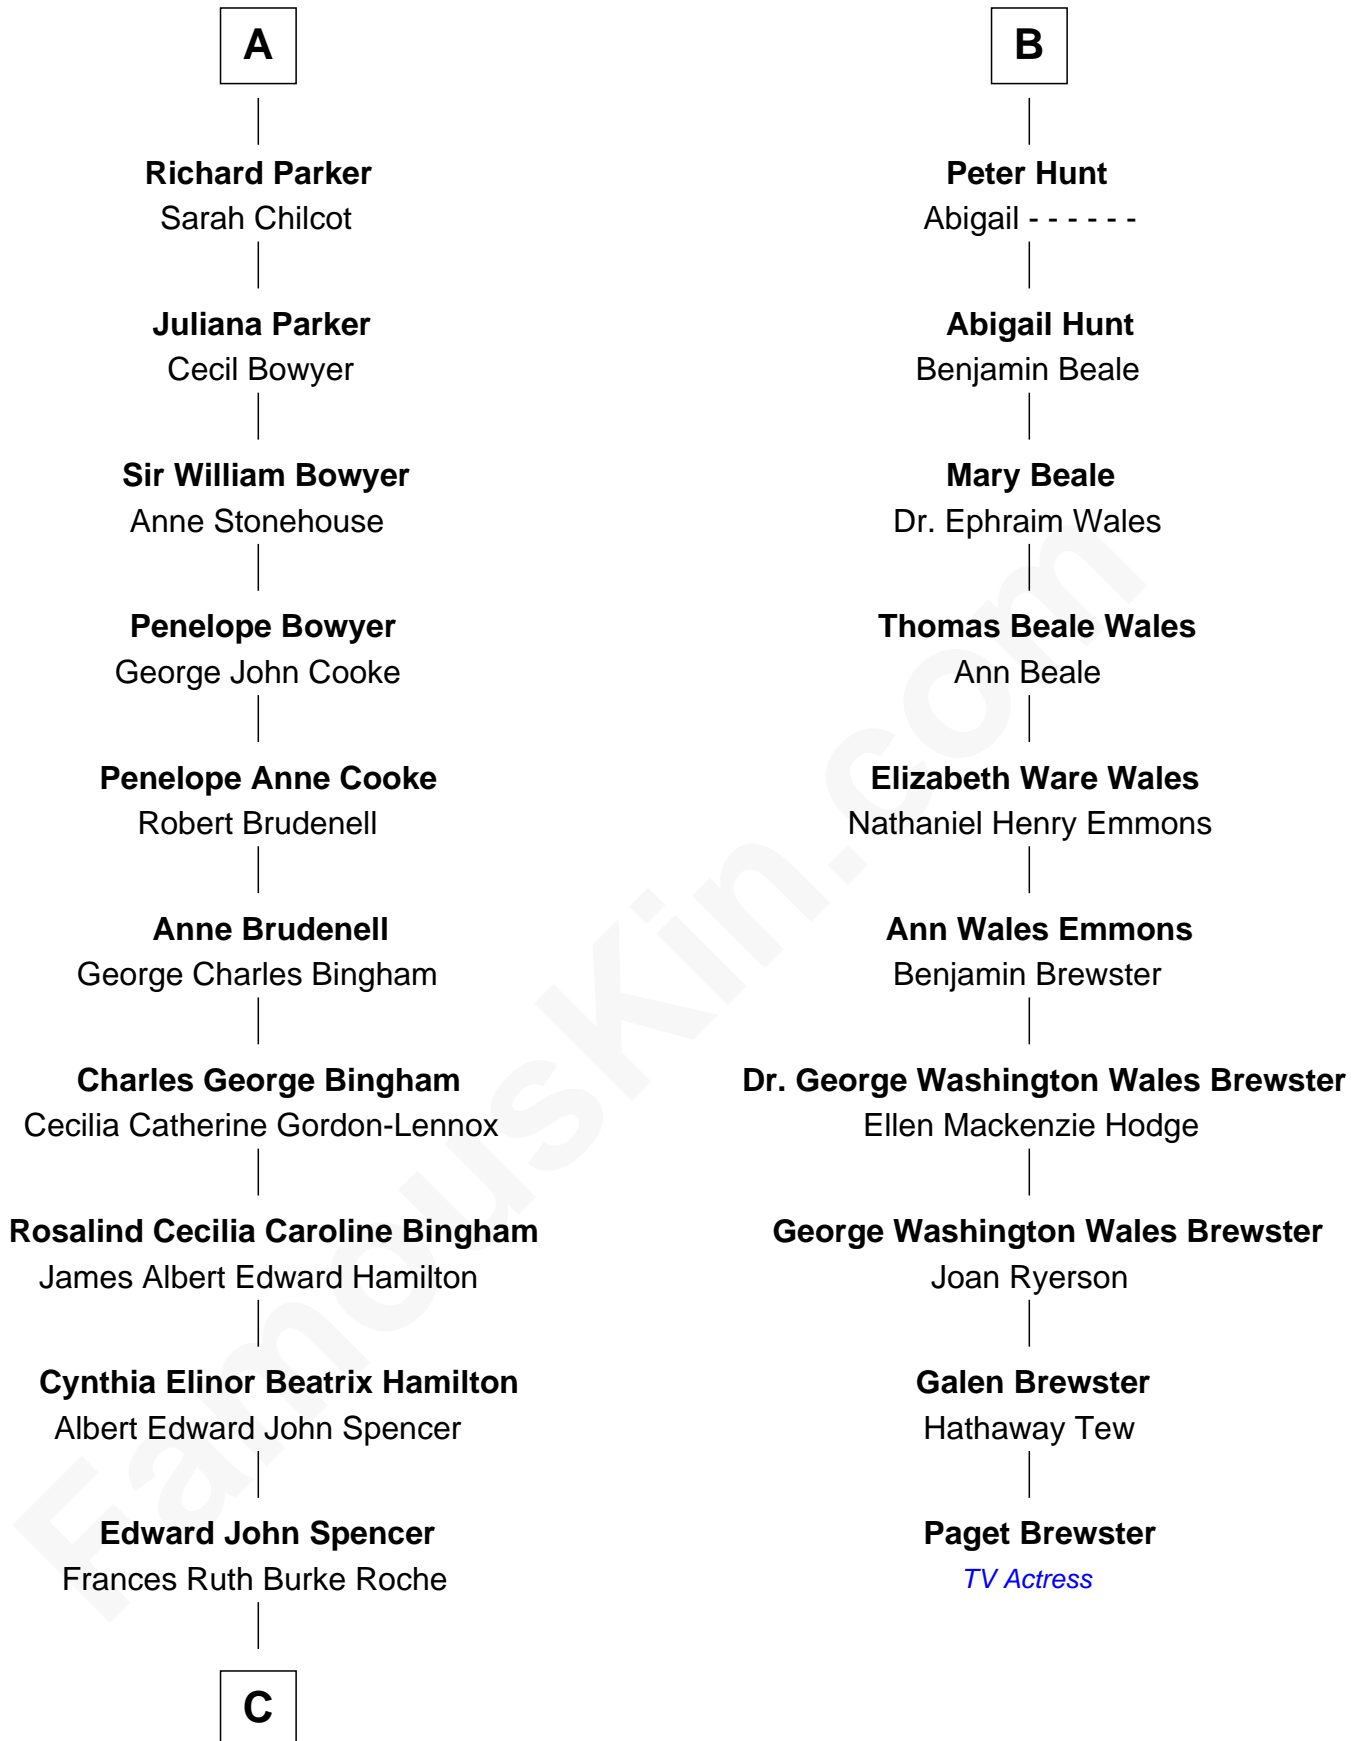

# FamousKin.com Relationship Chart of

**Prince William**

*Prince of Wales*

16th cousin 2 times removed of

**Paget Brewster**

*TV Actress*

**Sir William Brandon**

Elizabeth Wingfield

**C**

**Princess Diana Frances Spencer**  
Charles III, King of the United Kingdom

**Prince William**  
*Prince of Wales*

FamousKin.com