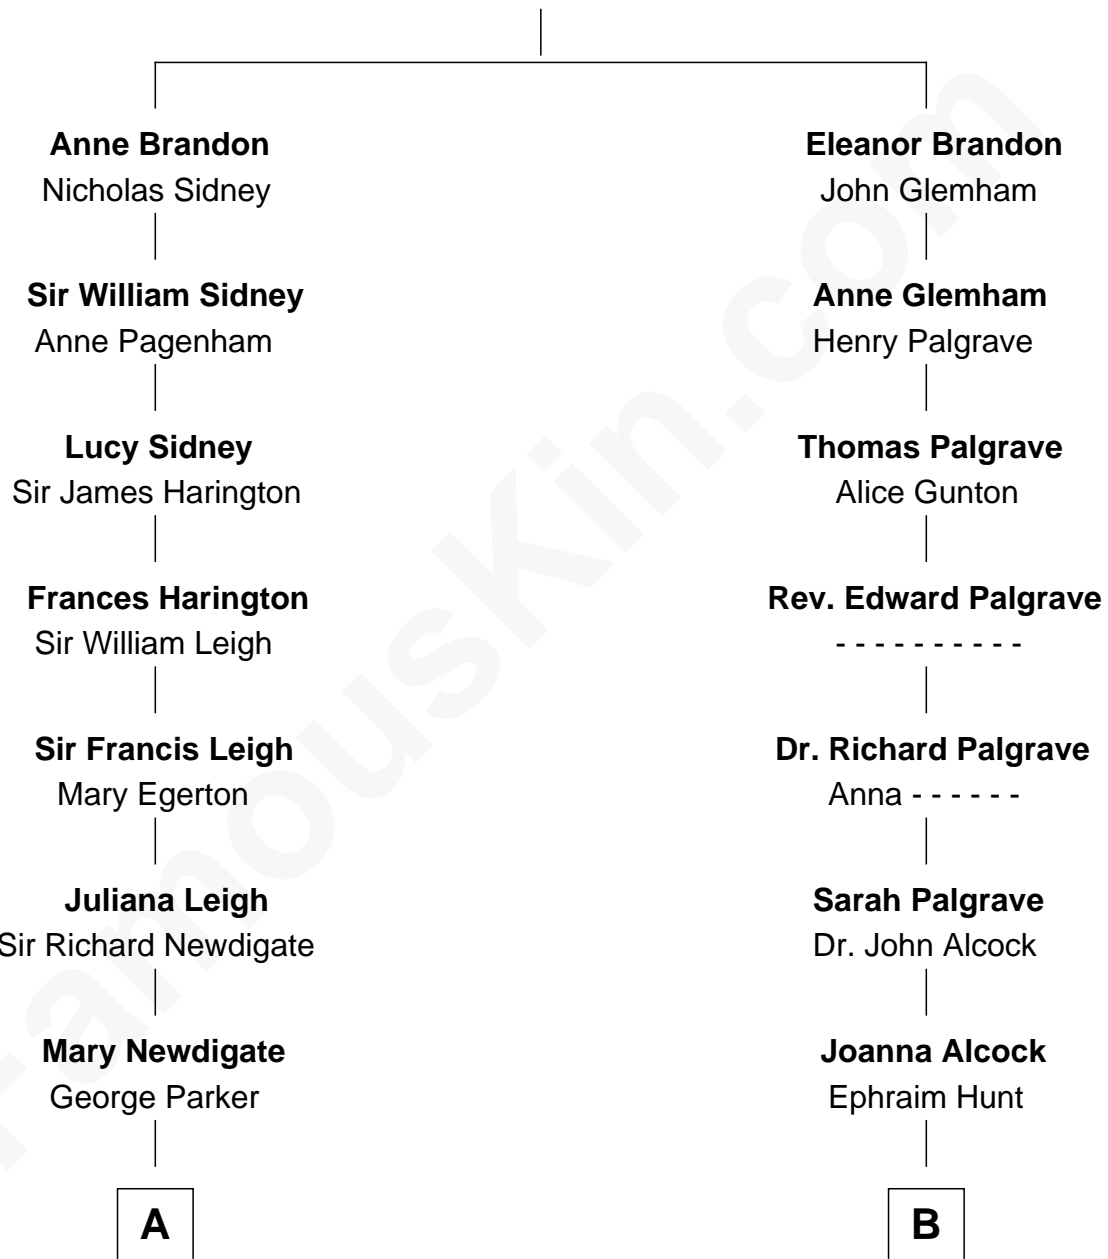

# FamousKin.com Relationship Chart of

**Prince William**

*Prince of Wales*

16th cousin 2 times removed of

**Paget Brewster**

*TV Actress*

**Sir William Brandon**

Elizabeth Wingfield

**C**

**Princess Diana Frances Spencer**  
Charles III, King of the United Kingdom

**Prince William**  
*Prince of Wales*

FamousKin.com