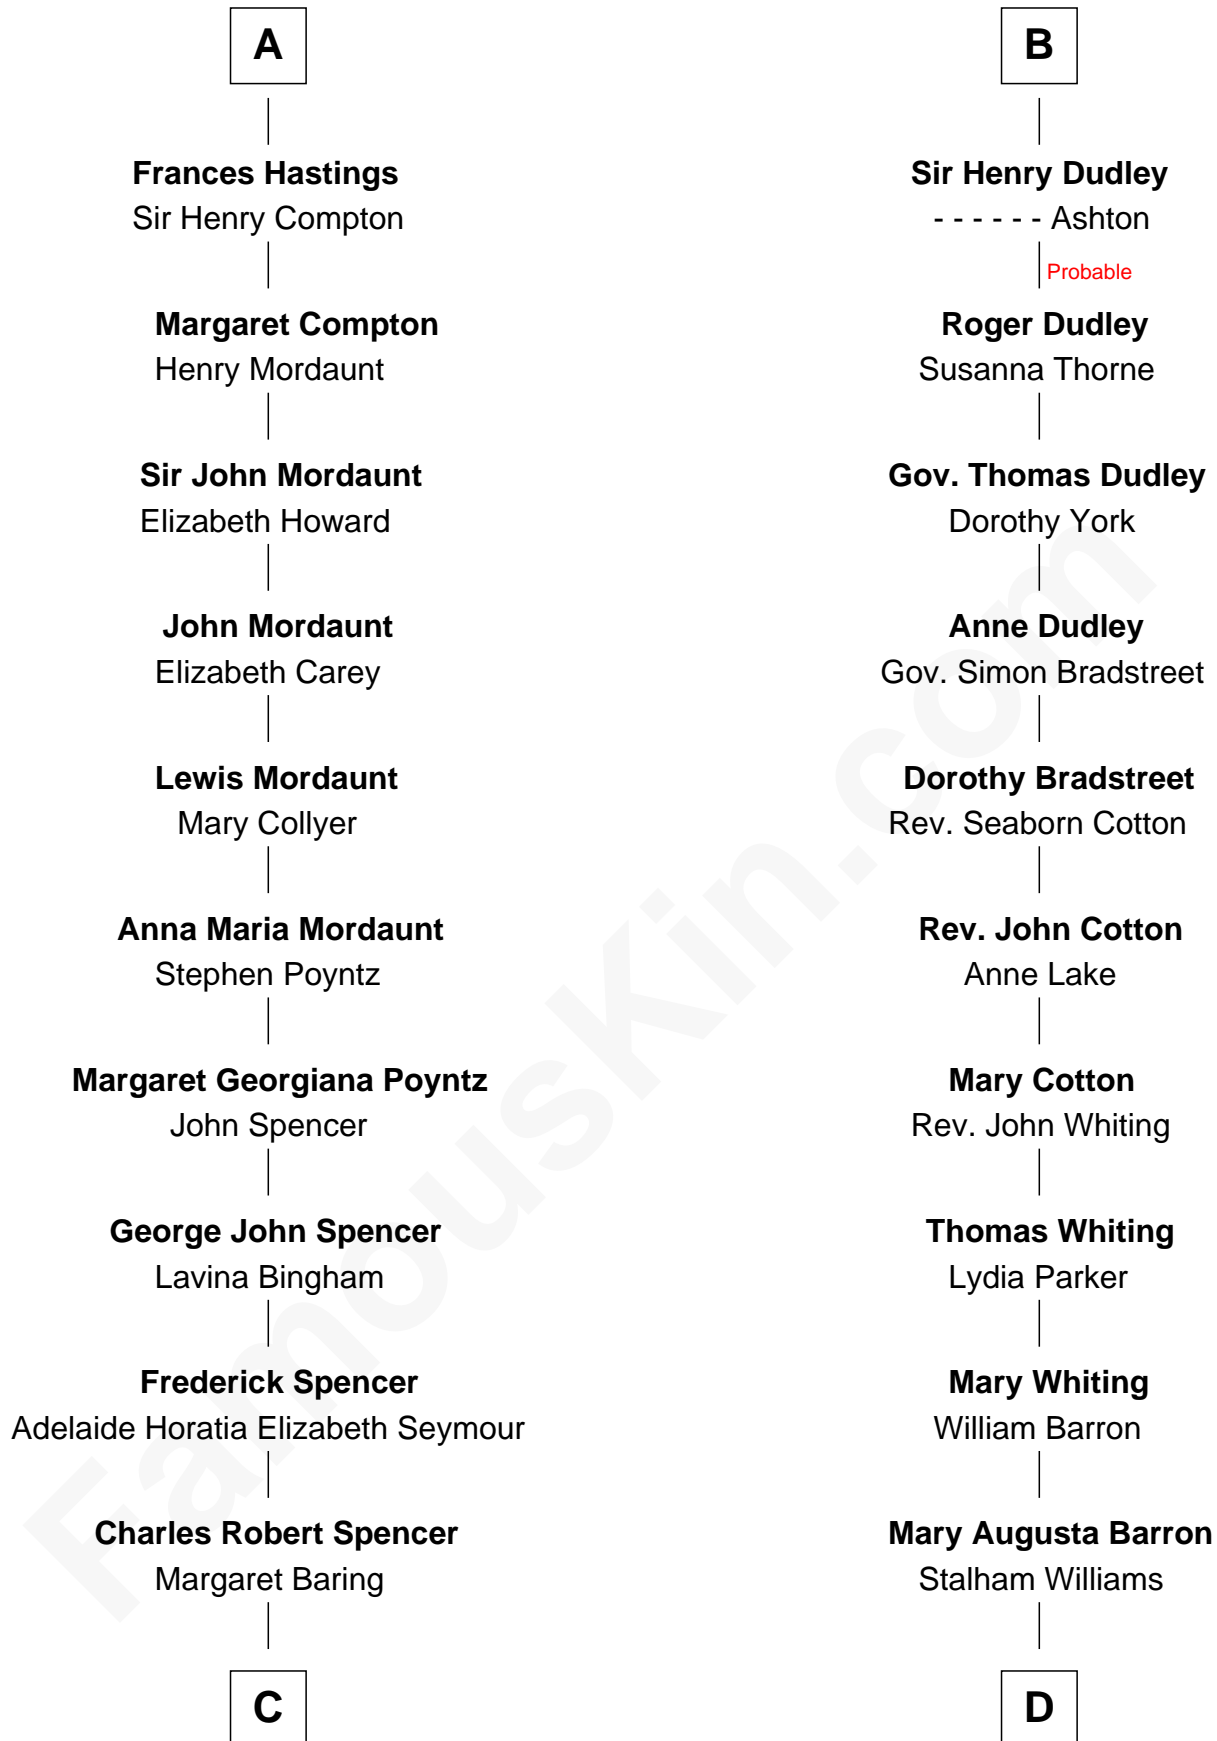

# FamousKin.com Relationship Chart of

**Prince William**

*Prince of Wales*

19th cousin 1 time removed of

**James Sherman**

*27th U.S. Vice-President*

**William III of Hainault**

Jeanne of Valois

**Philippa of Hainault**  
Edward III, King of England

**John of Gaunt**  
Katherine Roet

**Joan Beaufort**  
Sir Ralph Neville

**Sir Edward Neville**  
Elizabeth de Beauchamp

**Sir George Neville**  
Margaret Fenne

**Jane Neville**  
Sir Henry Pole

**Katherine Pole**  
Sir Francis Hastings

**A**

**Philippa of Hainault**  
Edward III, King of England

**John of Gaunt**  
Katherine Roet

**Joan Beaufort**  
Sir Ralph Neville

**Katherine Neville**  
Sir Thomas Strangeways

**Joan Strangeways**  
Sir William Willoughby

**Cecily Willoughby**  
Sir Edward Sutton

**Sir John Sutton**  
Cecily Grey

**B**

**C**

**Albert Edward John Spencer**  
Cynthia Elinor Beatrix Hamilton