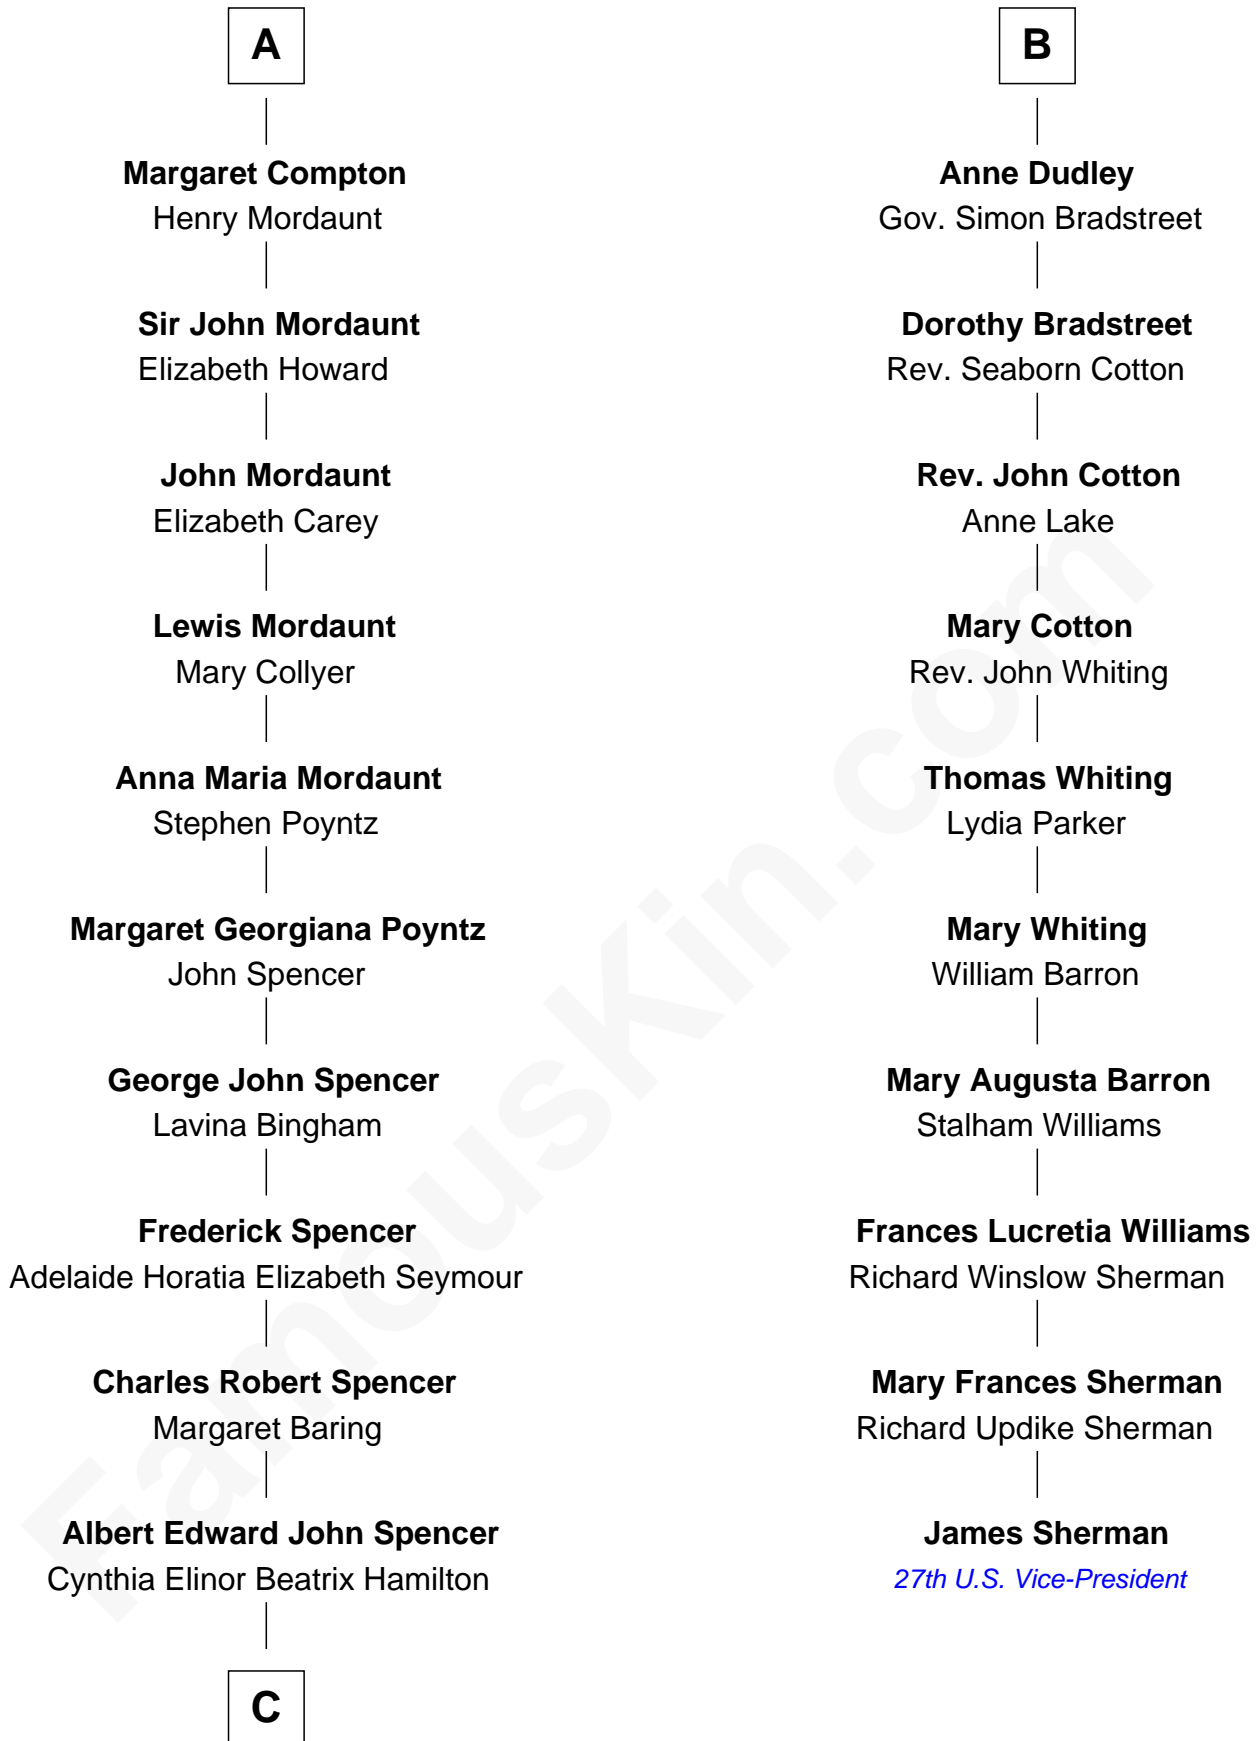

FamousKin.com
Relationship Chart of
Prince William
Prince of Wales

16th cousin 3 times removed of
James Sherman
27th U.S. Vice-President

C

—
Edward John Spencer
Frances Ruth Burke Roche

—
Princess Diana Frances Spencer
Charles III, King of the United Kingdom