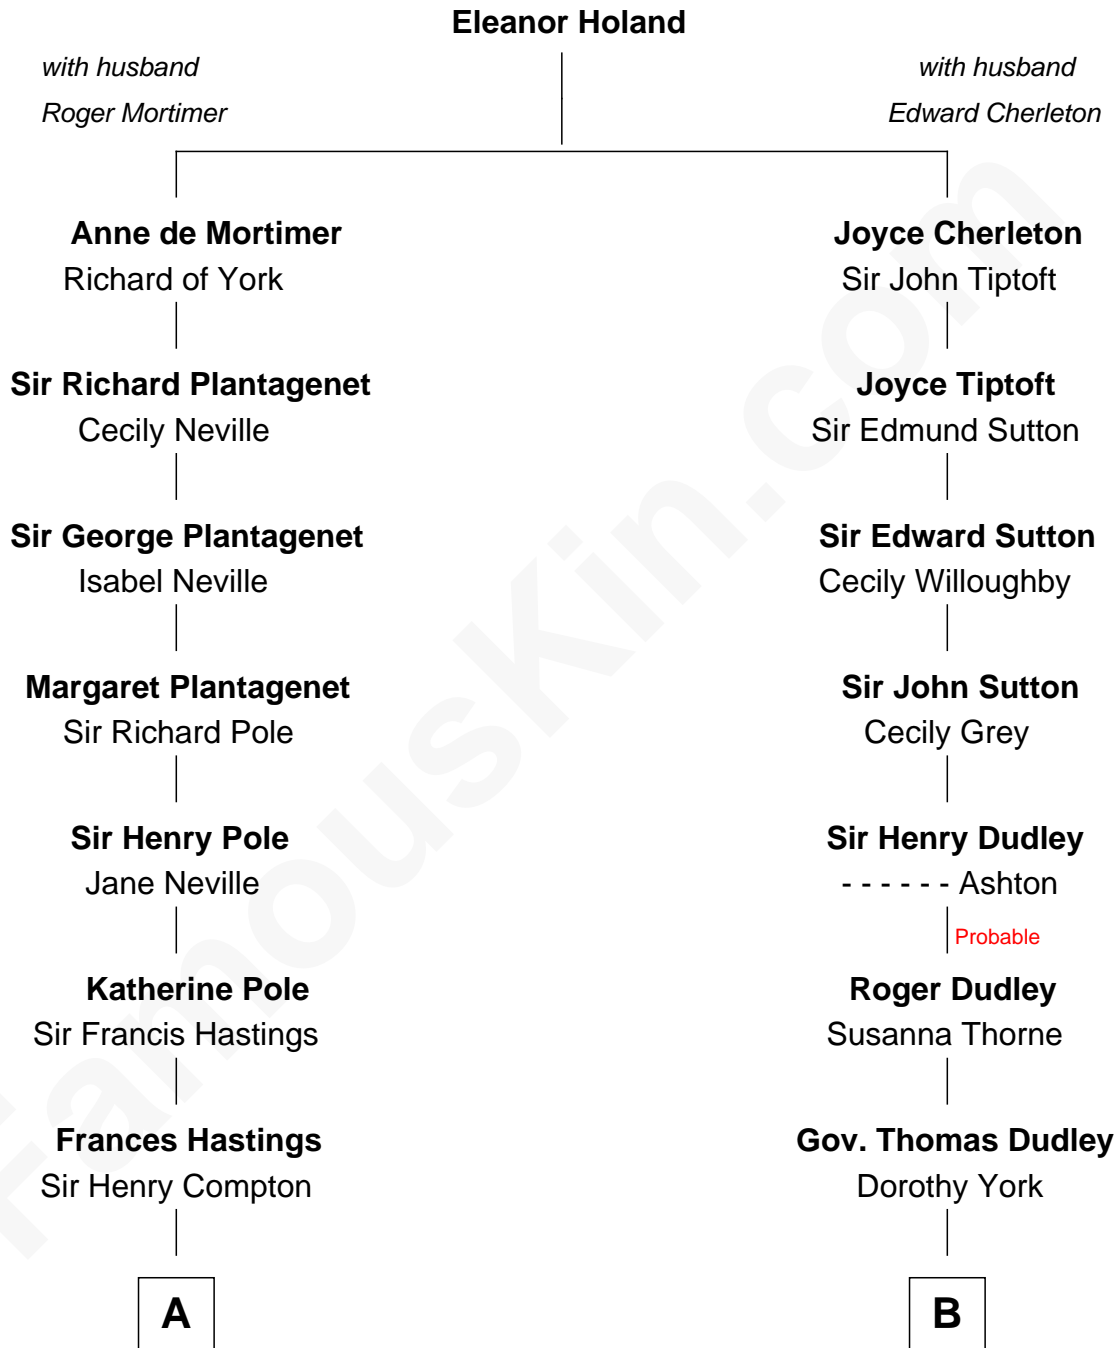

FamousKin.com
Relationship Chart of
Prince William
Prince of Wales

16th cousin 3 times removed of
James Sherman
27th U.S. Vice-President

C

—
Edward John Spencer
Frances Ruth Burke Roche

—
Princess Diana Frances Spencer
Charles III, King of the United Kingdom

—
Prince William
Prince of Wales

FamousKin.com